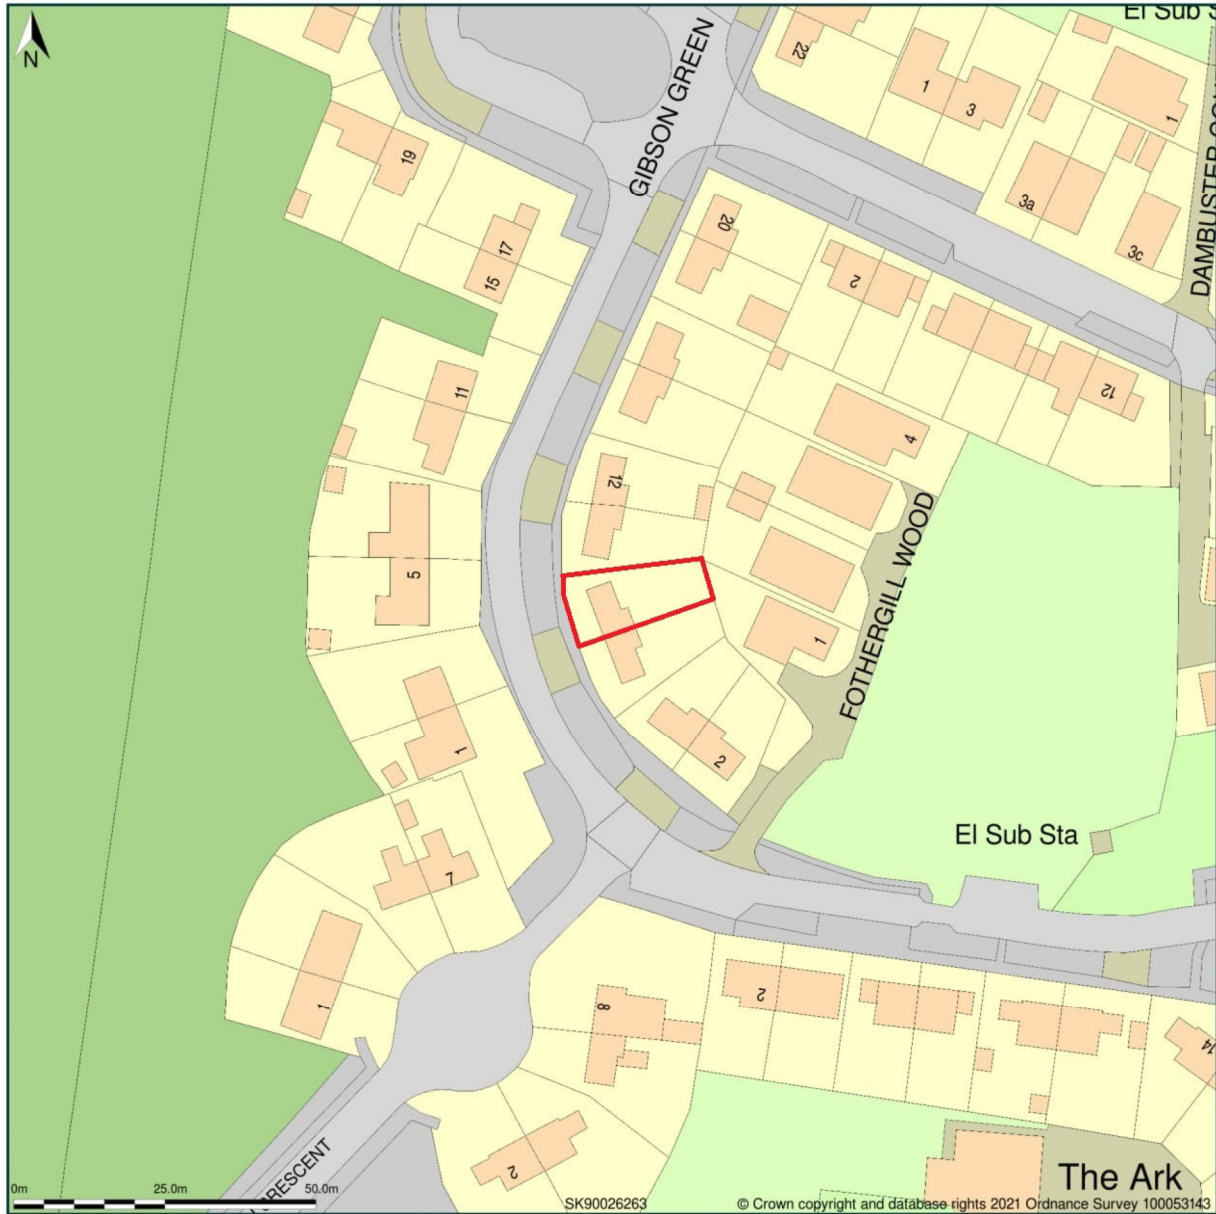

8. Gibson Green, Witham St Hughs, Lincoln, Lincolnshire, LN6 9GB

Site Plan shows area bounded by: 489926.17, 362535.16 490126.17, 362735.16 (at a scale of 1:1250), OSGridRef: SK90026263. The representation of a road, track or path is no evidence of a right of way. The representation of features as lines is no evidence of a property boundary.

Produced on 17th Mar 2021 from the Ordnance Survey National Geographic Database and incorporating surveyed revision available at this date. Reproduction in whole or part is prohibited without the prior permission of Ordnance Survey. © Crown copyright 2021. Supplied by www.buyaplan.co.uk a licensed Ordnance Survey partner (100053143). Unique plan reference: #00611935-BEC36B