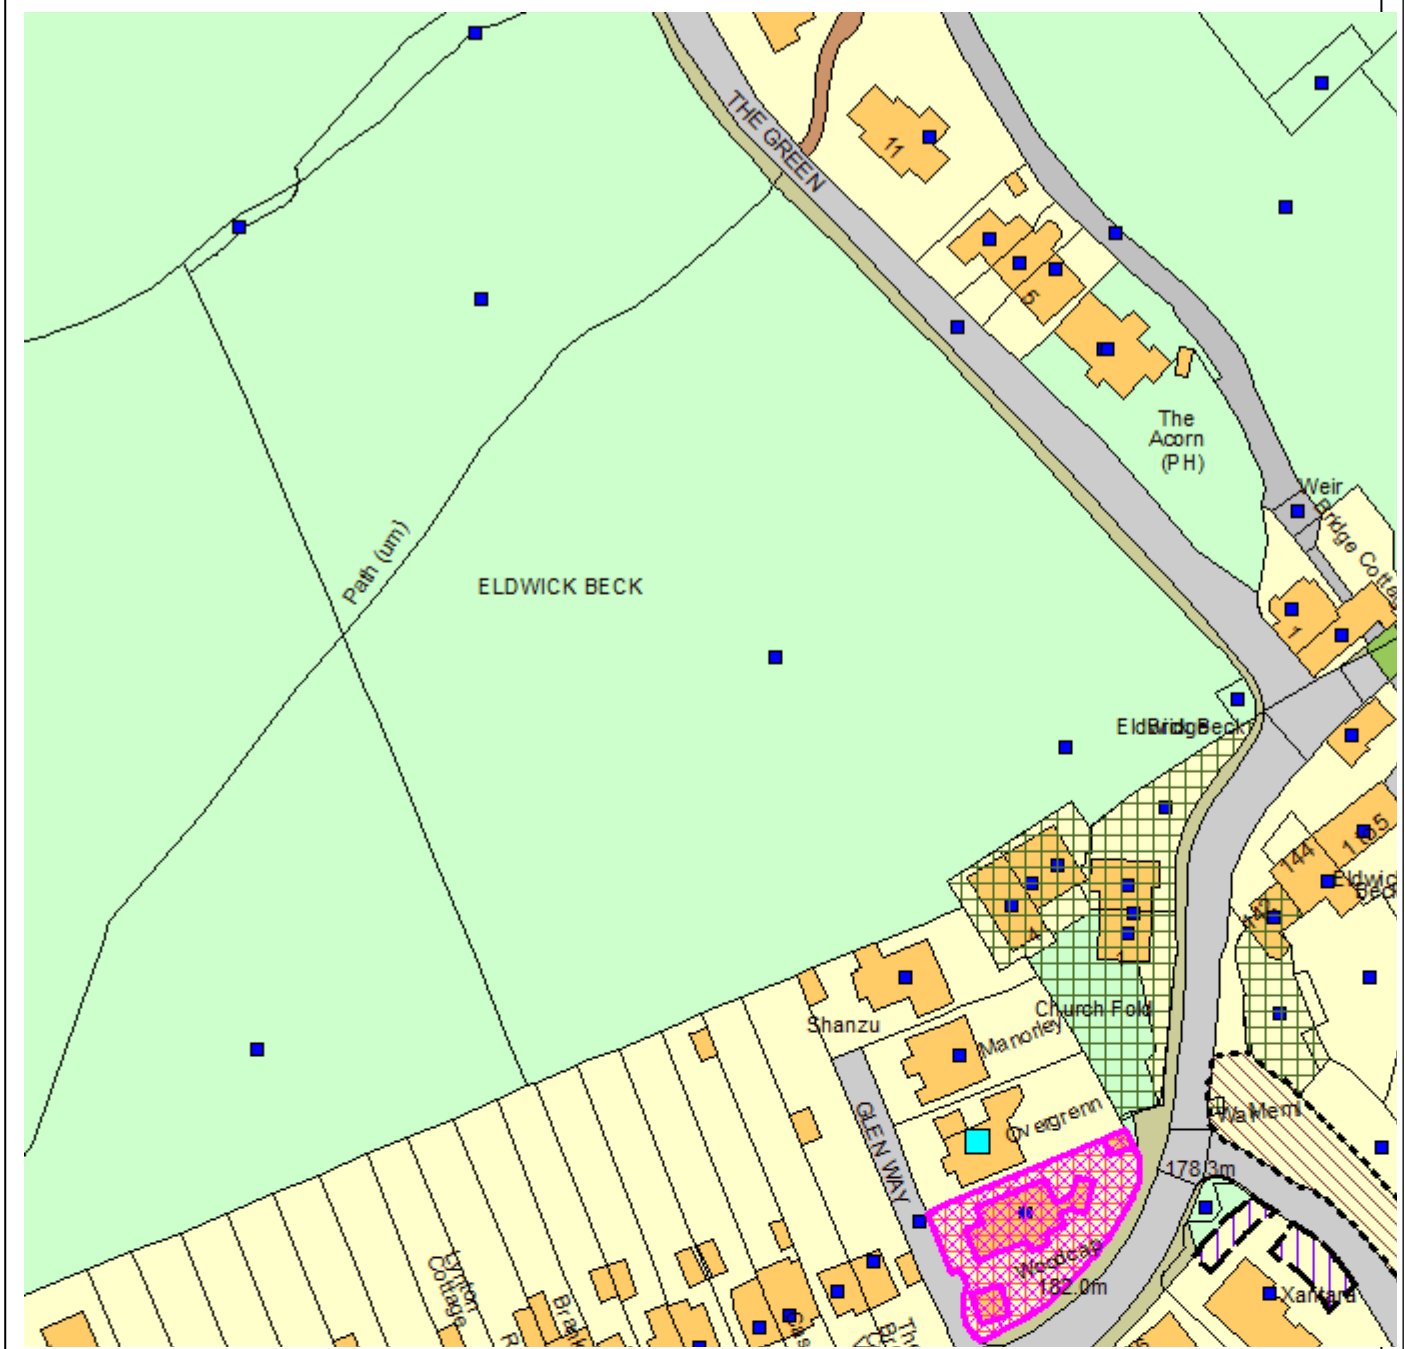

Site Notice Map

Reference: 21/03578/HOU

© Crown copyright 2000. All rights reserved (SLA 100019304)

LOCATION:

Woodcap
Glen Way
Eldwick
Bingley
West Yorkshire
BD16 3HF