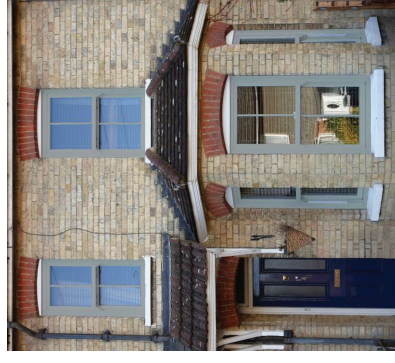

Choose your finish

If you like the look of traditional painted windows but want the benefits of PVCu and double or triple glazing then you'll love REHAU's fantastic range of foil laminate range.

With our laminate PVCu the colour and finish options are vast complementing both the exterior and interior of your home - you can choose one colour and finish for the outside and a totally different one for the inside. Over 20* laminate options include an attractive range of woodgrain effect finishes all contained in our easy to use swatch and split in to four simple collections to help you choose the look which matches your home.

All laminate finishes carry extensive guarantees and are well proven for high performance and longevity in all types of weather conditions and all areas, without colour deterioration or fade.

The Collections

Contemporary Collection

The Contemporary Collection includes a selection of blacks and greys which mimic the minimalistic look of aluminium windows.

Timeless Collection

A great choice for period looking properties, The Timeless Collection includes Clotted Cream, Chartwell Green and Windsor.

Traditional Collection

Offering options for those looking a more traditional timber finish including Golden Oak, Marogany and Rosewood.

Statement Collection

Some of the bolder colours within the REHAU range, blues colours include reds, blues and greens for a more daring look.

*Some colour options may have extended lead times.