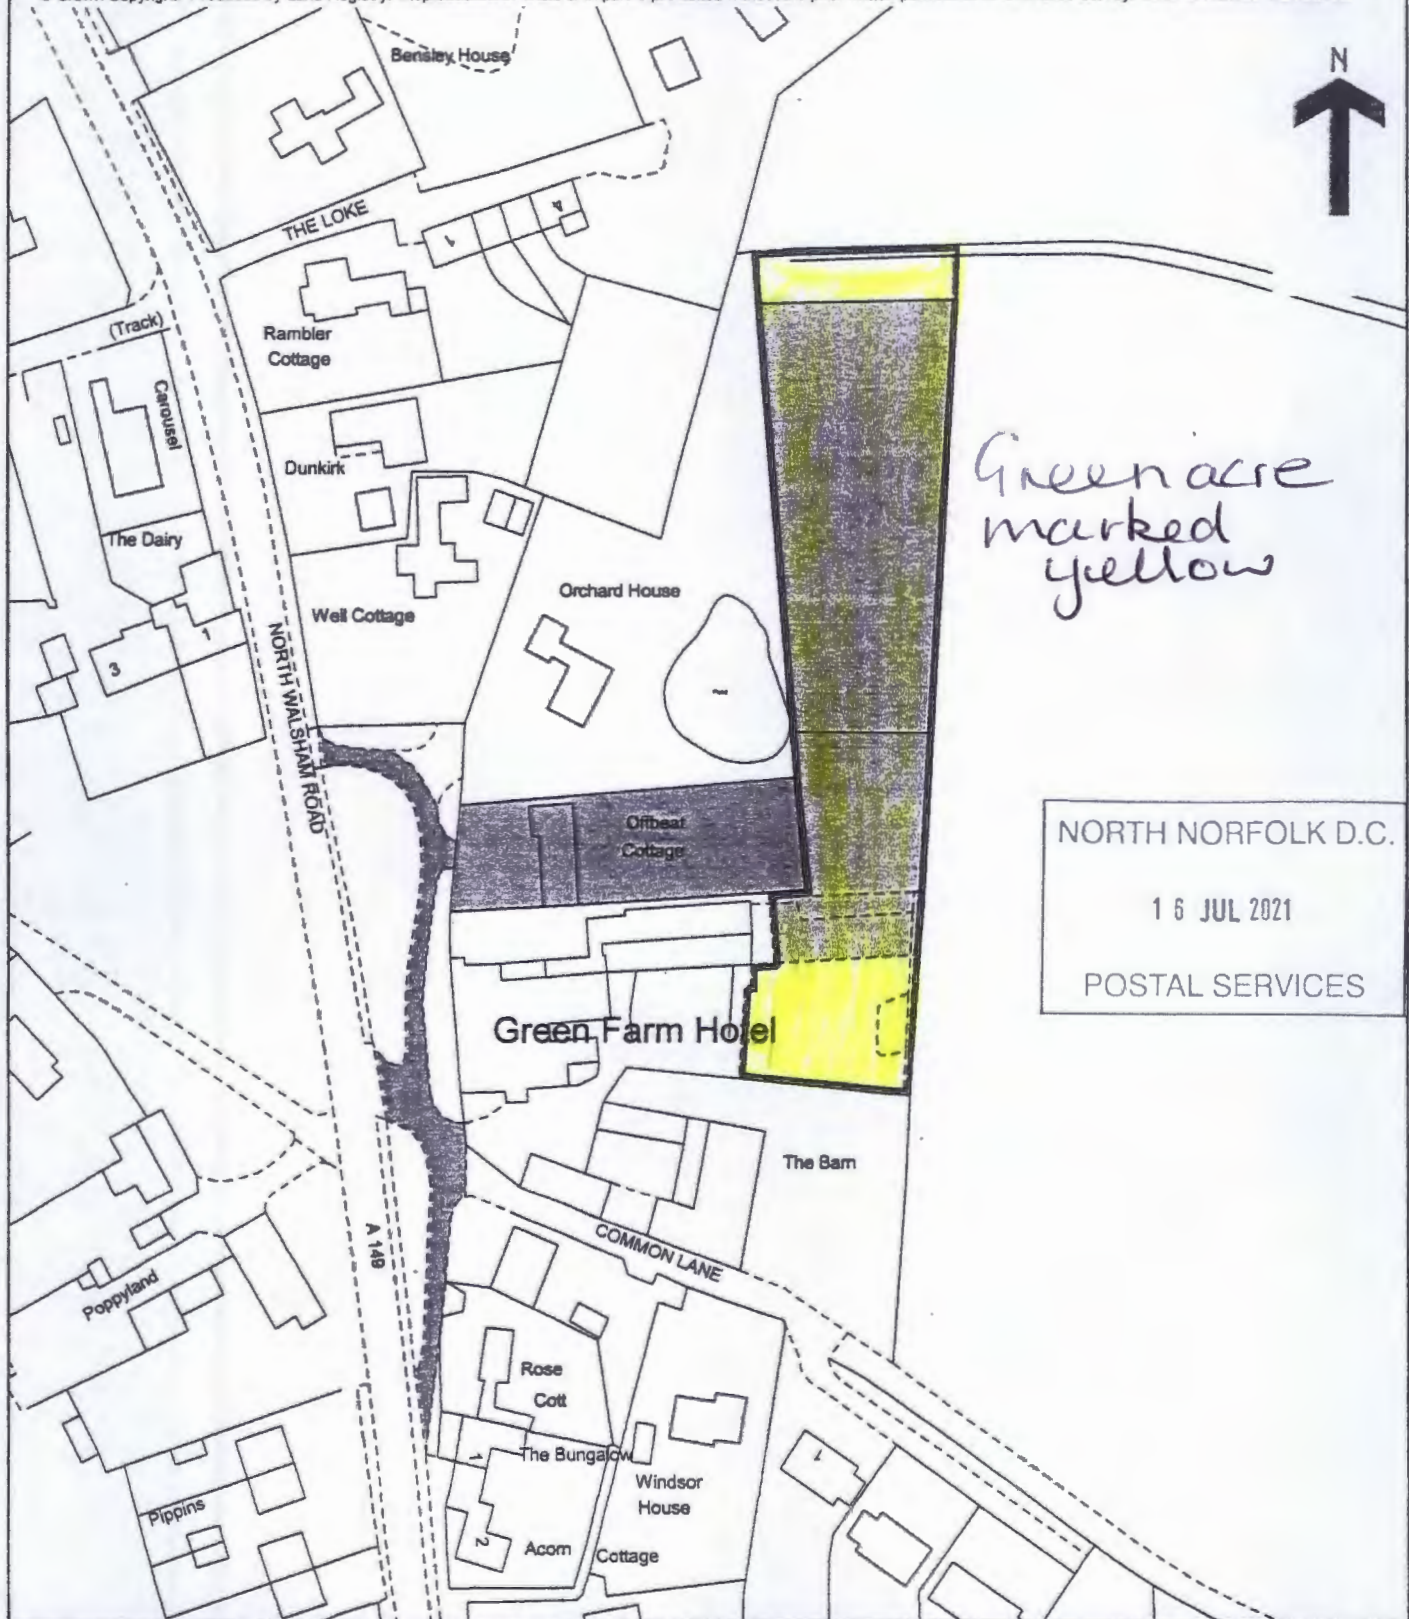

Land Registry  
Official copy of  
title plan

Title number NK402612  
Ordnance Survey map reference TG2436SW  
Scale 1:1250 enlarged from 1:2500  
Administrative area Norfolk: North Norfolk

© Crown Copyright. Produced by Land Registry. Reproduction in whole or in part is prohibited without the prior written permission of Ordnance Survey. Licence Number 100026316.

This official copy issued on 7 December 2010 shows the state of this title plan on 7 December 2010 at 15:09:23. It is admissible in evidence to the same extent as the original (s.67 Land Registration Act 2002).

This title plan shows the general position, not the exact line, of the boundaries. It may be subject to distortions in scale. Measurements scaled from this plan may not match measurements between the same points on the ground. See Land Registry Public Guide 19 - Title Plans and Boundaries.