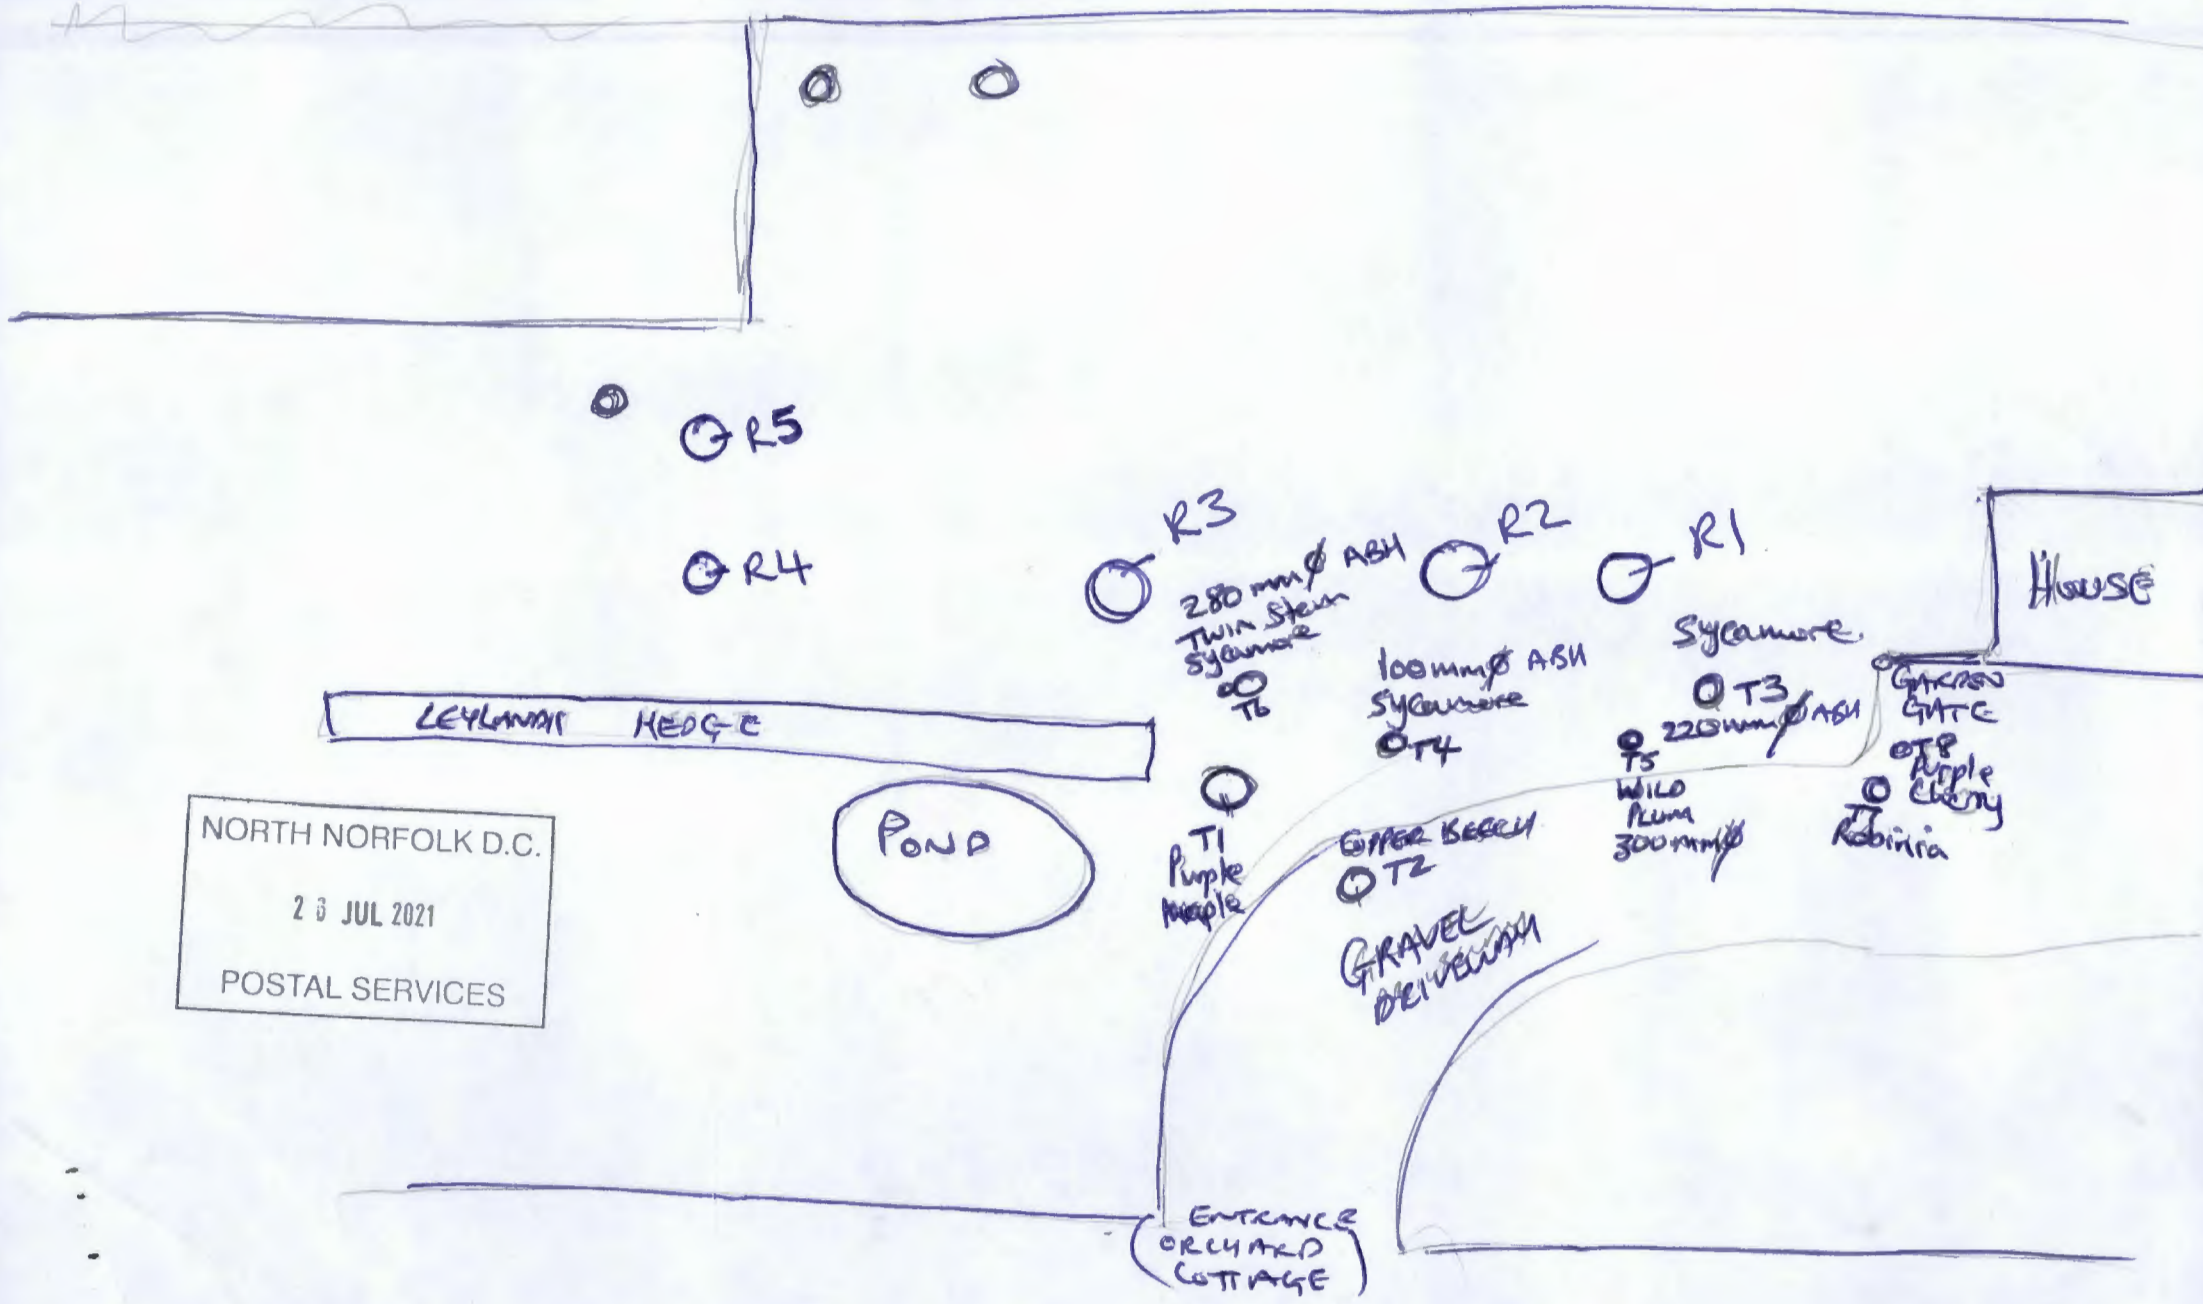

# FARM LAND

HOUSE

LEYLAND HEDGE

POND

NORTH NORFOLK D.C.  
 25 JUL 2021  
 POSTAL SERVICES

ENTRANCE  
 ORCHARD  
 COTTAGE

GRAVEL  
 DELIVERY

GRASS  
 GATE

T7 Apple  
 T8 Cherry  
 Robinia

Sycamore

T3  
 220mm Ash

T5  
 WILD  
 PLUM  
 300mm

100mm Ash  
 Sycamore  
 T4

280mm Ash  
 Twin Stem  
 Sycamore  
 T6

T1  
 Purple  
 Maple

SILVER BIRCH  
 T2

R5

R4

R3

R2

R1