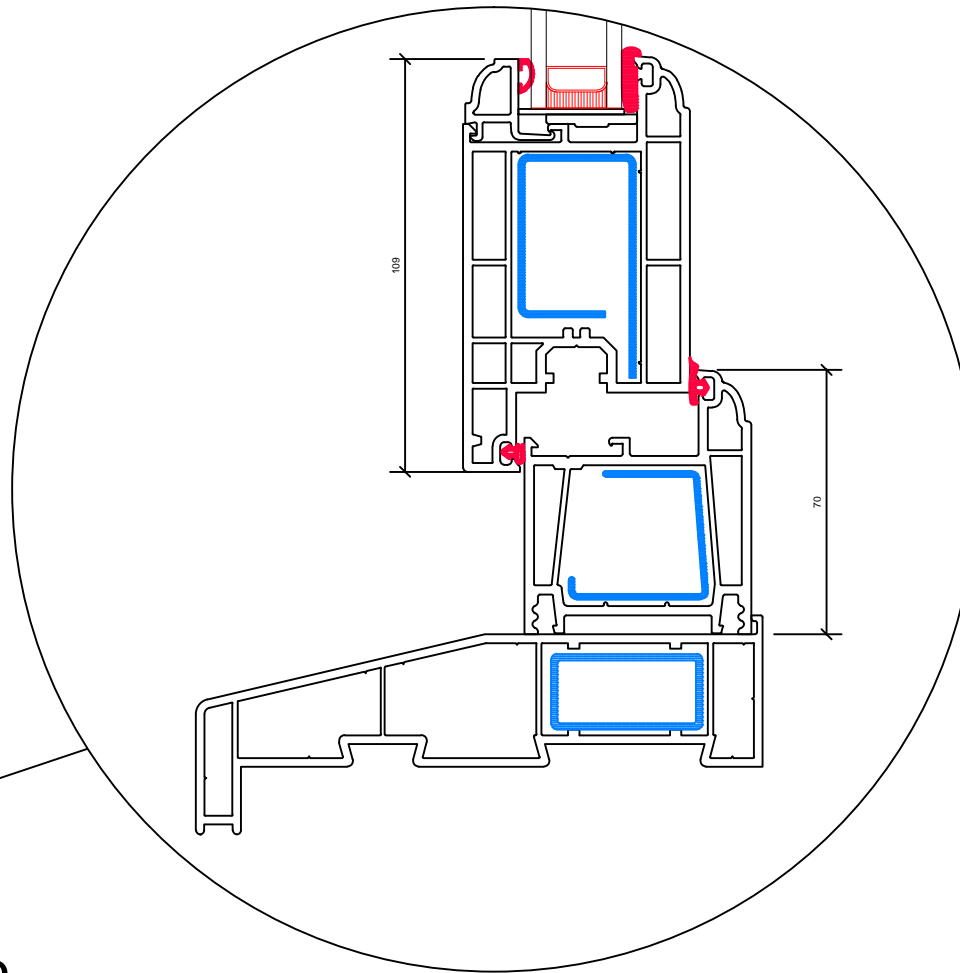

Door Elevation  
Scale 1:10

Door Section  
Scale 1:10

Detail B  
Scale 1:2

Detail C  
Scale 1:2

**CR SMITH**  
home sweeter home

THIS DRAWING IS FOR ILLUSTRATION PURPOSES ONLY  
THEREFORE NOTHING CONTAINED HEREIN SHALL  
CONSTITUTE OR FORM ANY PART OF ANY CONTRACT.  
This drawing remains the property of CR Smith Glaziers  
(Dunfermline) Ltd ©

CLIENT: Mr D Andrews

LOCATION: 12 Warren Park Mews  
Largs  
KA30 8TE

CONTRACT: 01475673664

CONTRACT NUMBER: 96910601

Project Title  
Proposed Cut Down To Install  
New Single Door

Date Drawn: 23 June 2021 Drawn By: CK

ISSUE	AMENDMENT	DATE

Scale: ### @ A3  
Date of Plot: 23 June 2021

CHECKED	VERIFIED
---------	----------

Drawing No.  
**002**