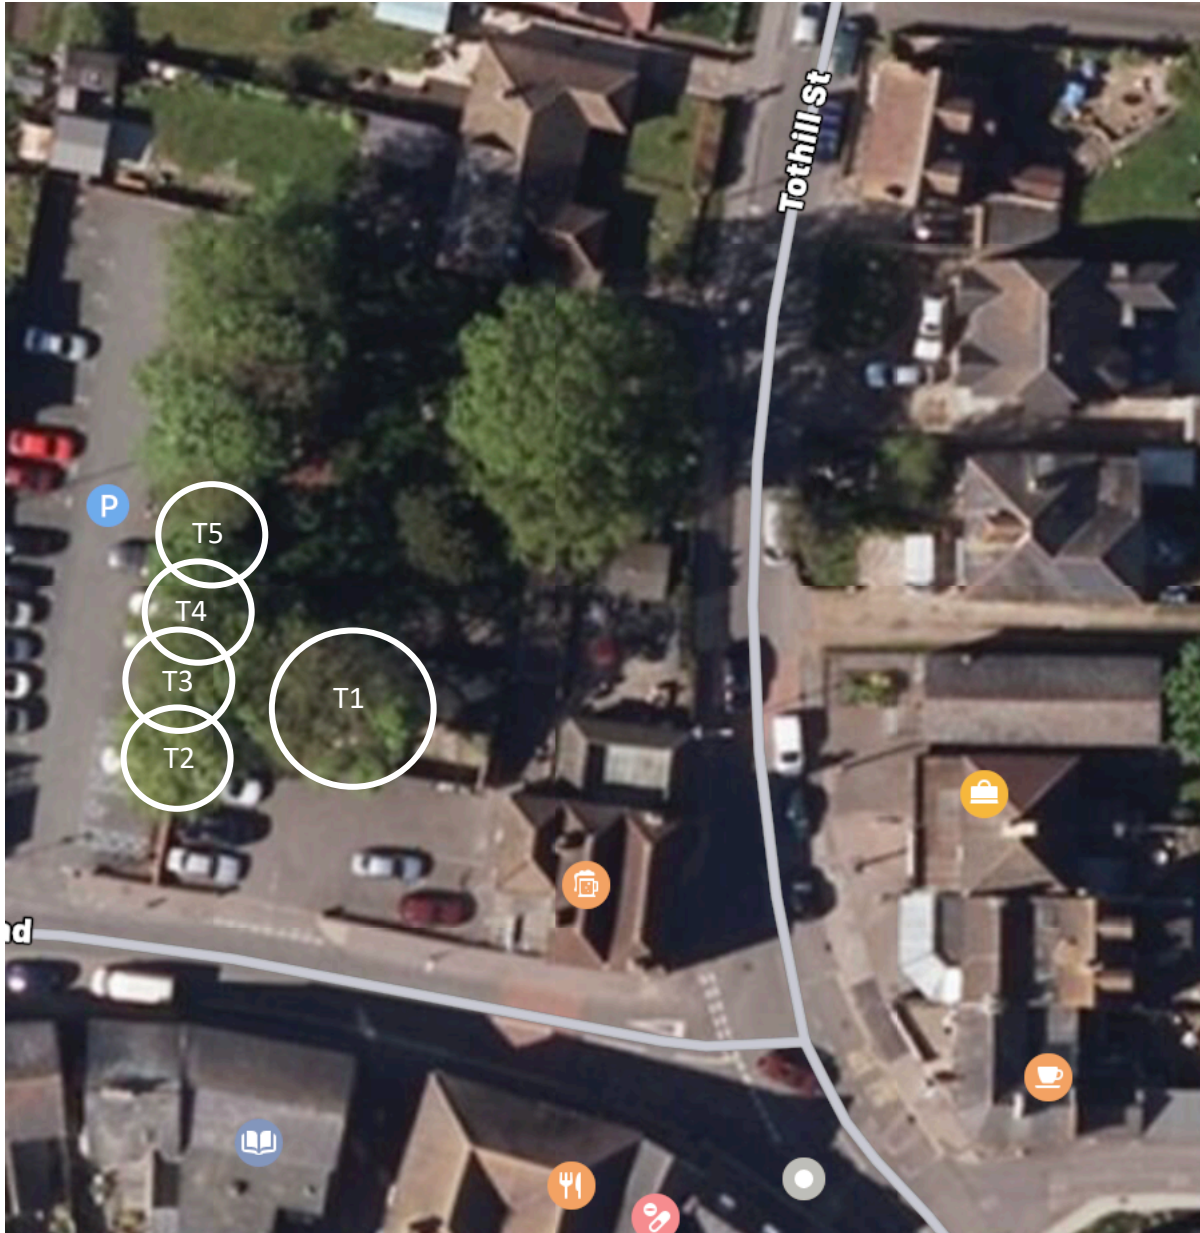

Birch Tree Care

Tree Care Specialists

Birch Tree Care
29 Watchester Lane
Minster, Ramsgate
Kent, CT12 4DA

Site plan for The New Inn, 2 Tothill Street, Minster, CT12 4AG

Telephone: 01843 825277
Email: birchtreecare@yahoo.com