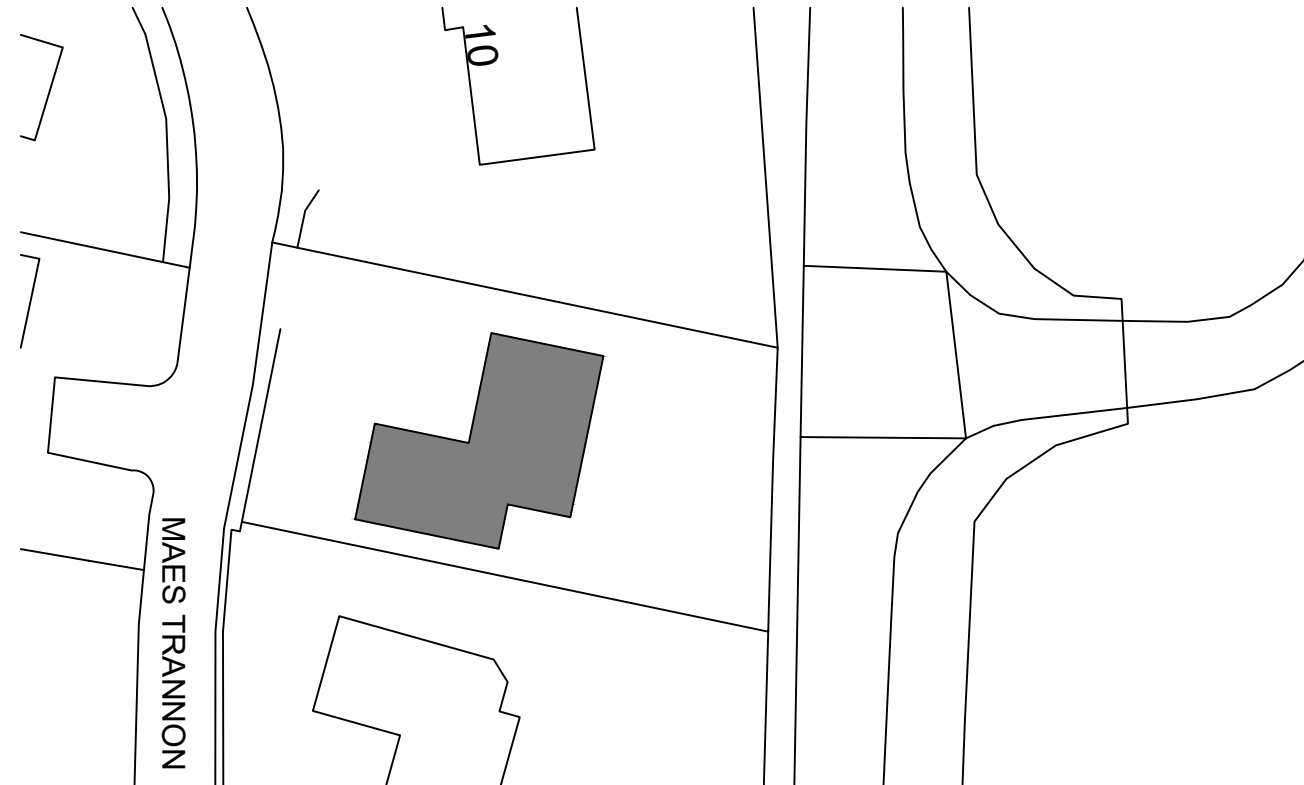

**Any surveyed information incorporated within this drawing cannot be guaranteed as accurate unless confirmed by a fixed dimension. All dimensions are in millimetres unless noted otherwise.**

<b>Project</b> Extension and Internal Alterations, Maes Trannon, Trefeglwys, Caersws, SY17 5PS			
<b>Drawing Status</b> Stage 3a		<b>Drawing Title</b> Existing Block Plan	
<b>Scale</b> 1:500@A3	<b>Date</b> 21.08.20	<b>Drawing No</b> V059.3a.3.002	<b>Rev</b>
<b>Drawn by</b> TM	<b>Checked</b> RL		