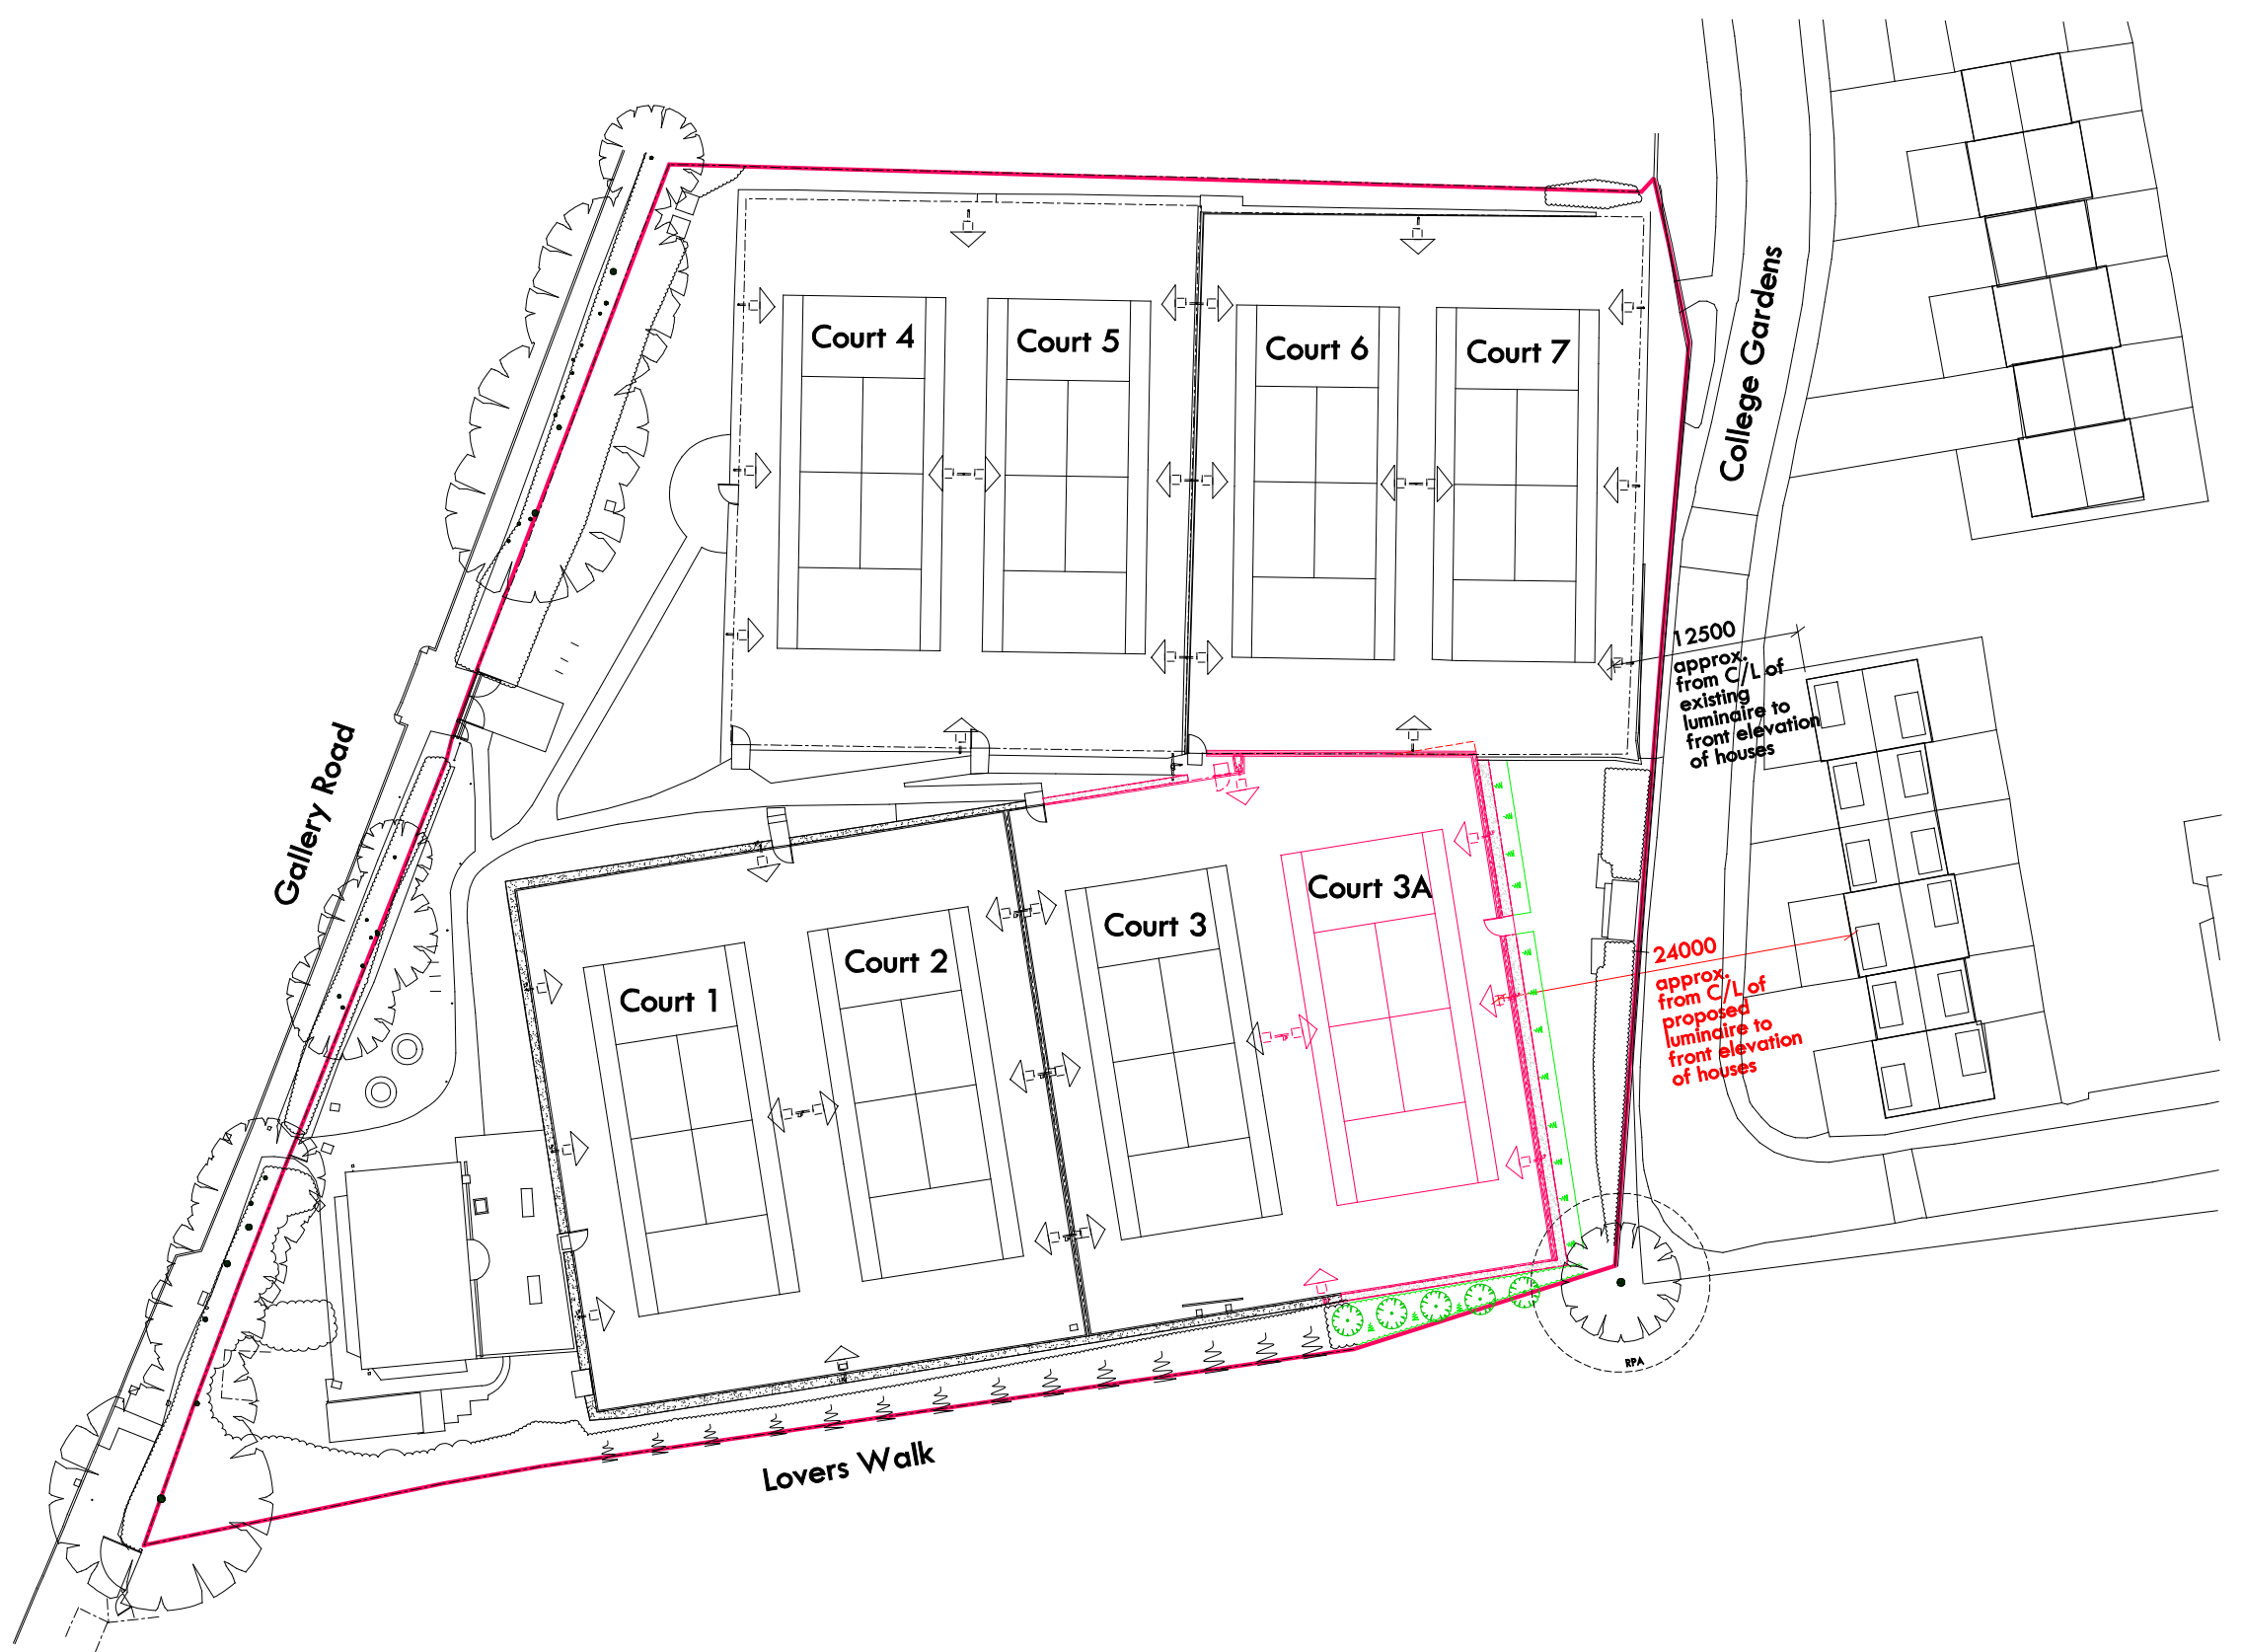

EXISTING ———
 PROPOSED ———

| | | |
|-----|----------|----------------------|
| P2 | 22.07.21 | FOR PLANNING |
| P1 | 29.03.21 | FOR PRE-APP PLANNING |
| Rev | Date | Issue |

Bernard Stilwell Architects

10 Christina St
 EC2A 4PA
 London
 020 7729 3500
 www.bernardstilwell.com

Project
 OLD COLLEGE LAWN TENNIS CLUB

Drawing title
 SITE PLAN: NEW TENNIS COURT

| Date | Sh | Scale | Dr |
|----------|-----|-------|-----|
| 14.09.20 | A3 | 1:500 | KP |
| Pr No | Grp | Dr | Rev |
| 622 | P | 01 | P2 |