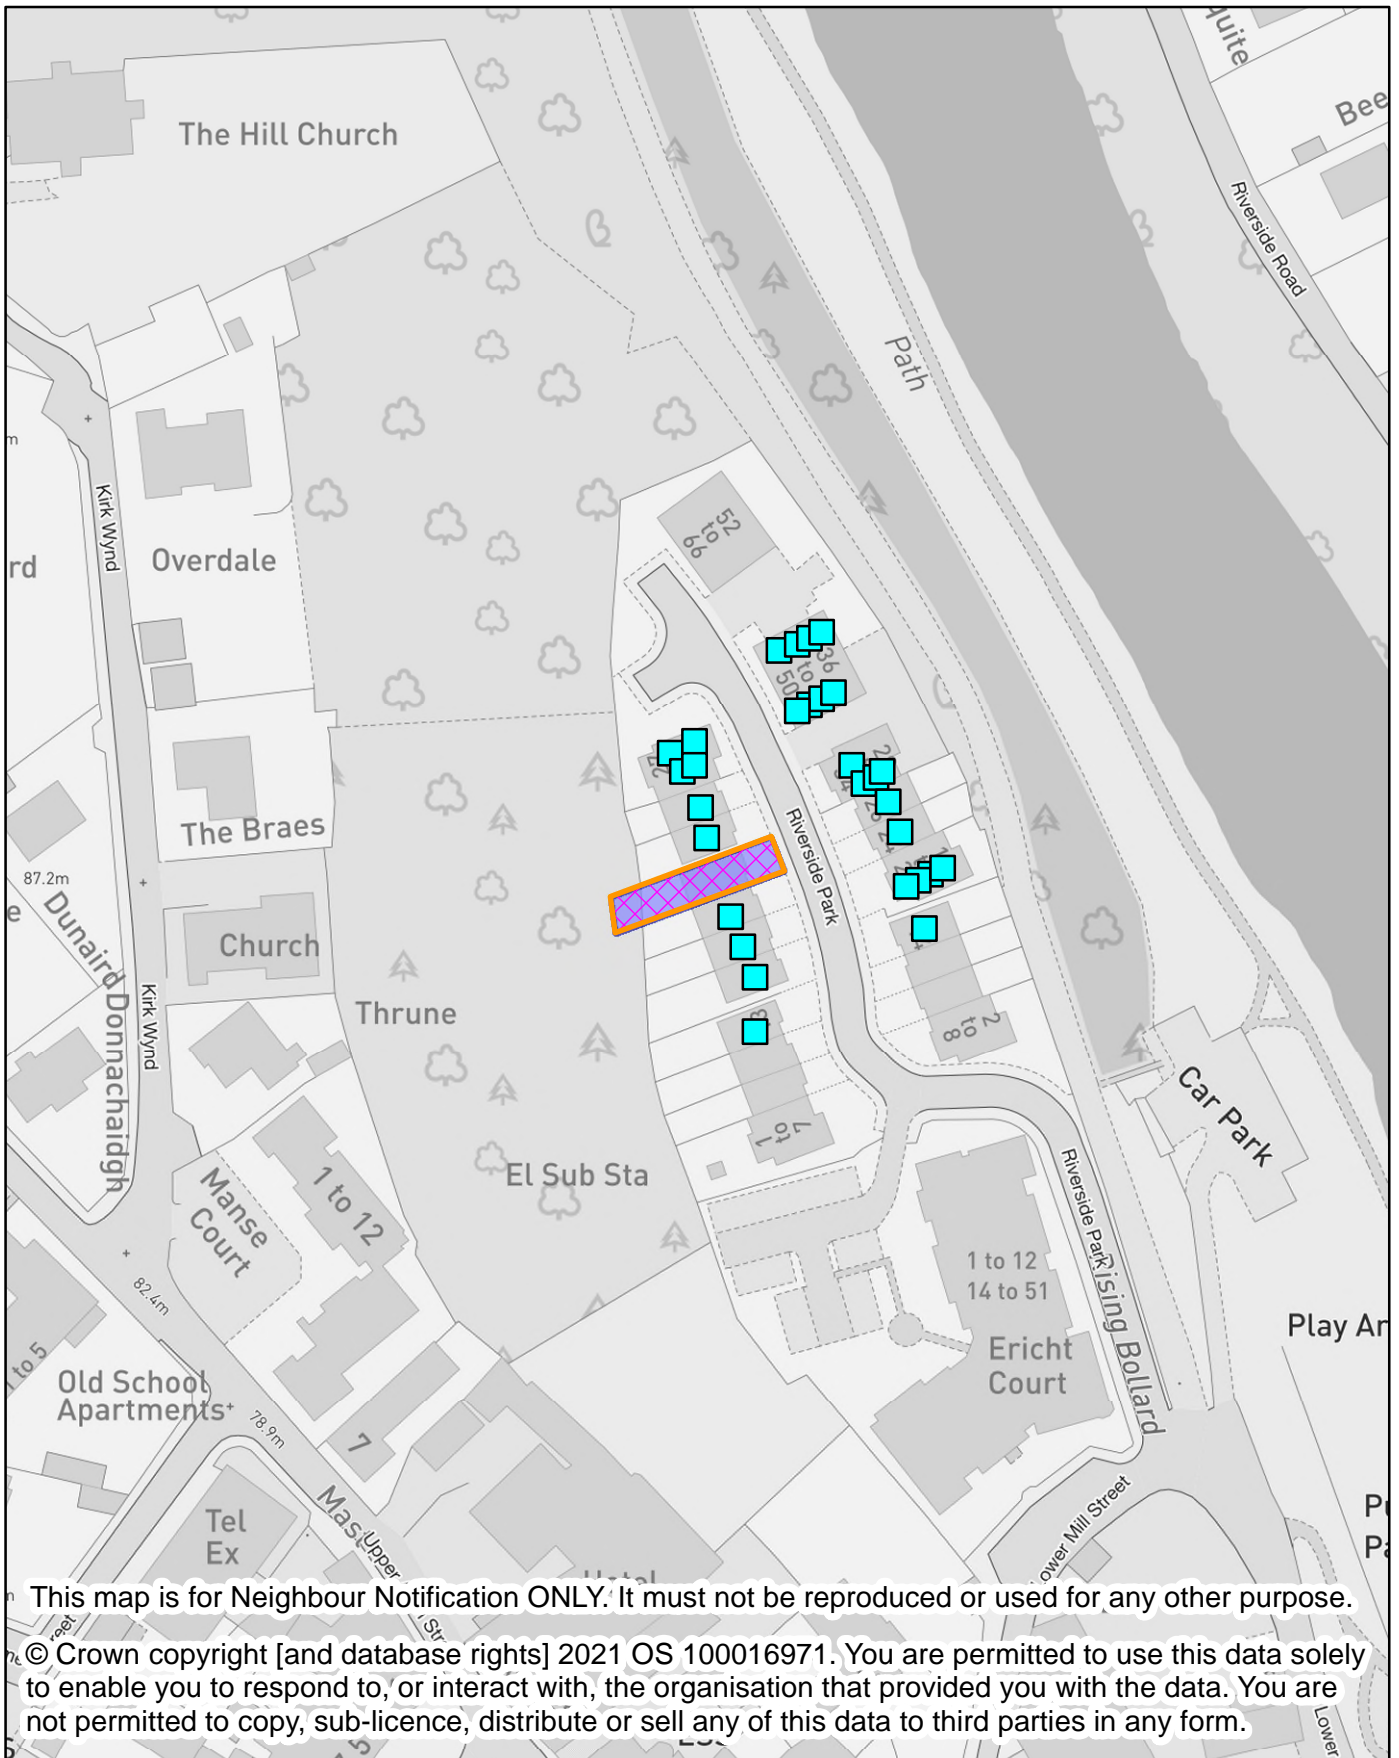

Perth & Kinross Council

NEIGHBOUR NOTIFICATION

Location Plan showing planning application site

This map is for Neighbour Notification ONLY. It must not be reproduced or used for any other purpose.

© Crown copyright [and database rights] 2021 OS 100016971. You are permitted to use this data solely to enable you to respond to, or interact with, the organisation that provided you with the data. You are not permitted to copy, sub-licence, distribute or sell any of this data to third parties in any form.