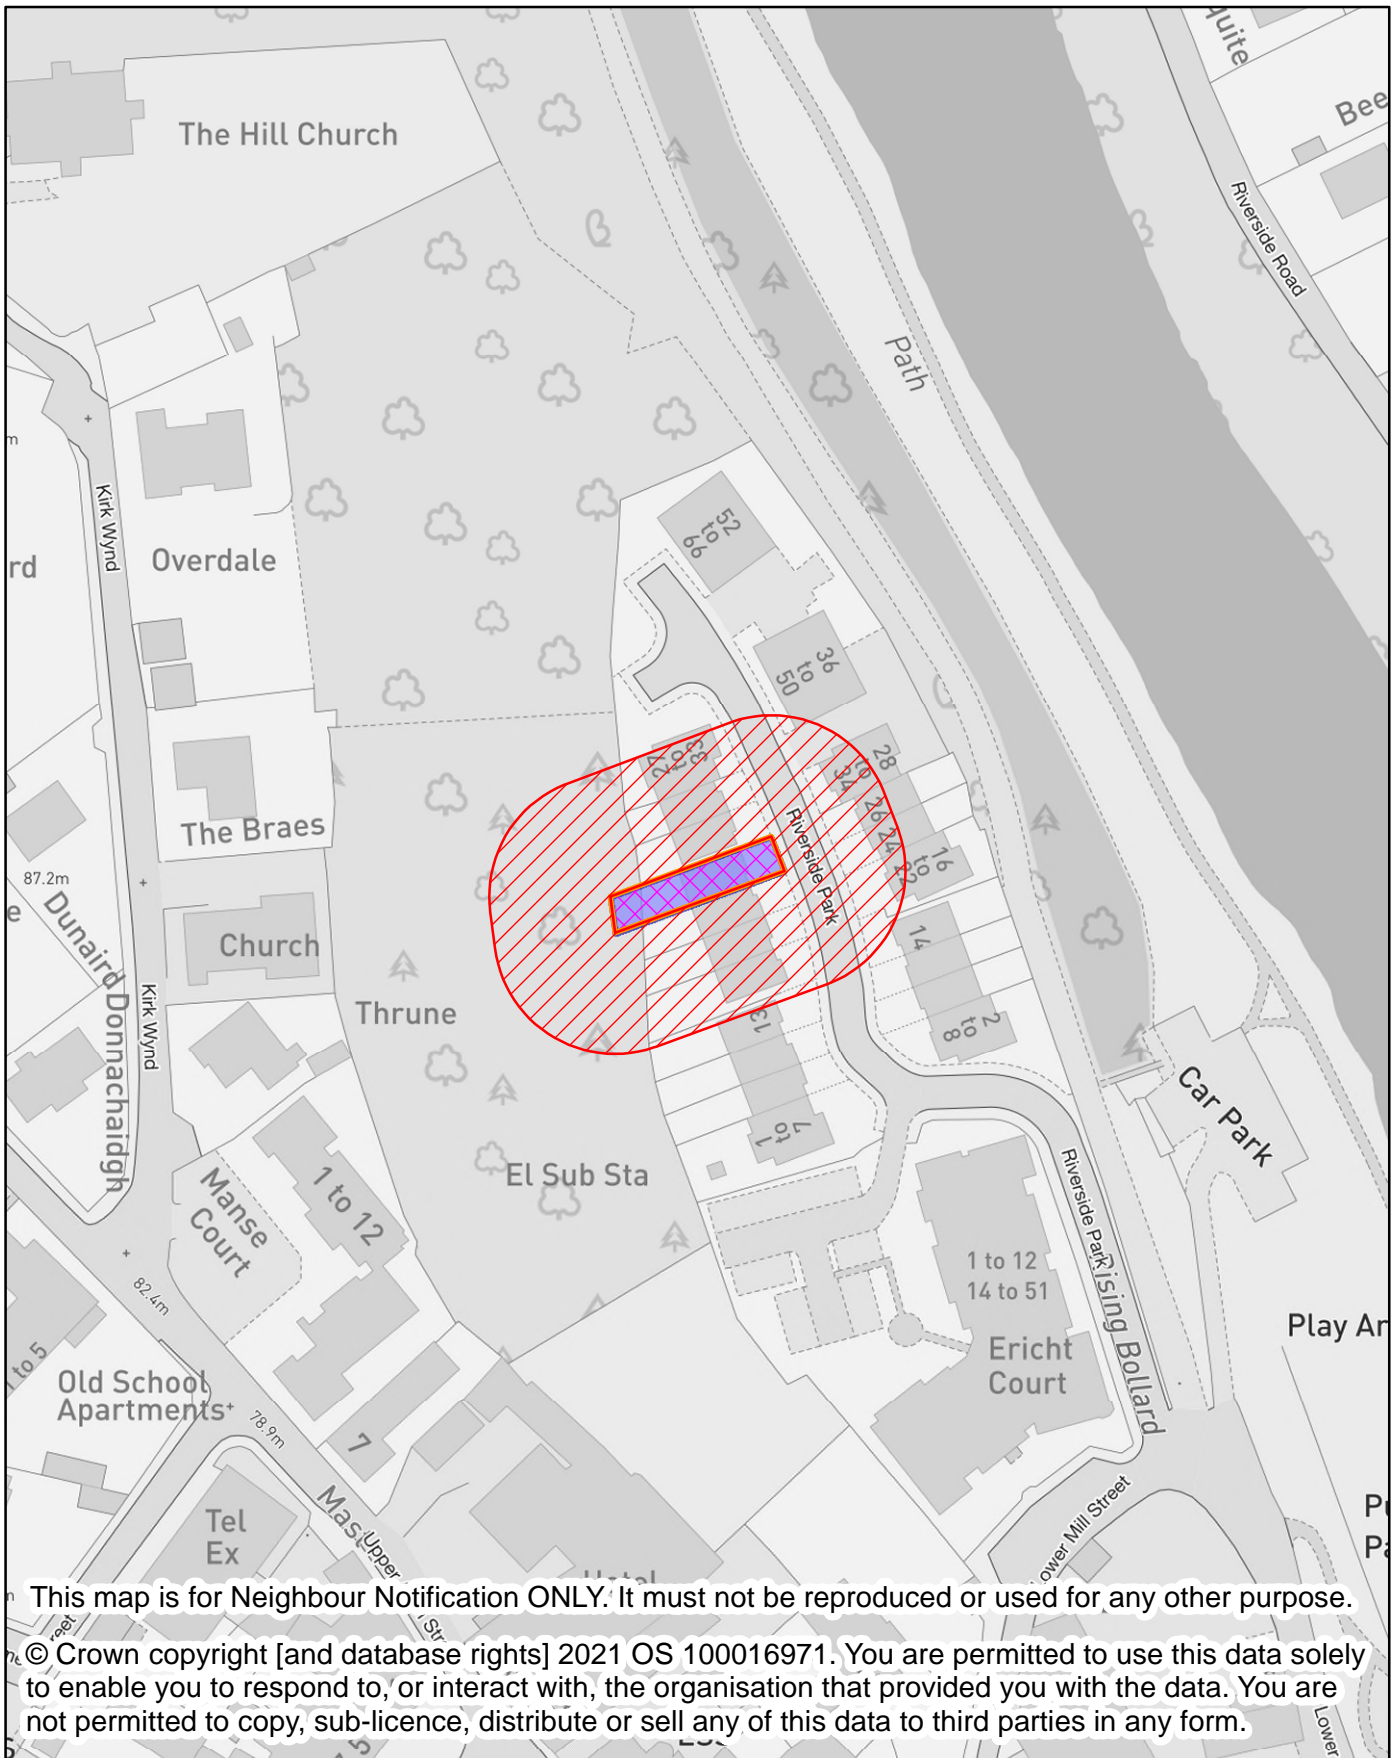

Perth & Kinross Council

NEIGHBOUR NOTIFICATION

Location Plan showing planning application site

This map is for Neighbour Notification ONLY. It must not be reproduced or used for any other purpose.

© Crown copyright [and database rights] 2021 OS 100016971. You are permitted to use this data solely to enable you to respond to, or interact with, the organisation that provided you with the data. You are not permitted to copy, sub-licence, distribute or sell any of this data to third parties in any form.