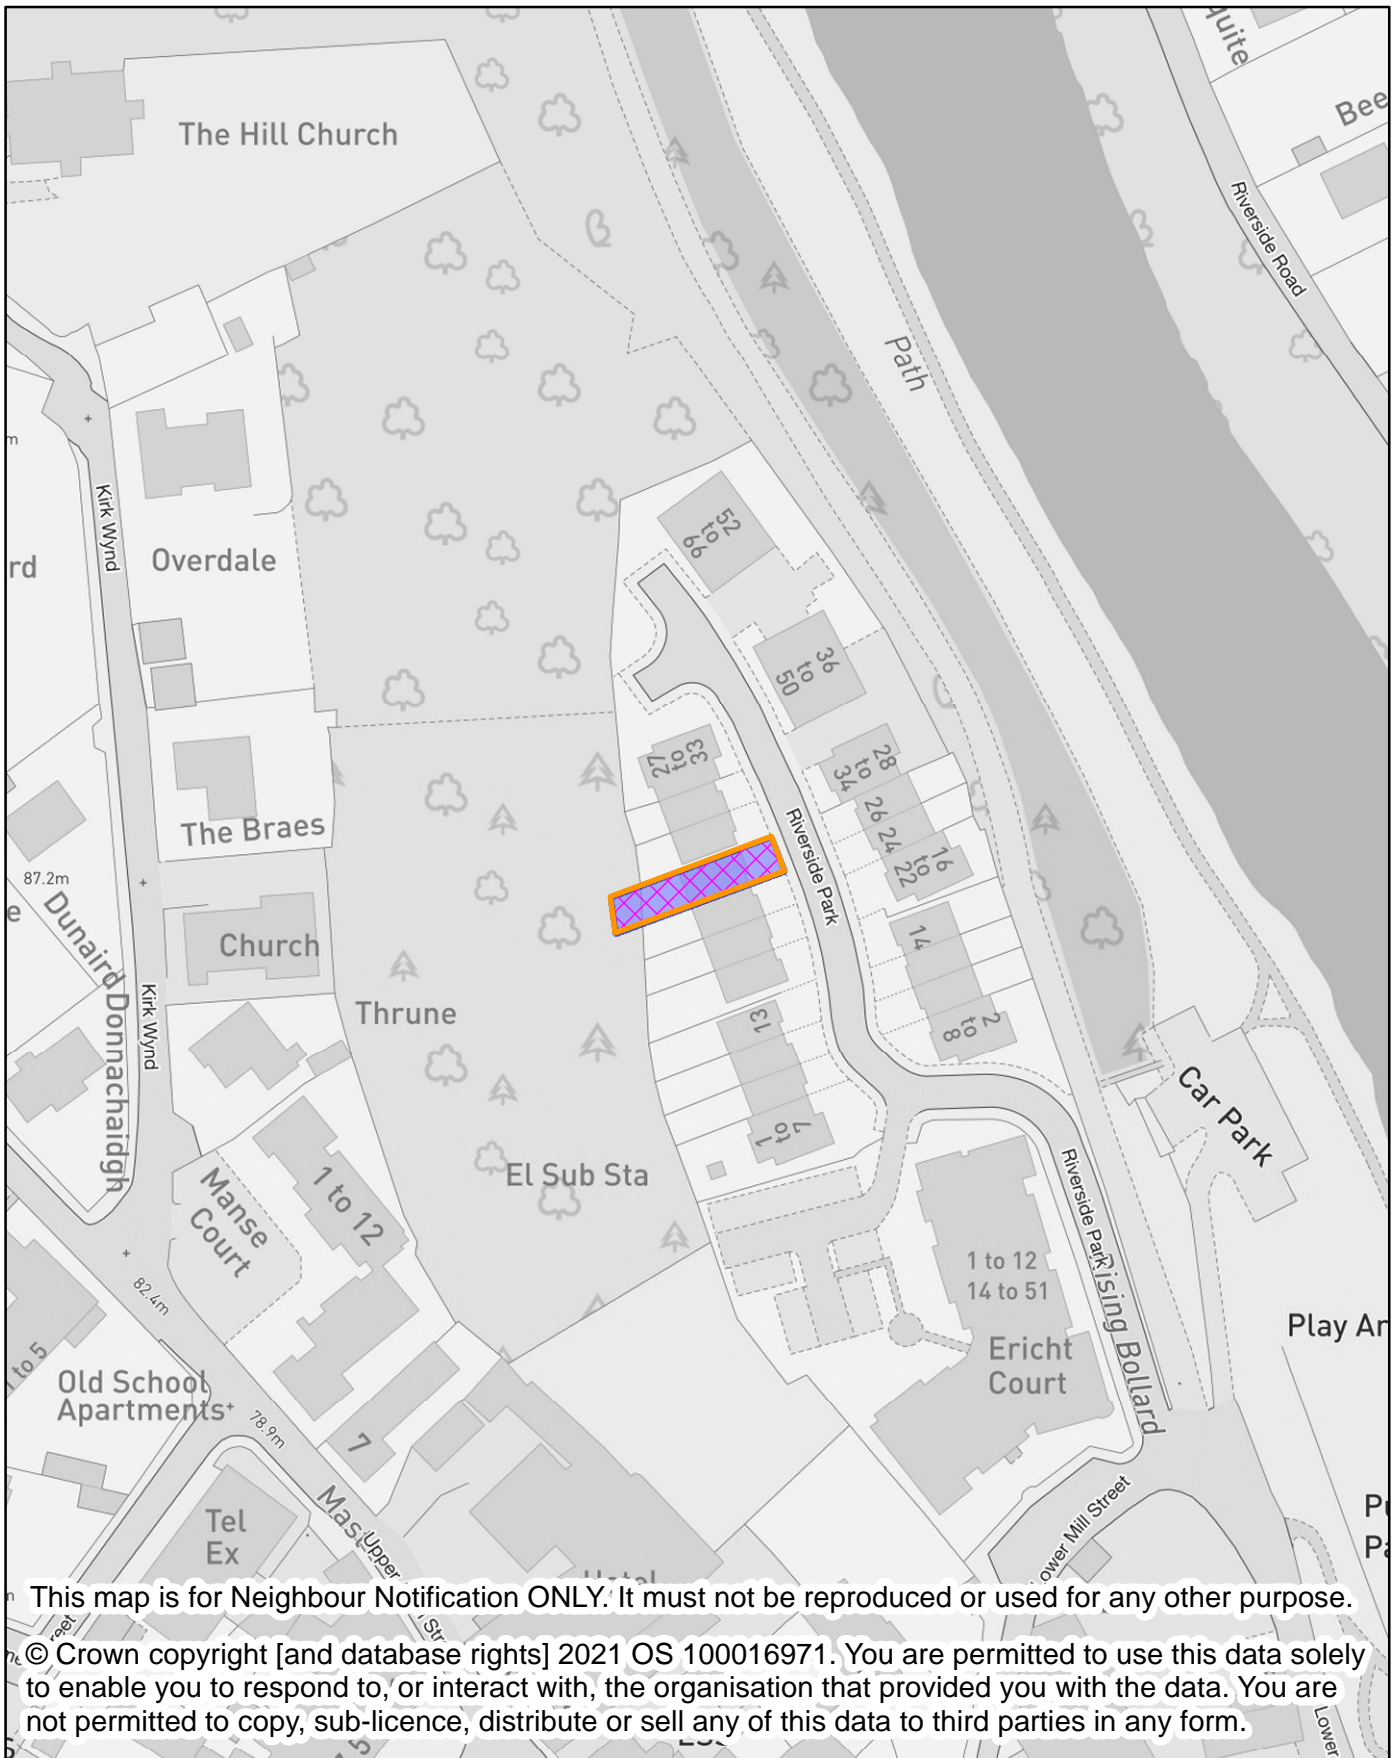

Perth & Kinross Council

NEIGHBOUR NOTIFICATION

Location Plan showing planning application site

This map is for Neighbour Notification ONLY. It must not be reproduced or used for any other purpose.

© Crown copyright [and database rights] 2021 OS 100016971. You are permitted to use this data solely to enable you to respond to, or interact with, the organisation that provided you with the data. You are not permitted to copy, sub-licence, distribute or sell any of this data to third parties in any form.