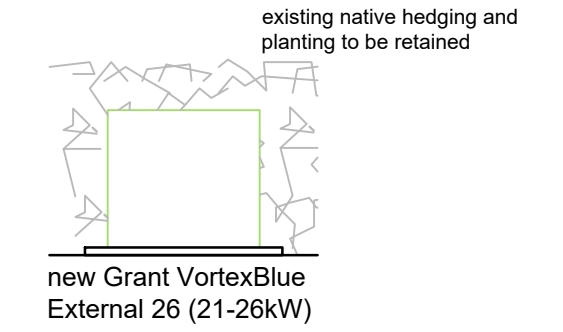

Notes
Report any discrepancies to the author.
This drawing is copyrighted to Temple Ford Design LTD.

xxx Rev:	xxx Date:	xxx Description:

Client:
Mr and Mrs Massey
~

Project:
Monk's Barn, Knapp Lane
Ampfield

Drawing Title:
New Oil Tank and External
Boiler

Project:	Dwg No:	Rev:
1993	D00	~

Status:	Drawn:	Checked:
Design	JC/MS	dmm

Date:	Scale @ A3:
June 2021	1/100

Temple Ford Design Ltd
architects

T 023 8027 6393
E templeforddesign@gmail.com W templeforddesign.co.uk