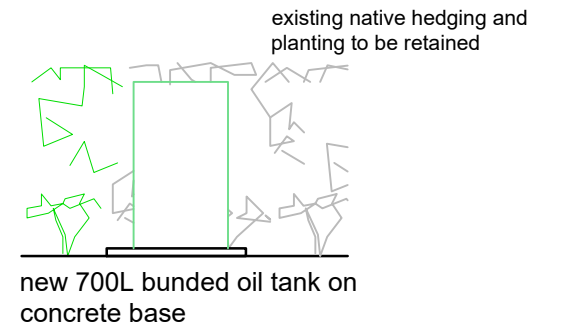

Notes
Report any discrepancies to the author.
This drawing is copyrighted to Temple Ford Design LTD.

xxx Rev:	xxx Date:	xxx Description:

Client:
Mr and Mrs Massey
~

Project:
Monk's Barn, Knapp Lane
Ampfield

Drawing Title:
New Oil Tank and External
Boiler

Project:	Dwg No:	Rev:
1993	D00	~

Status:	Drawn:	Checked:
Design	JC/MS	dmm

Date:	Scale @ A3:
June 2021	1/100

Temple Ford Design Ltd
architects

T 023 8027 6393
E templeforddesign@gmail.com W templeforddesign.co.uk