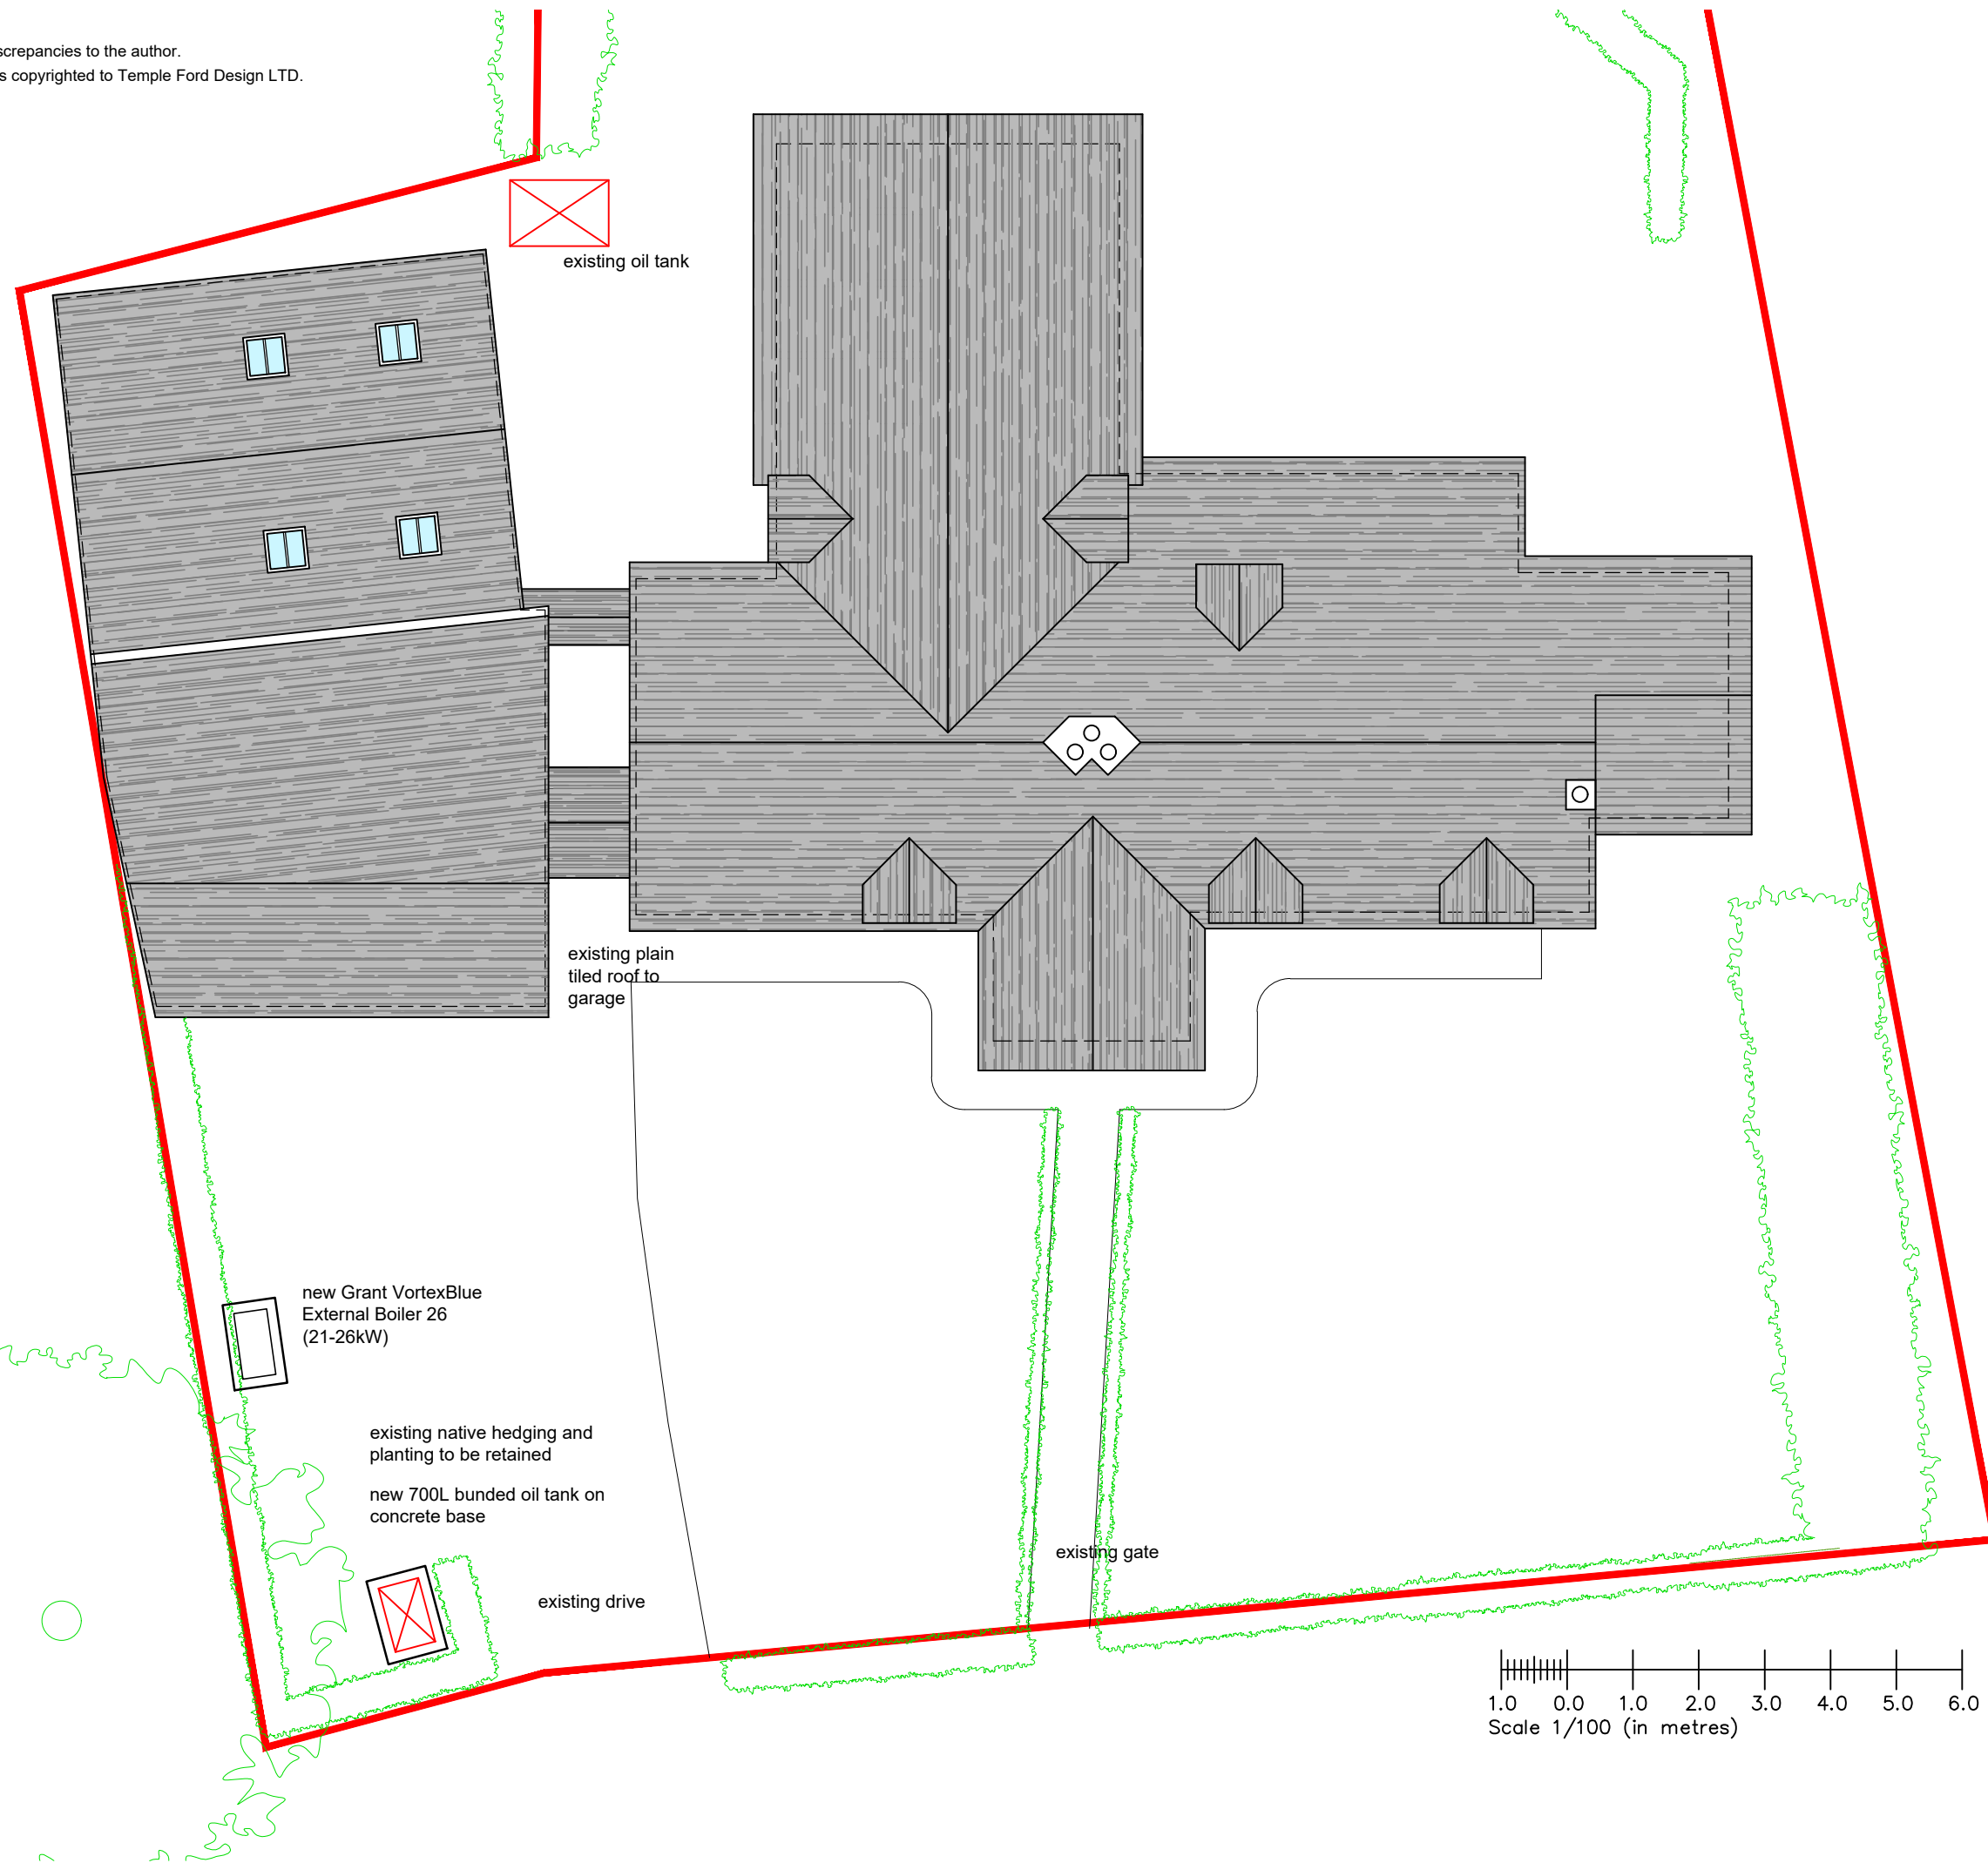

Notes
Report any discrepancies to the author.
This drawing is copyrighted to Temple Ford Design LTD.

xxx Rev:	xxx Date:	xxx Description:

Client:
Mr and Mrs Massey
~

Project:
Monk's Barn, Knapp Lane
Ampfield

Drawing Title:
New Oil Tank and External
Boiler

Project:	Dwg No:	Rev:
1993	D00	~

Status:	Drawn:	Checked:
Design	JC/MS	dmm

Date:	Scale @ A3:
June 2021	1/100

Temple Ford Design Ltd
architects

T 023 8027 6393
E templeforddesign@gmail.com W templeforddesign.co.uk