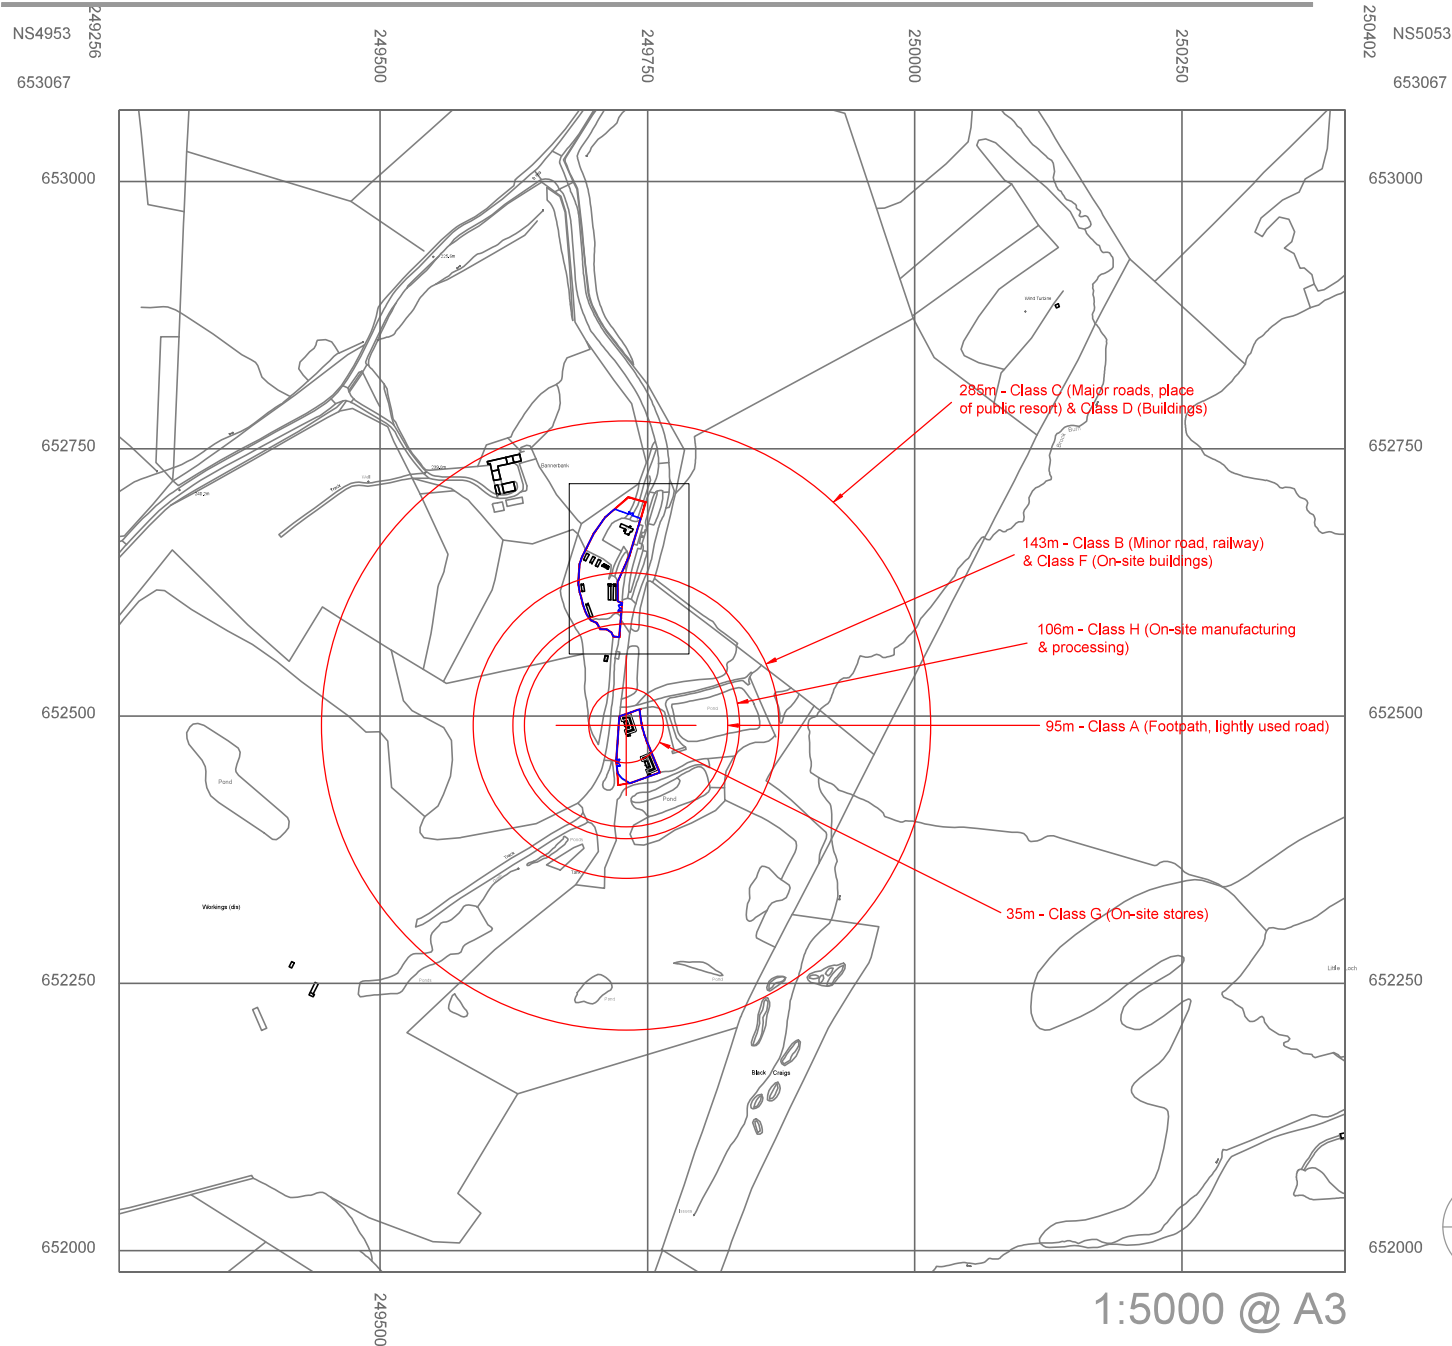

# K Bannerbank Quarry Newton Mearns Glasgow G77 6QA.JL

1:5000 @ A3

1:1000 @ A3