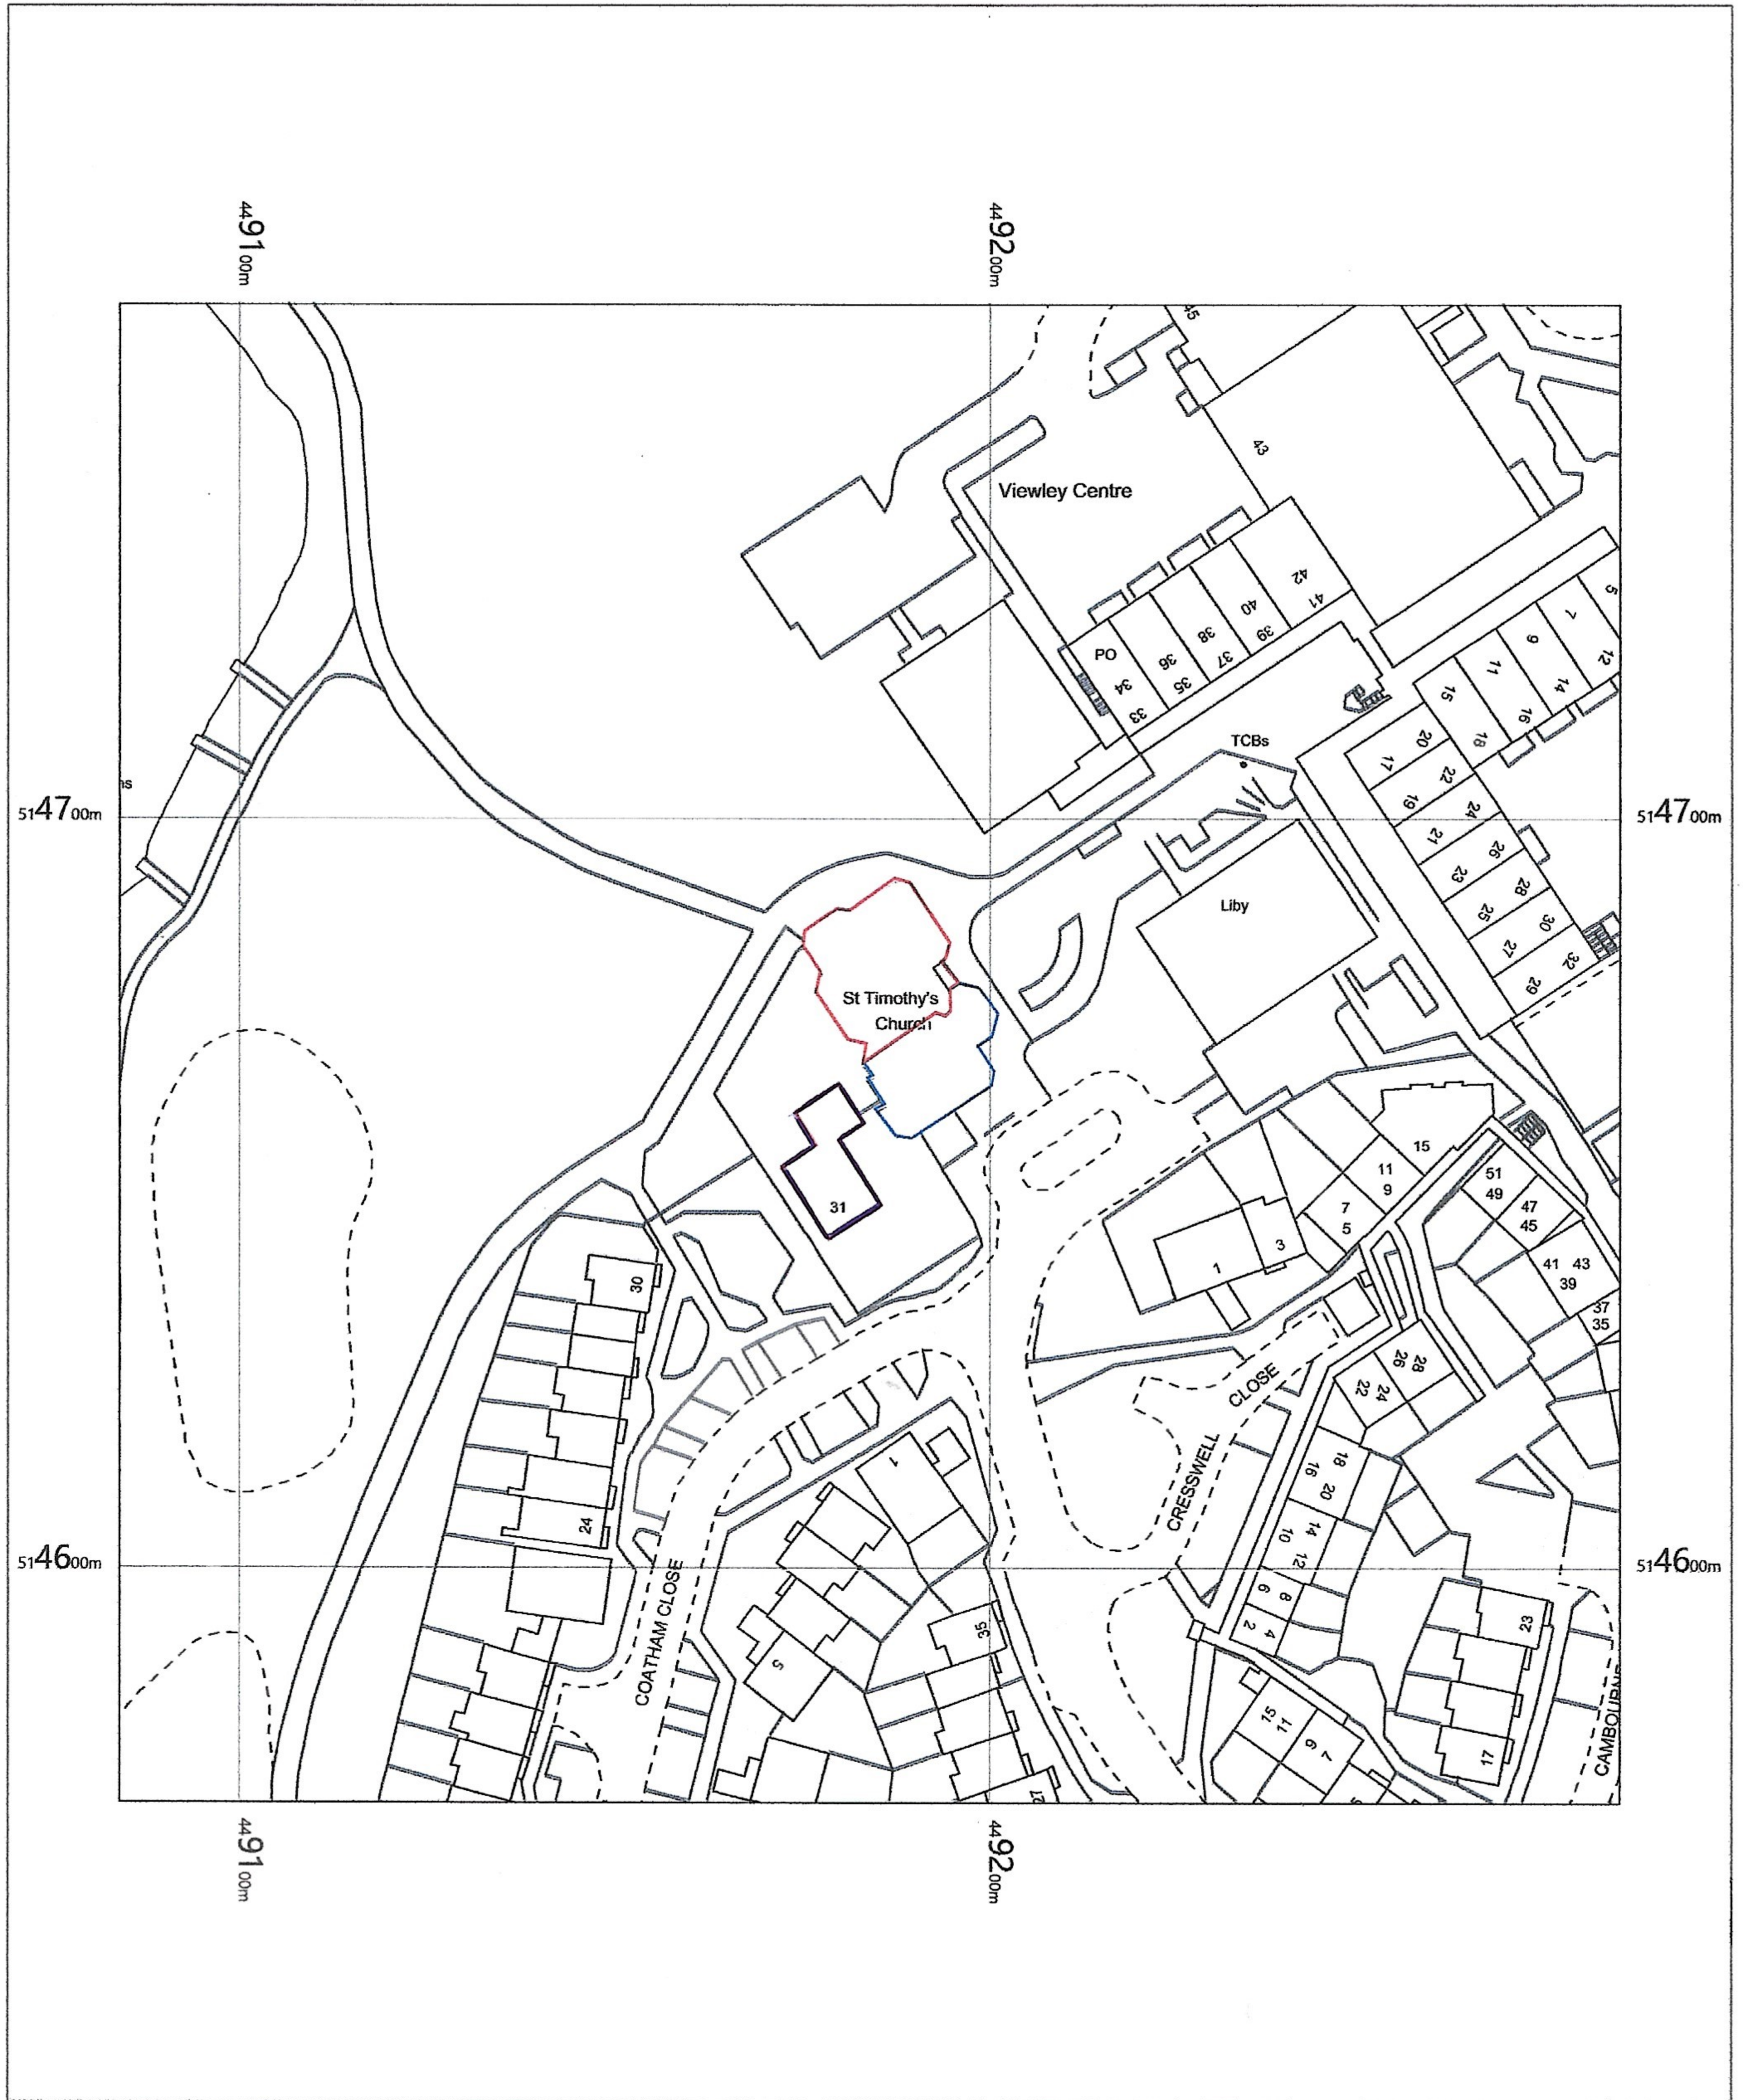

# ST TIMOTHY'S CHURCH HALL HEMBLINGTON

St Timothy's Church Hall  
 Coatham Close,  
 Middlesbrough,  
 TS8 9JW  
 St Timothy's Church in blue  
 No 31 is vicarage

OS MasterMap 1250/2500/10000 scale  
 Tuesday, August 11, 2020, ID: MPMBW-00894505  
[www.blackwellmapping.co.uk](http://www.blackwellmapping.co.uk)

1:1250 scale print at A4, Centre: 449184 E, 514669 N

©Crown Copyright Ordnance Survey. Licence no. 100041041

**BLACKWELL'S**  
**MAPPING SERVICES**  
 PERSONAL & PROFESSIONAL MAPPING  
[www.blackwellmapping.co.uk](http://www.blackwellmapping.co.uk)