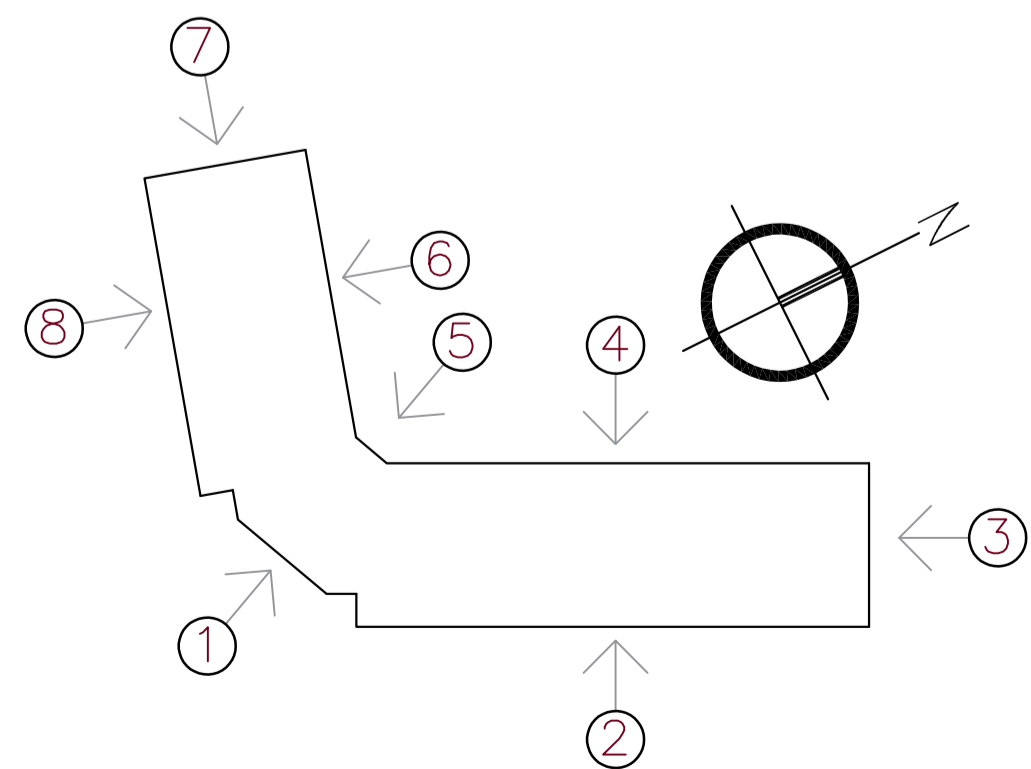

EXISTING
A.H.U. PLANT & SCREEN BEHIND
PROPOSED NEW
AIR SOURCE HEAT PUMPS

ELEVATION 5

ELEVATION 6

PROPOSED NEW
AIR SOURCE HEAT PUMPS
WITH EXISTING
A.H.U. PLANT & SCREEN BEHIND

ELEVATION 7

EXISTING SCREENING TO
A.H.U. PLANT
PROPOSED NEW
AIR SOURCE HEAT PUMPS

ELEVATION 8

ELEVATION KEY

P01	PLANNING	21/07/21	ST	MC
Rev	Description	Date	Chk	Appr
Project No:	Scale @ A1:	1:100	Drawn By:	JE

Vision, form and function

Project:
Kent Innovation Centre
Millenium Way
Westwood
Broadstairs CT10 2QQ

Client:
Thanet District Council

Title:
Proposed Elevations 2 of 2

Drawing Number:	KIC-IWD-XX-XX-DR-A-2511		
Status:	Purpose of Issue:	Revision:	
S2	PLANNING	P01	