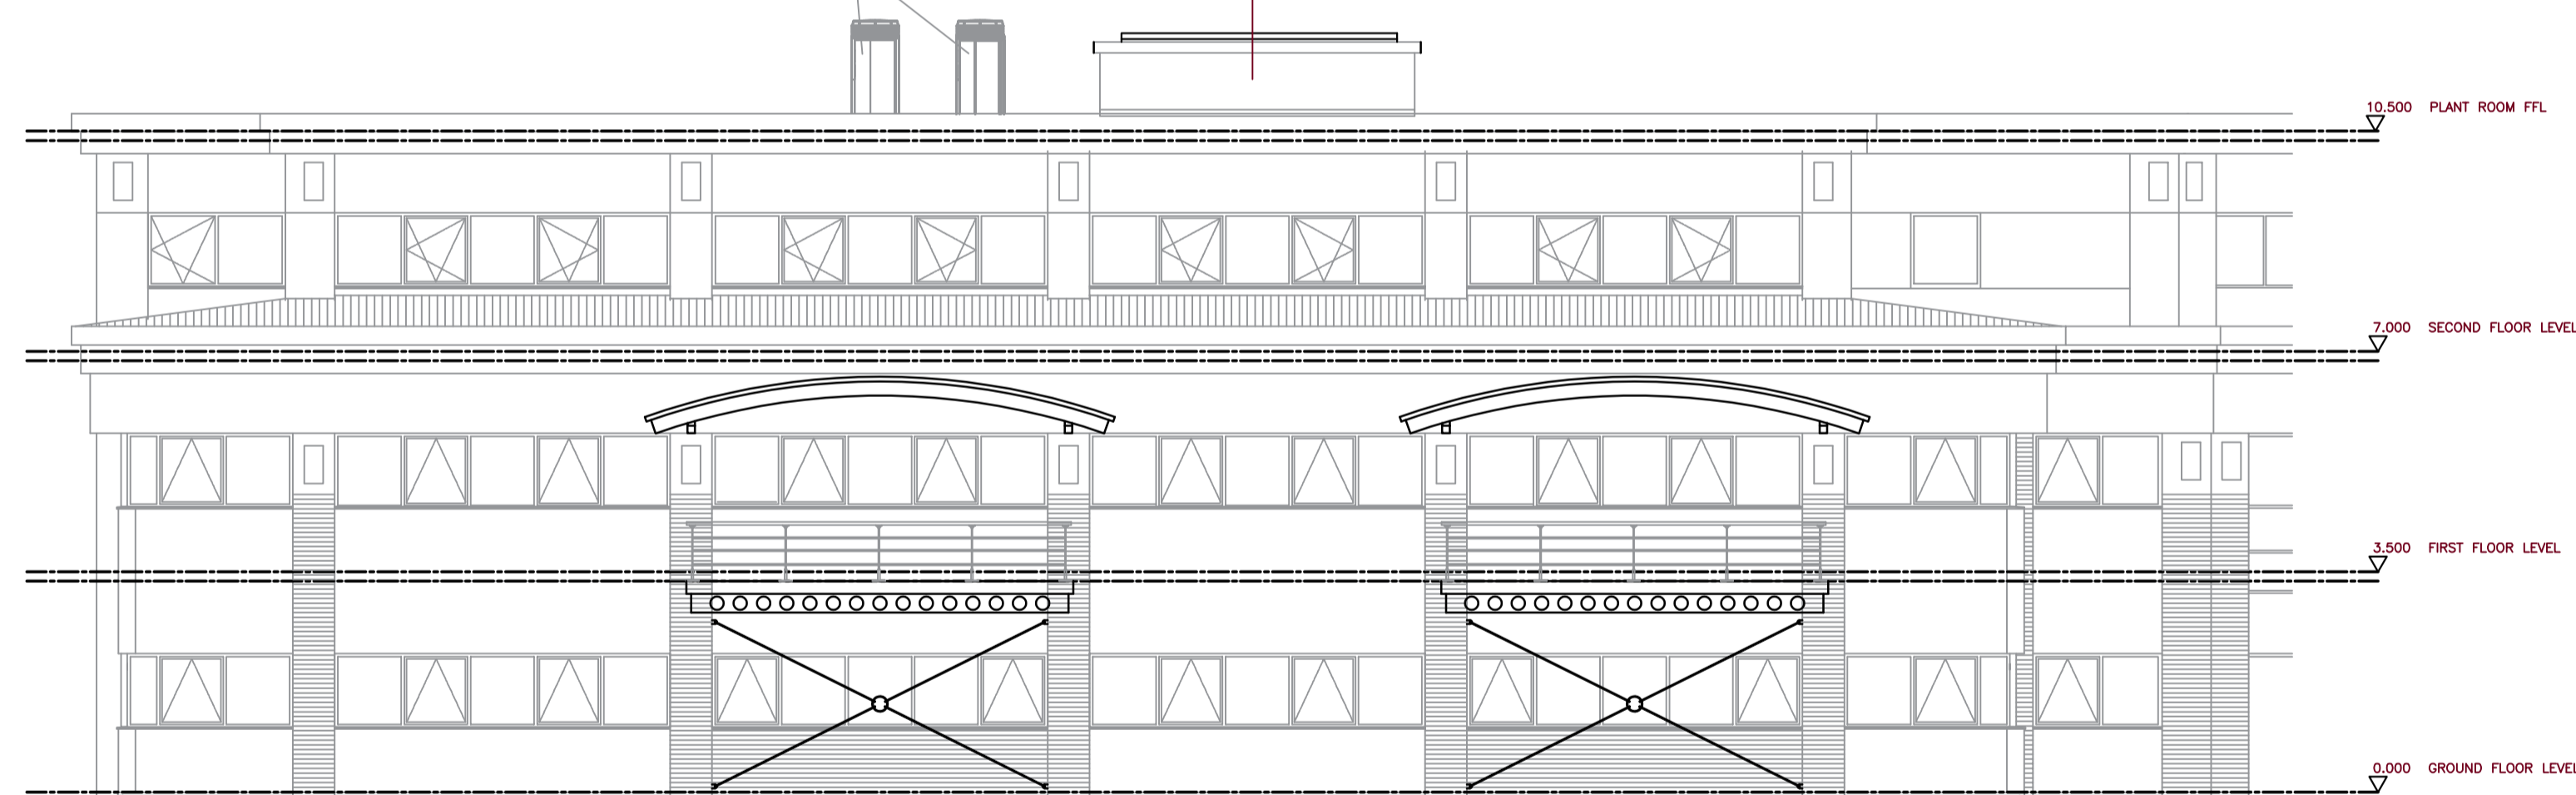

EXISTING
A.H.U. PLANT & SCREEN BEHIND
PROPOSED NEW
AIR SOURCE HEAT PUMPS

ELEVATION 5

ELEVATION 6

PROPOSED NEW
AIR SOURCE HEAT PUMPS
WITH EXISTING
A.H.U. PLANT & SCREEN BEHIND

ELEVATION 7

EXISTING SCREENING TO
A.H.U. PLANT
PROPOSED NEW
AIR SOURCE HEAT PUMPS

ELEVATION 8

ELEVATION KEY

P01	PLANNING	21/07/21	ST	MC
Rev	Description	Date	Chk	Appr
Project No:	Scale @ A1:	1:100	Drawn By:	JE

Vision, form and function

Project:
Kent Innovation Centre
Millenium Way
Westwood
Broadstairs CT10 2QQ

Client:
Thanet District Council

Title:
Proposed Elevations 2 of 2

Drawing Number:	KIC-IWD-XX-XX-DR-A-2511		
Status:	Purpose of Issue:	Revision:	
S2	PLANNING	P01	