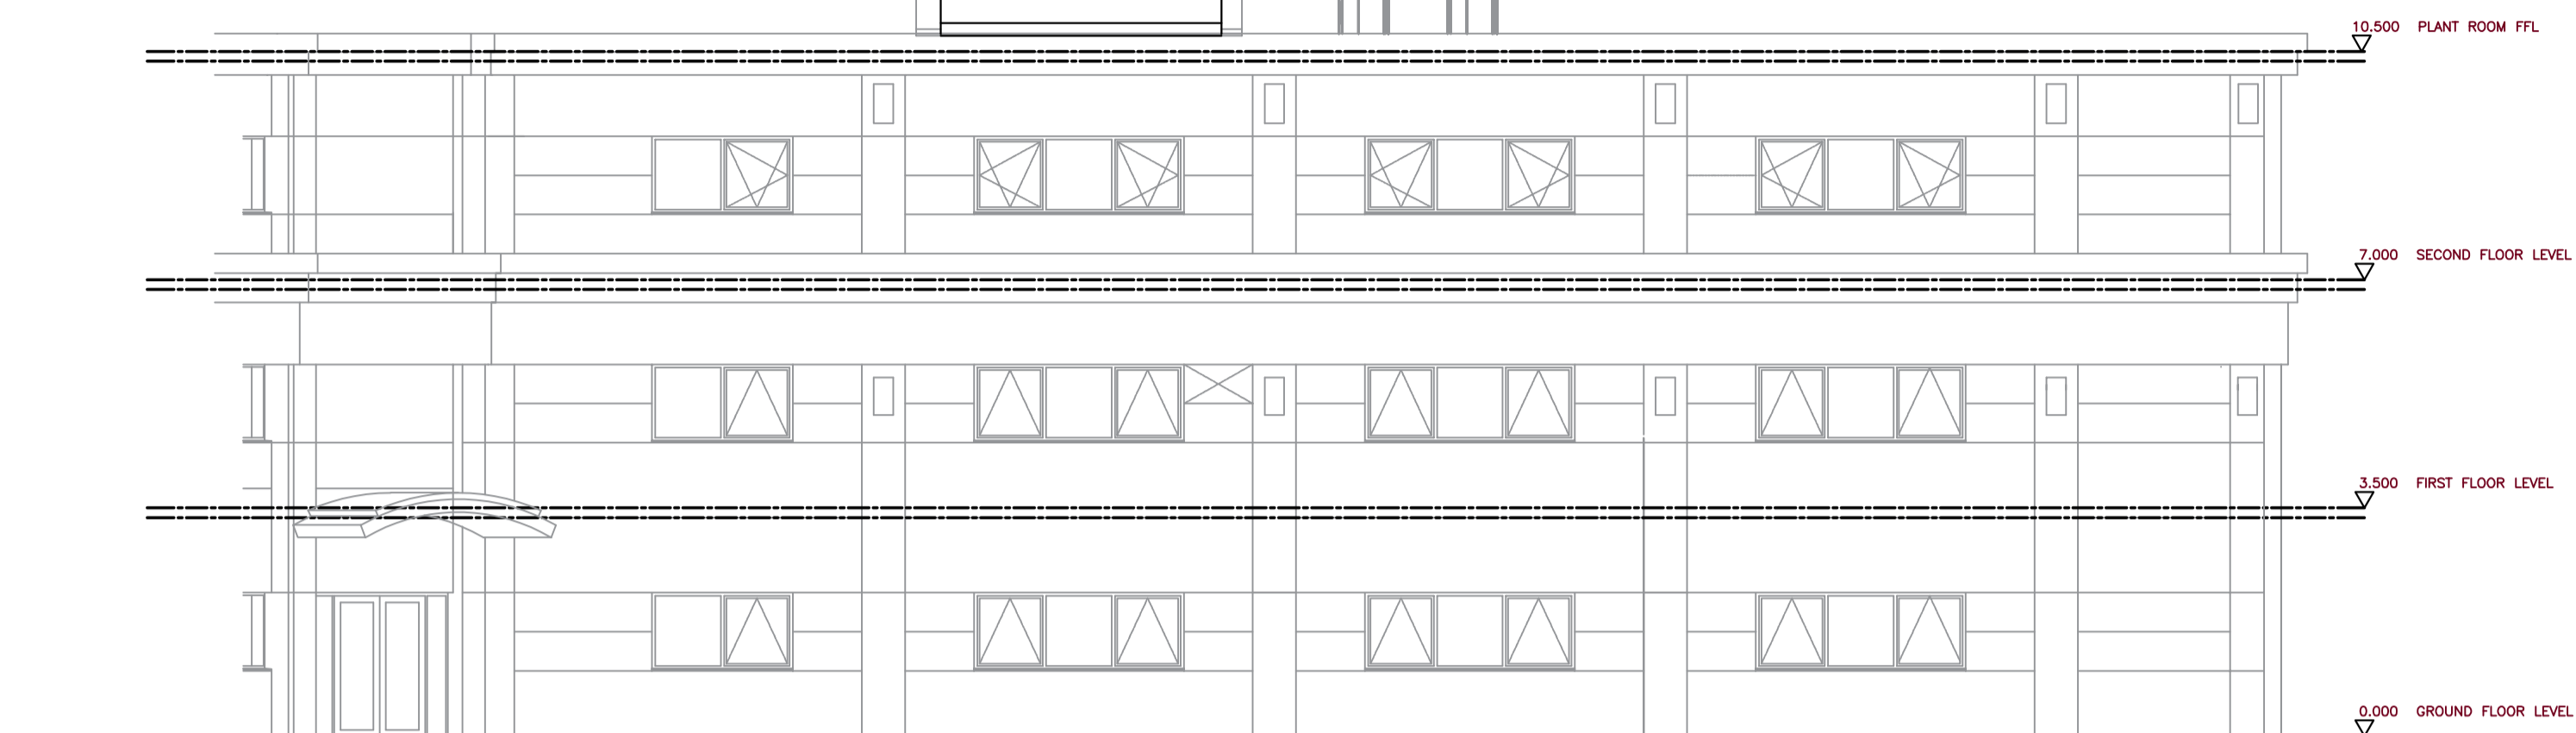

EXISTING
A.H.U. PLANT & SCREEN BEHIND
PROPOSED NEW
AIR SOURCE HEAT PUMPS

ELEVATION 5

ELEVATION 6

PROPOSED NEW
AIR SOURCE HEAT PUMPS
WITH EXISTING
A.H.U. PLANT & SCREEN BEHIND

ELEVATION 7

EXISTING SCREENING TO
A.H.U. PLANT
PROPOSED NEW
AIR SOURCE HEAT PUMPS

ELEVATION 8

ELEVATION KEY

P01	PLANNING	21/07/21	ST	MC
Rev	Description	Date	Chk	Appr
Project No:	Scale @ A1:	1:100	Drawn By:	JE

Vision, form and function

Project:
Kent Innovation Centre
Millenium Way
Westwood
Broadstairs CT10 2QQ

Client:
Thanet District Council

Title:
Proposed Elevations 2 of 2

Drawing Number:	KIC-IWD-XX-XX-DR-A-2511		
Status:	Purpose of Issue:	Revision:	
S2	PLANNING	P01	