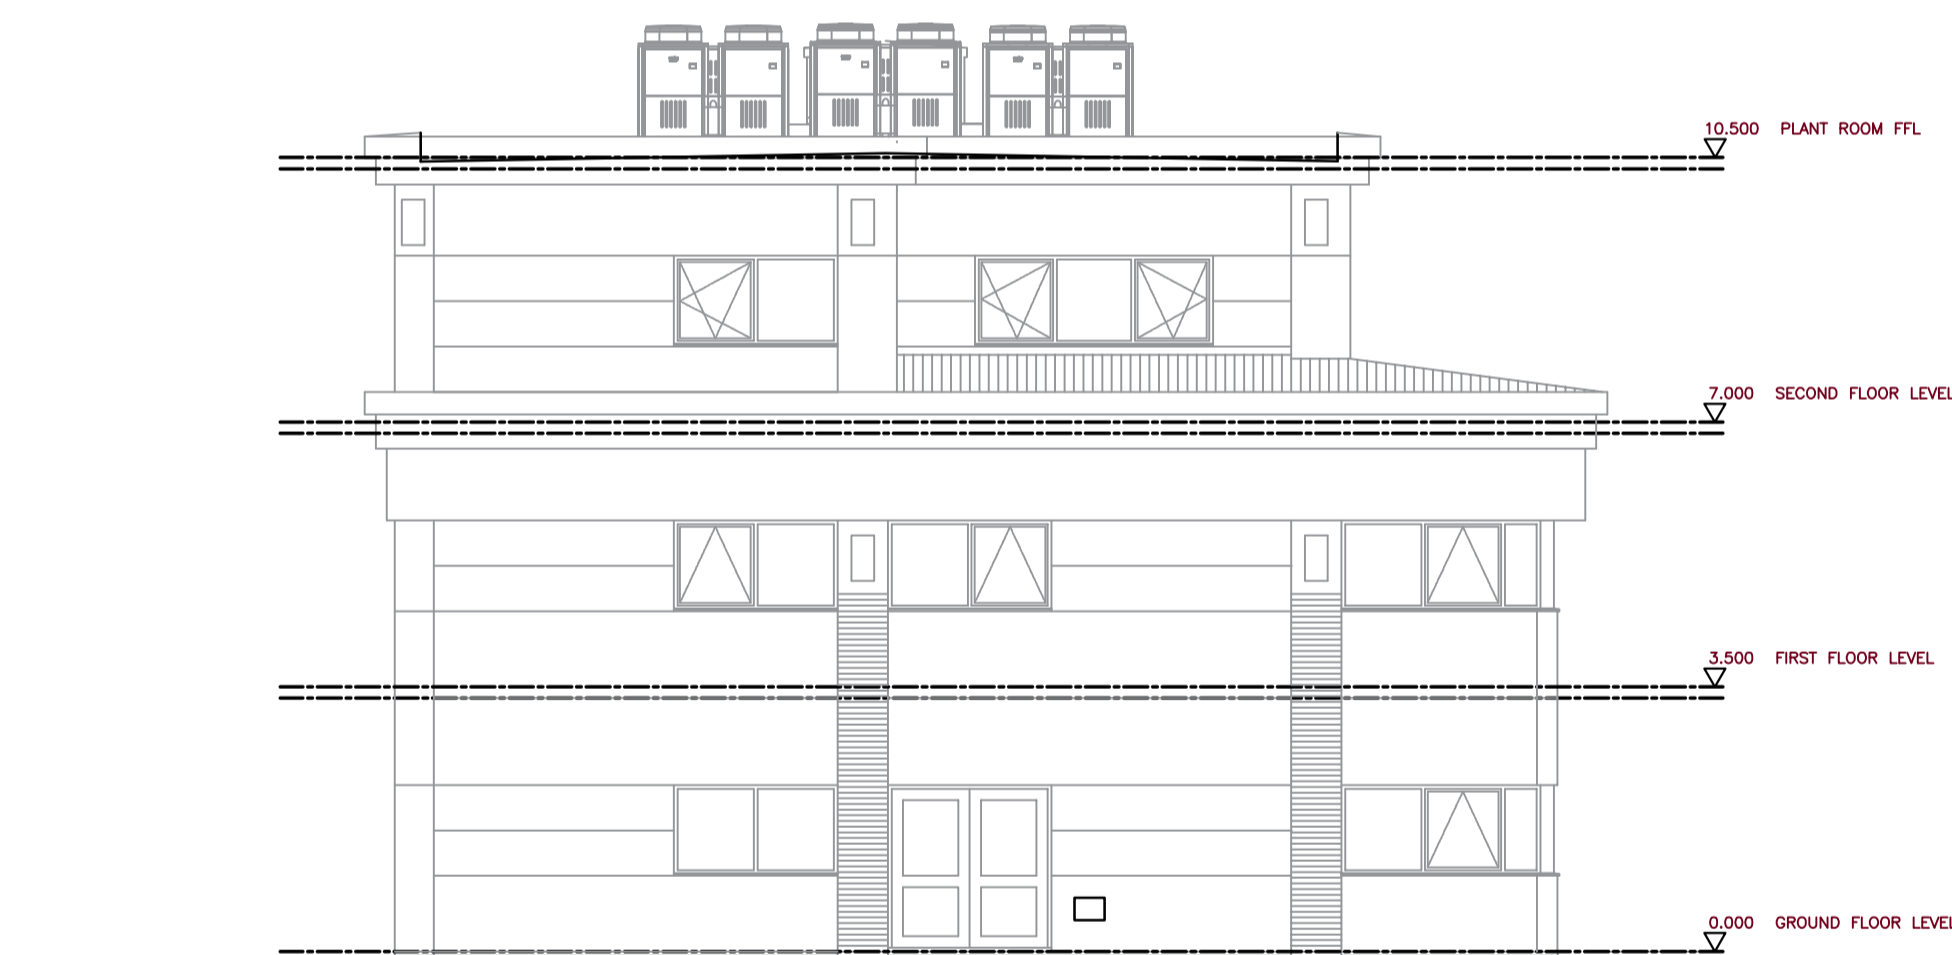

EXISTING
A.H.U. PLANT & SCREEN BEHIND
PROPOSED NEW
AIR SOURCE HEAT PUMPS

ELEVATION 5

ELEVATION 6

PROPOSED NEW
AIR SOURCE HEAT PUMPS
WITH EXISTING
A.H.U. PLANT & SCREEN BEHIND

ELEVATION 7

EXISTING SCREENING TO
A.H.U. PLANT
PROPOSED NEW
AIR SOURCE HEAT PUMPS

ELEVATION 8

ELEVATION KEY

P01	PLANNING	21/07/21	ST	MC
Rev	Description	Date	Chk	Appr
Project No:	Scale @ A1:	1:100	Drawn By:	JE

Vision, form and function

Project:
Kent Innovation Centre
Millenium Way
Westwood
Broadstairs CT10 2QQ

Client:
Thanet District Council

Title:
Proposed Elevations 2 of 2

Drawing Number:	KIC-IWD-XX-XX-DR-A-2511		
Status:	Purpose of Issue:	Revision:	
S2	PLANNING	P01	