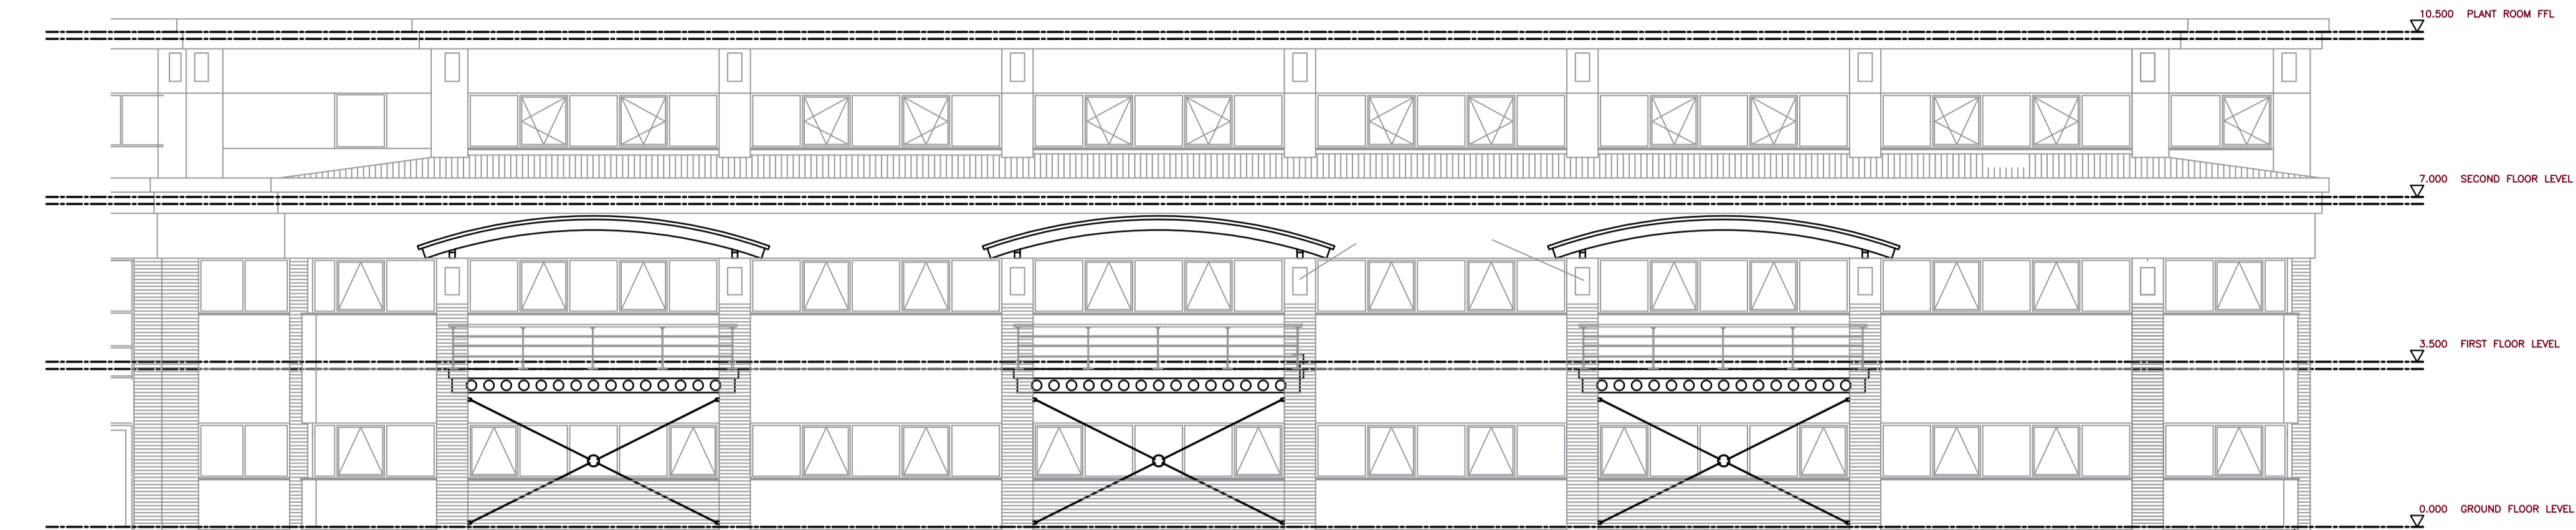

ELEVATION 1

ELEVATION 2

ELEVATION 3

ELEVATION 4

ELEVATION KEY

P01	PLANNING	21/07/21	ST	MC
Rev	Description	Date	Chk	Appr
Project No:	Scale @ A1:	1:100	Drawn By:	JE
502086				

Vision, form and function

Project:
Kent Innovation Centre
Millenium Way
Westwood
Broadstairs CT10 2QQ

Client:
Thanet District Council

Title:
Proposed Elevations 1 of 2

Drawing Number:	KIC-IWD-XX-XX-DR-A-2510		
Status:	Purpose of Issue:	Revision:	
S2	PLANNING	P01	