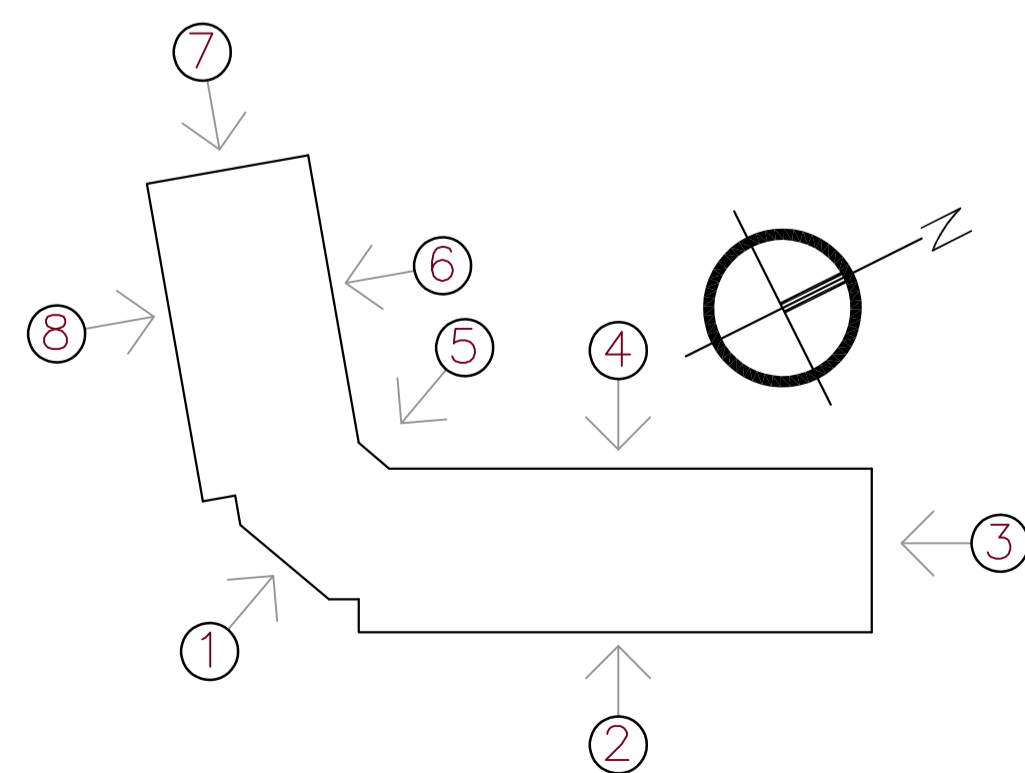

ELEVATION 1

ELEVATION 2

ELEVATION 3

ELEVATION 4

ELEVATION KEY

P01	PLANNING	21/07/21	ST	MC
Rev	Description	Date	Chk	Appr
Project No:	Scale @ A1:	1:100	Drawn By:	JE
502086				

Vision, form and function

Project:
Kent Innovation Centre
Millenium Way
Westwood
Broadstairs CT10 2QQ

Client:
Thanet District Council

Title:
Proposed Elevations 1 of 2

Drawing Number:	KIC-IWD-XX-XX-DR-A-2510		
Status:	Purpose of Issue:	Revision:	
S2	PLANNING	P01	