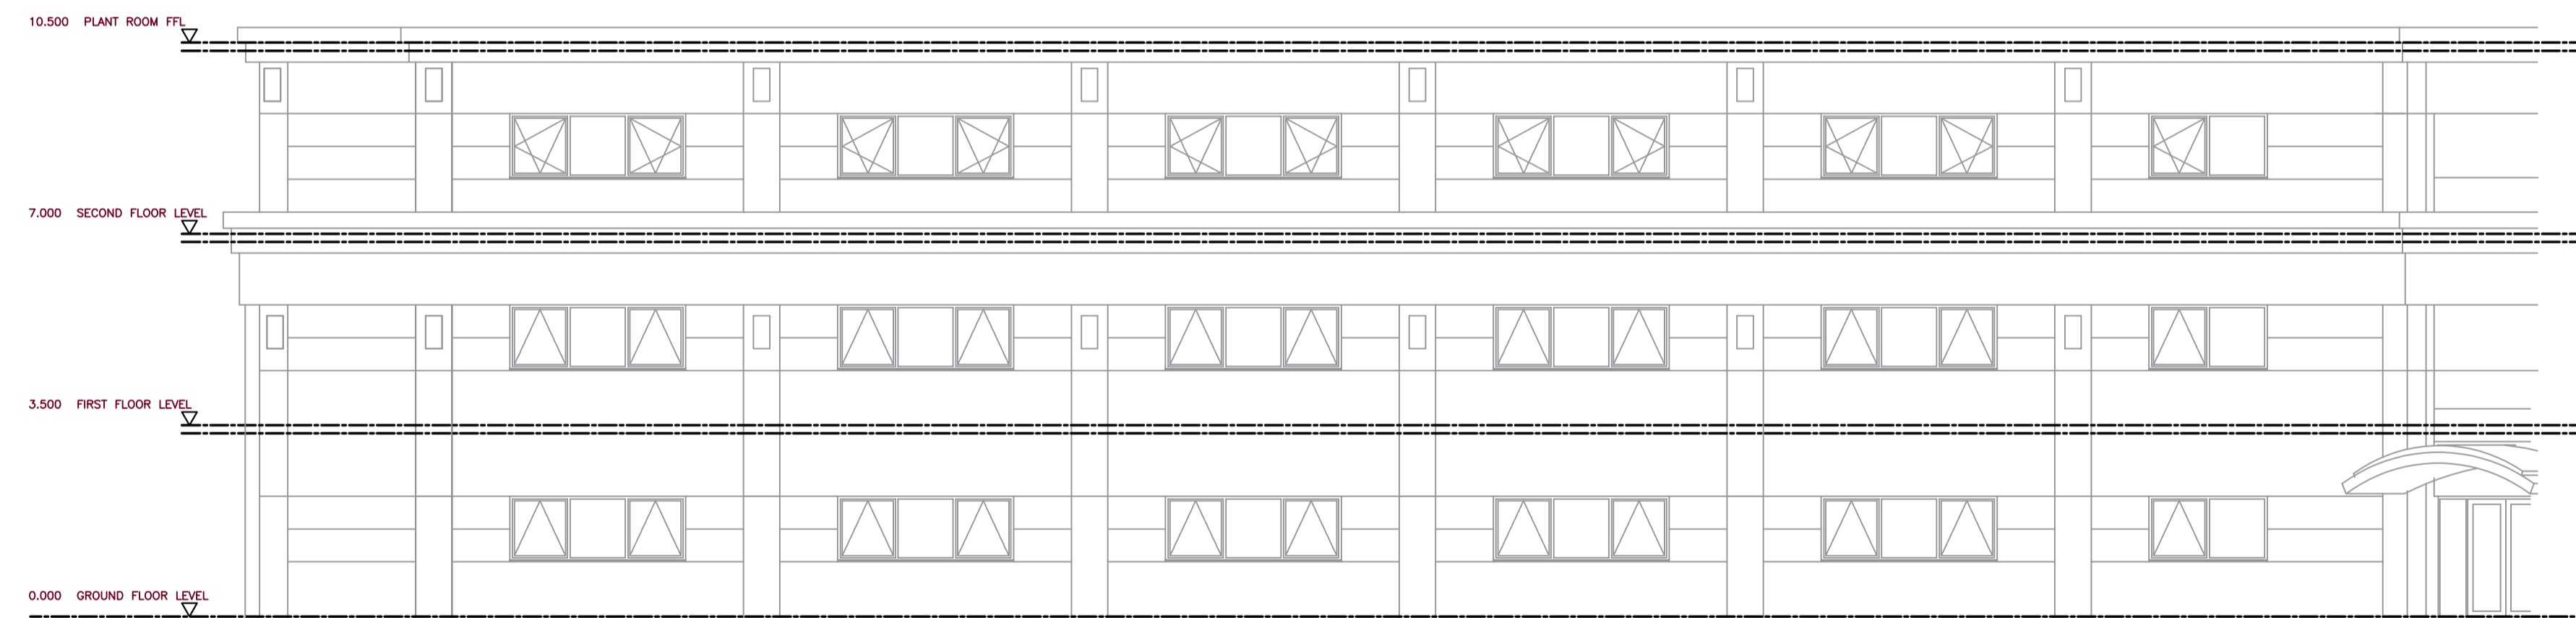

ELEVATION 1

ELEVATION 2

ELEVATION 3

ELEVATION 4

ELEVATION KEY

P01	PLANNING	21/07/21	ST	MC
Rev	Description	Date	Chk	Appr
Project No:	Scale @ A1:	1:100	Drawn By:	JE
502086				

Vision, form and function

Project:
Kent Innovation Centre
Millenium Way
Westwood
Broadstairs CT10 2QQ

Client:
Thanet District Council

Title:
Proposed Elevations 1 of 2

Drawing Number:	KIC-IWD-XX-XX-DR-A-2510		
Status:	Purpose of Issue:	Revision:	
S2	PLANNING	P01	