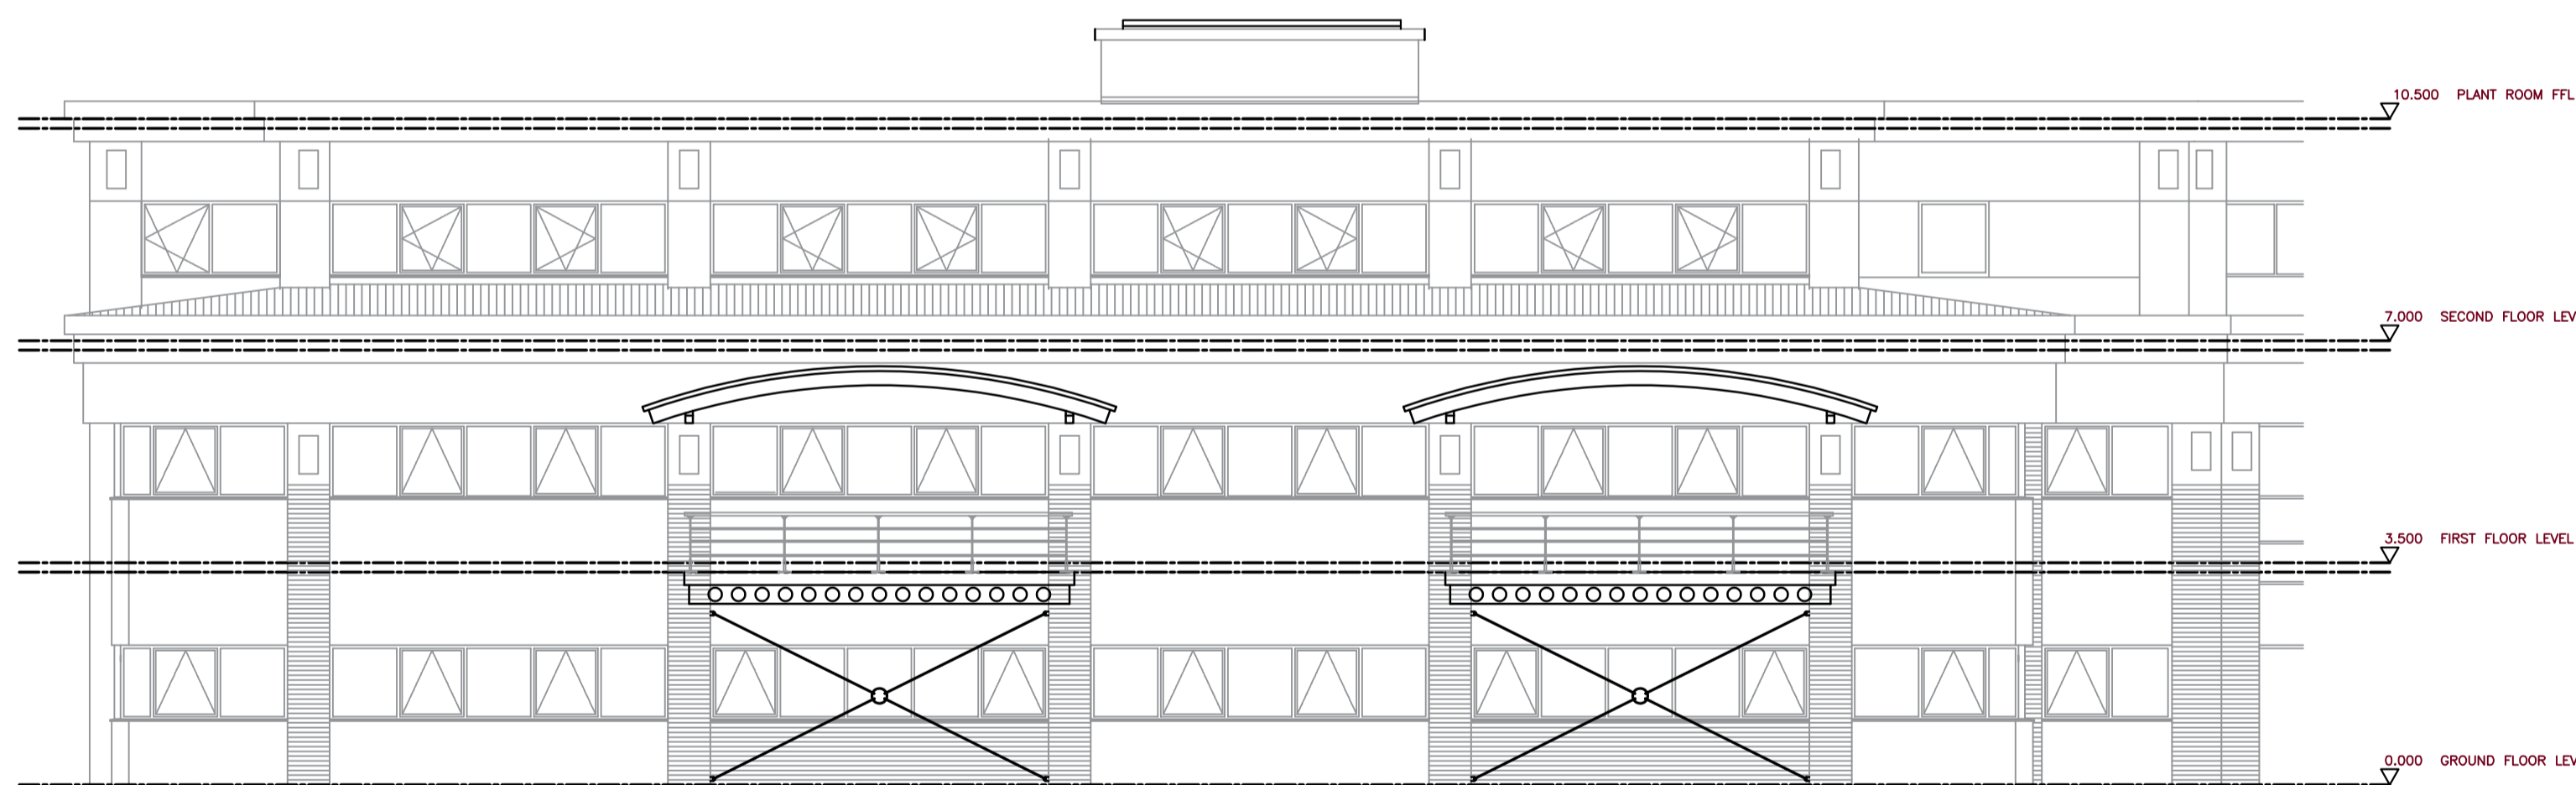

EXISTING
A.H.U. PLANT & SCREEN BEHIND

ELEVATION 6

ELEVATION 5

EXISTING
A.H.U. & SCREEN

ELEVATION 7

EXISTING SCREENING TO
A.H.U. PLANT

ELEVATION 8

ELEVATION KEY

P01 PLANNING	21/07/21	ST	MC
New Description	Date	CHK	APP
Project No: 502086	Scale @ A1: 1:100	Drawn By: JE	

Vision, form and function

Project:
Kent Innovation Centre
Millenium Way
Westwood
Broadstairs CT10 2QQ

Client:
Thanet District Council

Title:
Existing Elevations 2 of 2

Drawing Number: KIC-IWD-XX-XX-DR-A-2211	Status: S2	Purpose of Issue: PLANNING	Revision: P01
--	---------------	-------------------------------	------------------