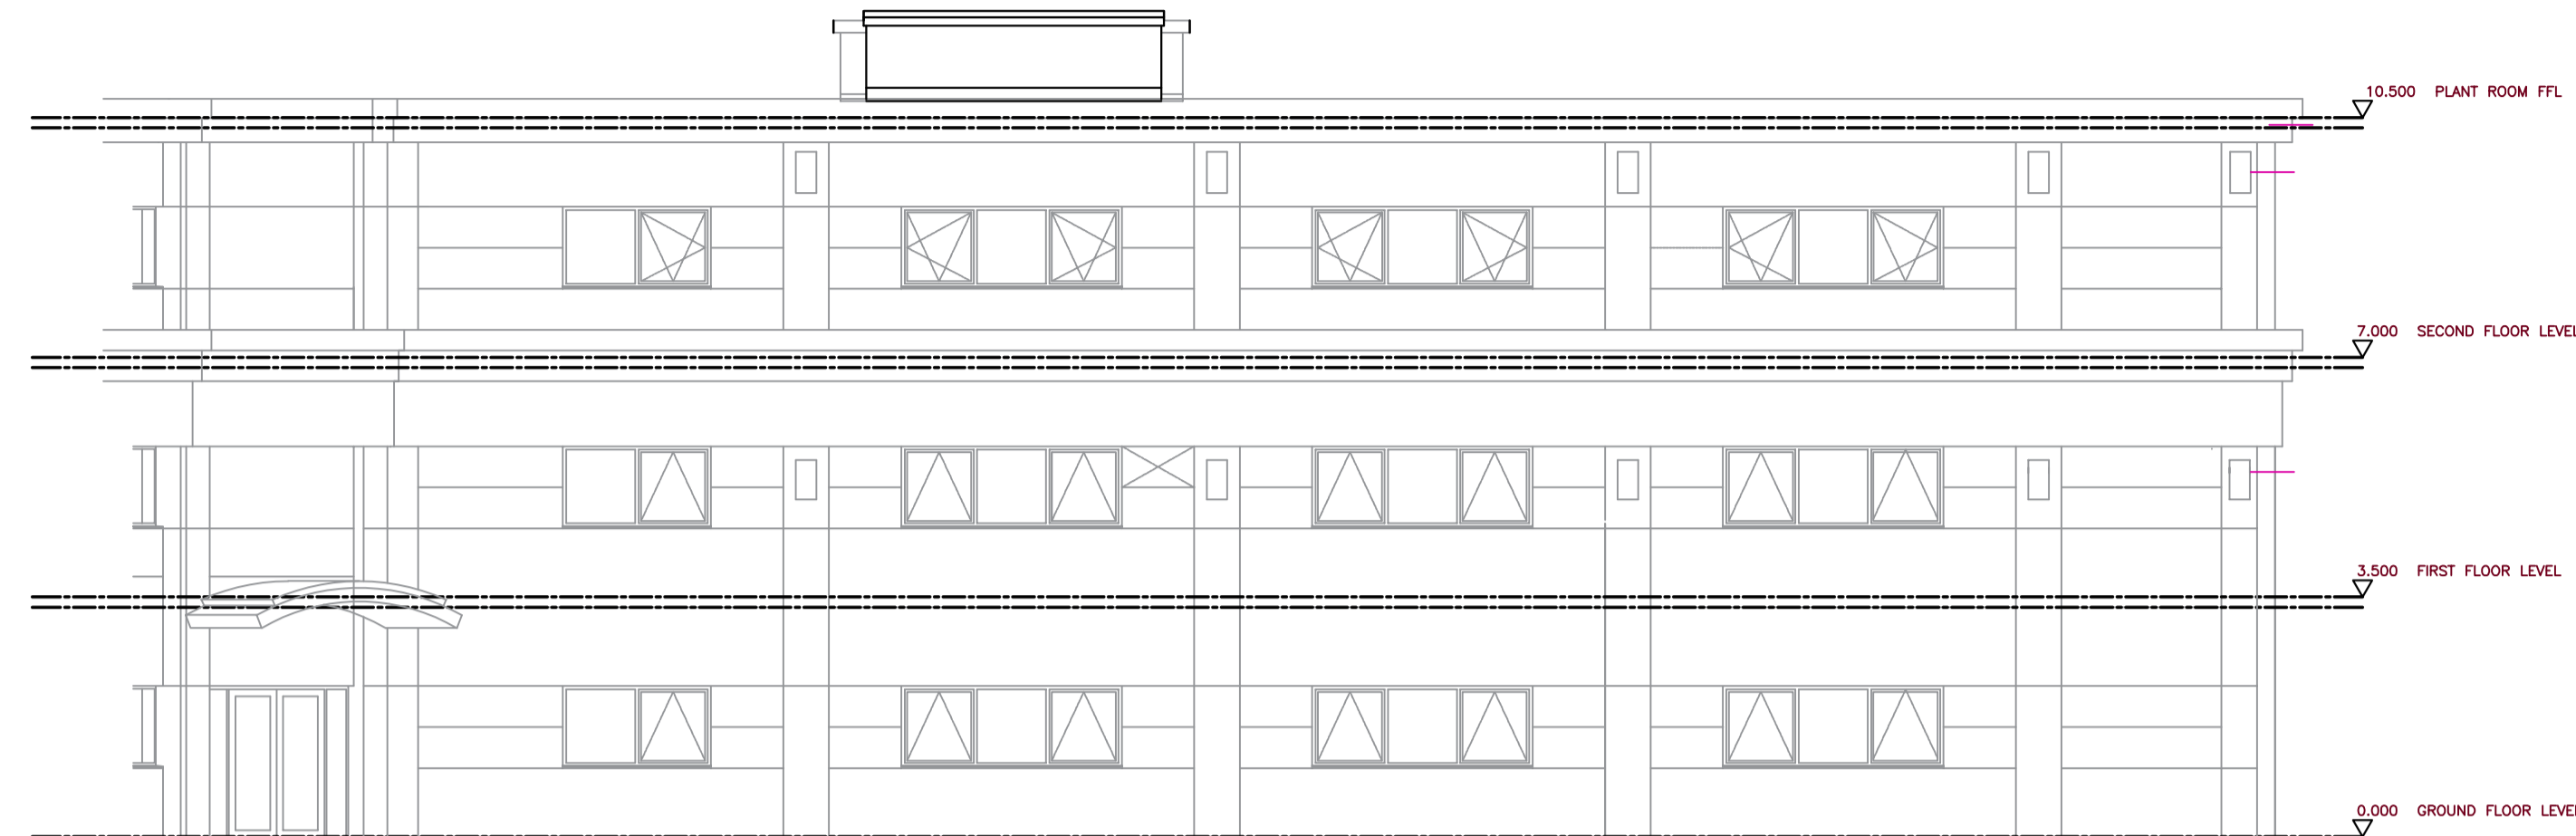

EXISTING
A.H.U. PLANT & SCREEN BEHIND

ELEVATION 6

ELEVATION 5

EXISTING
A.H.U. & SCREEN

ELEVATION 7

EXISTING SCREENING TO
A.H.U. PLANT

ELEVATION 8

ELEVATION KEY

P01 PLANNING	21/07/21	ST	MC
New Description	Date	CHK	APP
Project No: 502086	Scale @ A1: 1:100	Drawn By: JE	

Vision, form and function

Project:
Kent Innovation Centre
Millenium Way
Westwood
Broadstairs CT10 2QQ

Client:
Thanet District Council

Title:
Existing Elevations 2 of 2

Drawing Number: KIC-IWD-XX-XX-DR-A-2211	Status: S2	Purpose of Issue: PLANNING	Revision: P01
--	---------------	-------------------------------	------------------