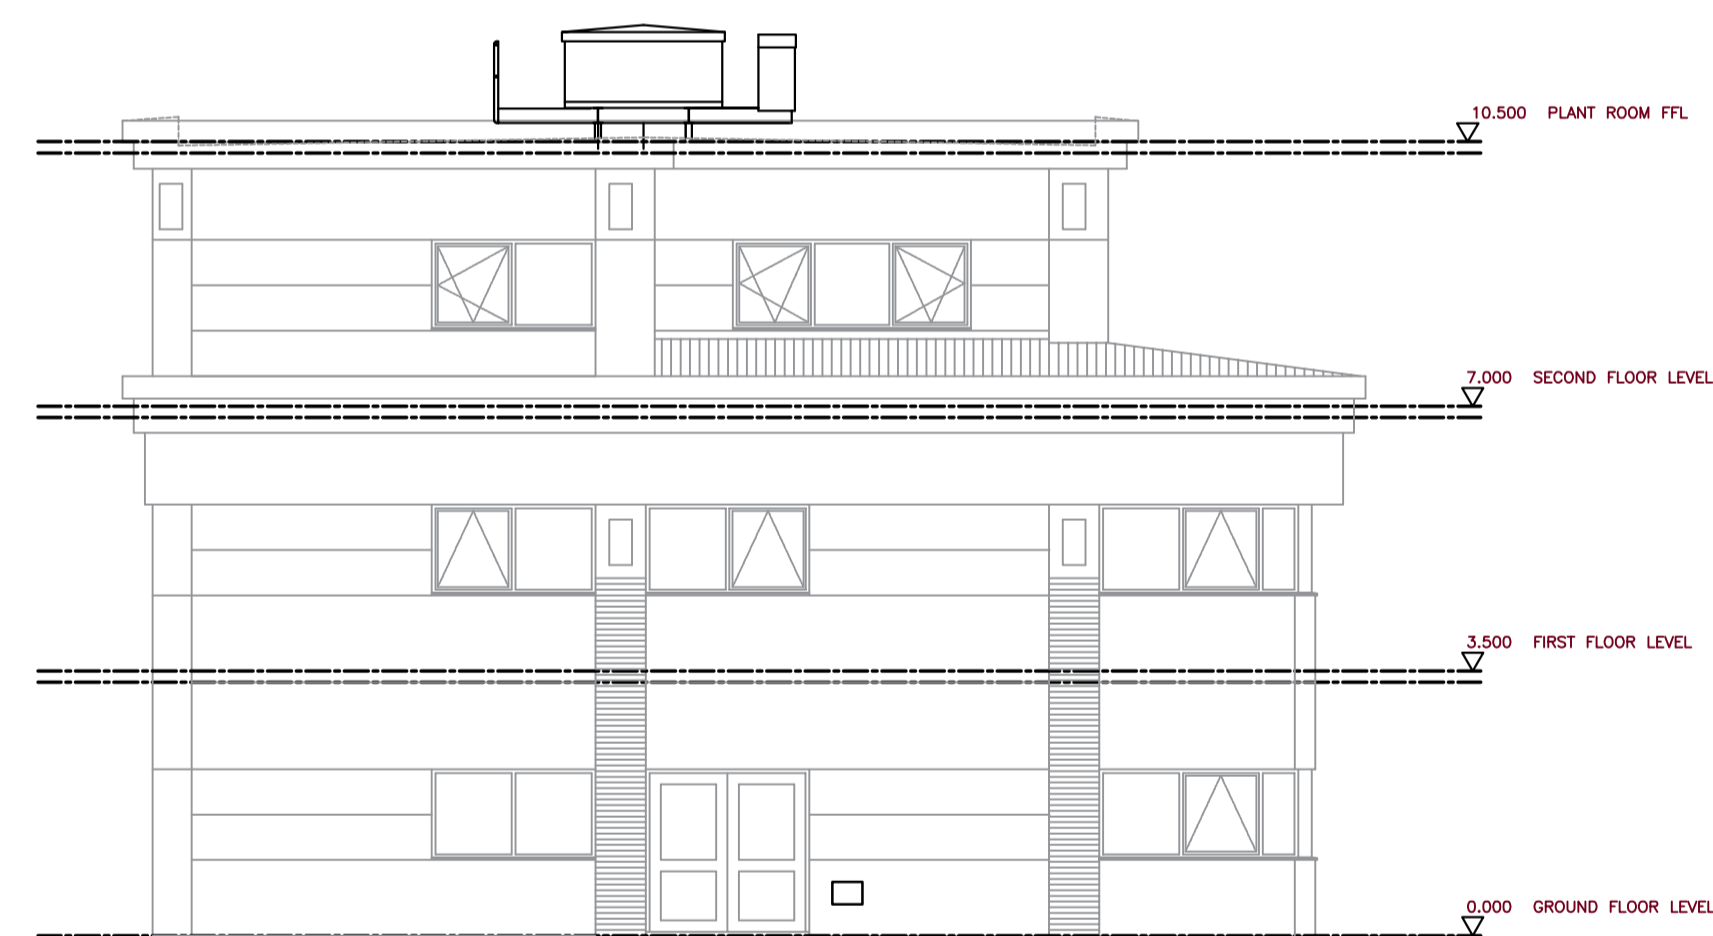

EXISTING
A.H.U. PLANT & SCREEN BEHIND

ELEVATION 6

ELEVATION 5

EXISTING
A.H.U. & SCREEN

ELEVATION 7

EXISTING SCREENING TO
A.H.U. PLANT

ELEVATION 8

ELEVATION KEY

P01 PLANNING	21/07/21	ST	MC
New Description	Date	CHK	APP
Project No: 502086	Scale @ A1: 1:100	Drawn By: JE	

Vision, form and function

Project:
Kent Innovation Centre
Millenium Way
Westwood
Broadstairs CT10 2QQ

Client:
Thanet District Council

Title:
Existing Elevations 2 of 2

Drawing Number: KIC-IWD-XX-XX-DR-A-2211	Status: S2	Purpose of Issue: PLANNING	Revision: P01
--	---------------	-------------------------------	------------------