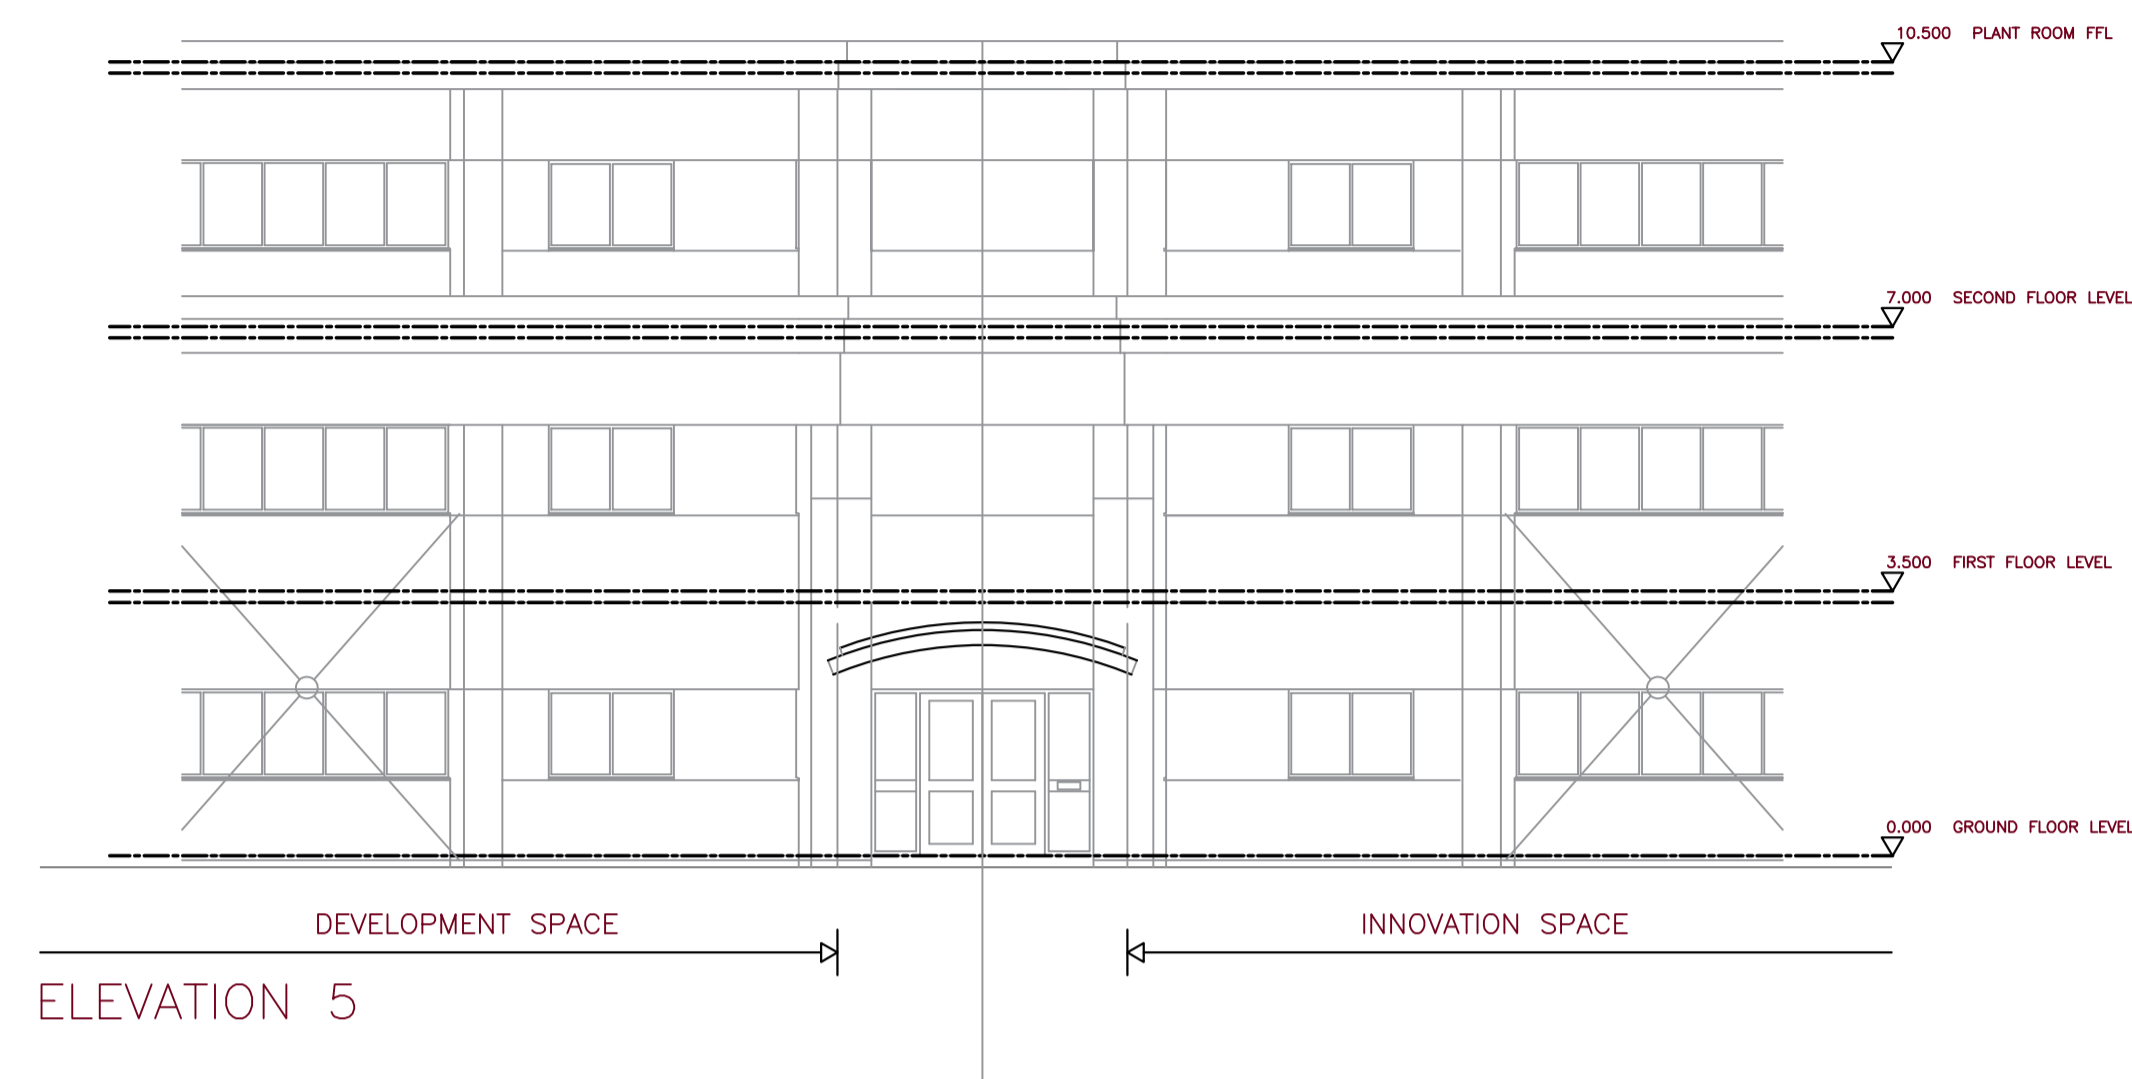

EXISTING
A.H.U. PLANT & SCREEN BEHIND

ELEVATION 6

ELEVATION 5

EXISTING
A.H.U. & SCREEN

ELEVATION 7

EXISTING SCREENING TO
A.H.U. PLANT

ELEVATION 8

ELEVATION KEY

P01 PLANNING	21/07/21	ST	MC
New Description	Date	CHK	APP
Project No: 502086	Scale @ A1: 1:100	Drawn By: JE	

Vision, form and function

Project:
Kent Innovation Centre
Millenium Way
Westwood
Broadstairs CT10 2QQ

Client:
Thanet District Council

Title:
Existing Elevations 2 of 2

Drawing Number: KIC-IWD-XX-XX-DR-A-2211	Status: S2	Purpose of Issue: PLANNING	Revision: P01
--	---------------	-------------------------------	------------------