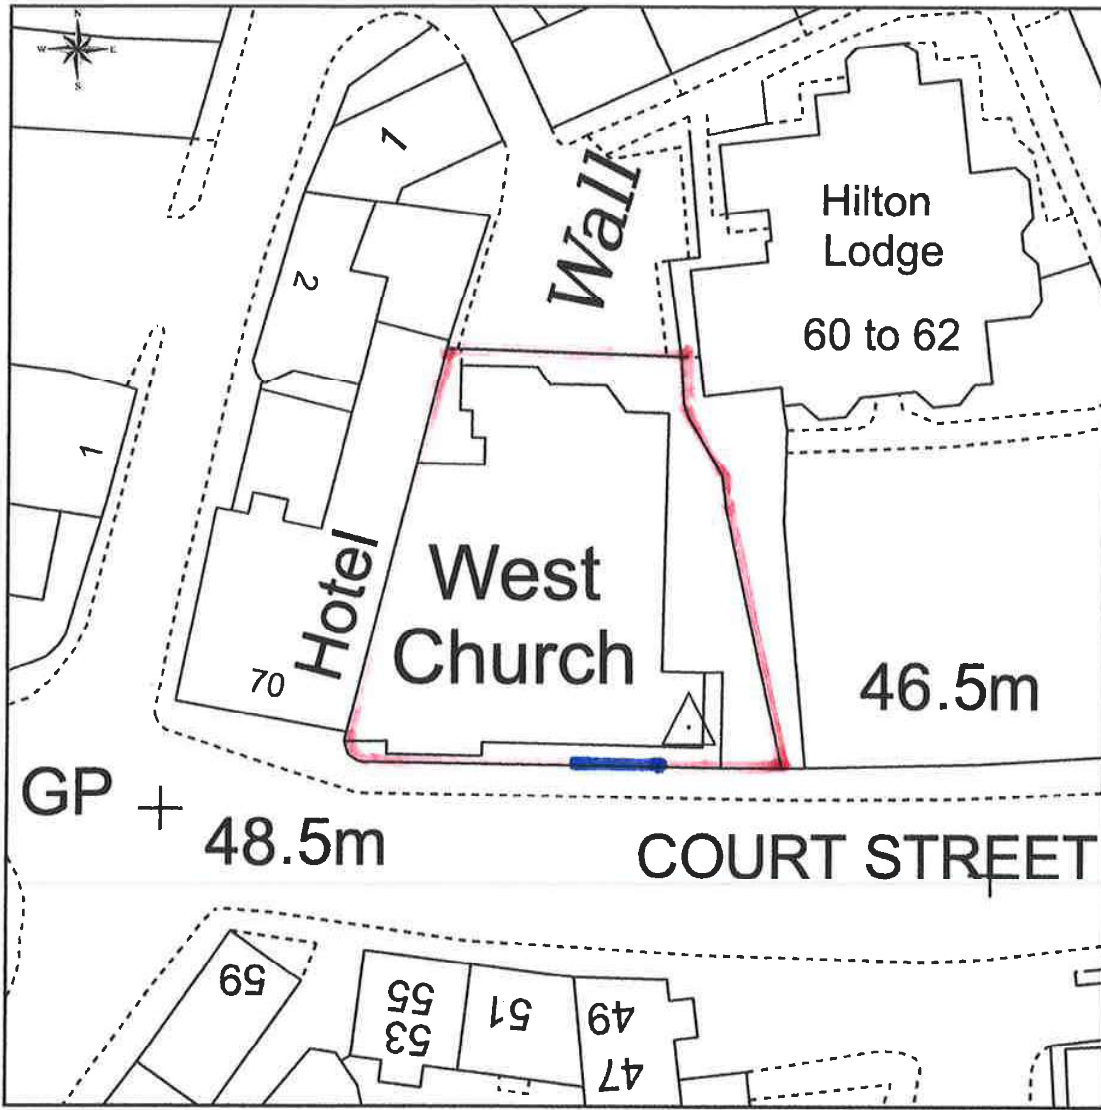

# Haddington West Church - Banner

This Plan includes the following Licensed Data: OS MasterMap, Black and White Site Plan/Block Plan by the Ordnance Survey National Geographic Database and incorporating surveyed revision available at the date of production. Reproduction in whole or in part is prohibited without the prior permission of Ordnance Survey. The representation of a road, track or path is no evidence of a right of way. The representation of features, as lines is no evidence of a property boundary. © Crown copyright and database rights, 2021. Ordnance Survey 0100031673

0m 5m 10m 15m 20m 25m 30m 35m 40m

Scale: 1:500, paper size: A4

*Position of banner*