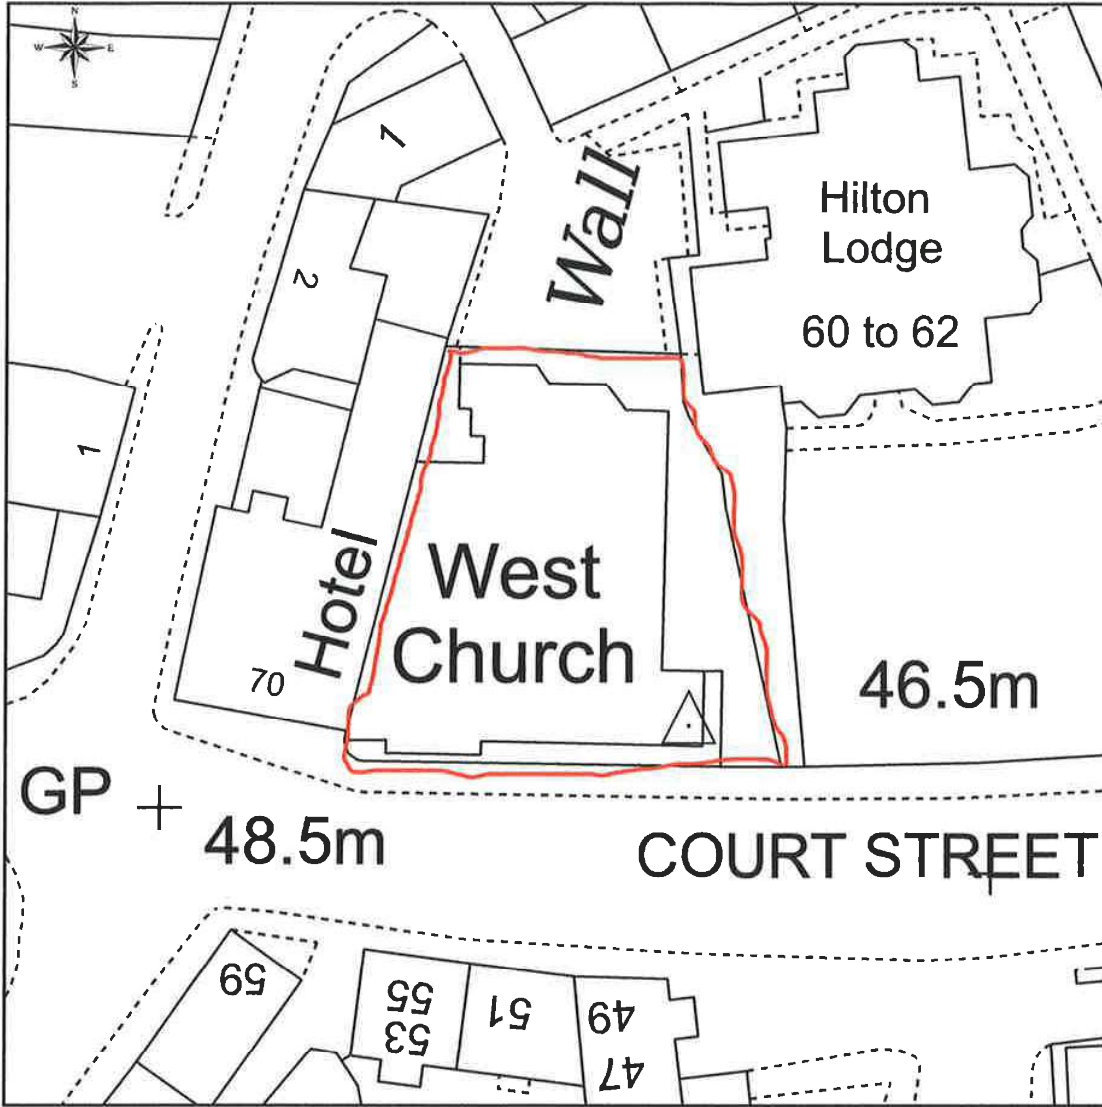

Haddington West Church - Banner

This Plan includes the following Licensed Data: OS MasterMap, Black and White Site Plan/Block Plan by the Ordnance Survey National Geographic Database and incorporating surveyed revision available at the date of production. Reproduction in whole or in part is prohibited without the prior permission of Ordnance Survey. The representation of a road, track or path is no evidence of a right of way. The representation of features, as lines is no evidence of a property boundary. © Crown copyright and database rights, 2021. Ordnance Survey 0100031673

Scale: 1:500, paper size: A4