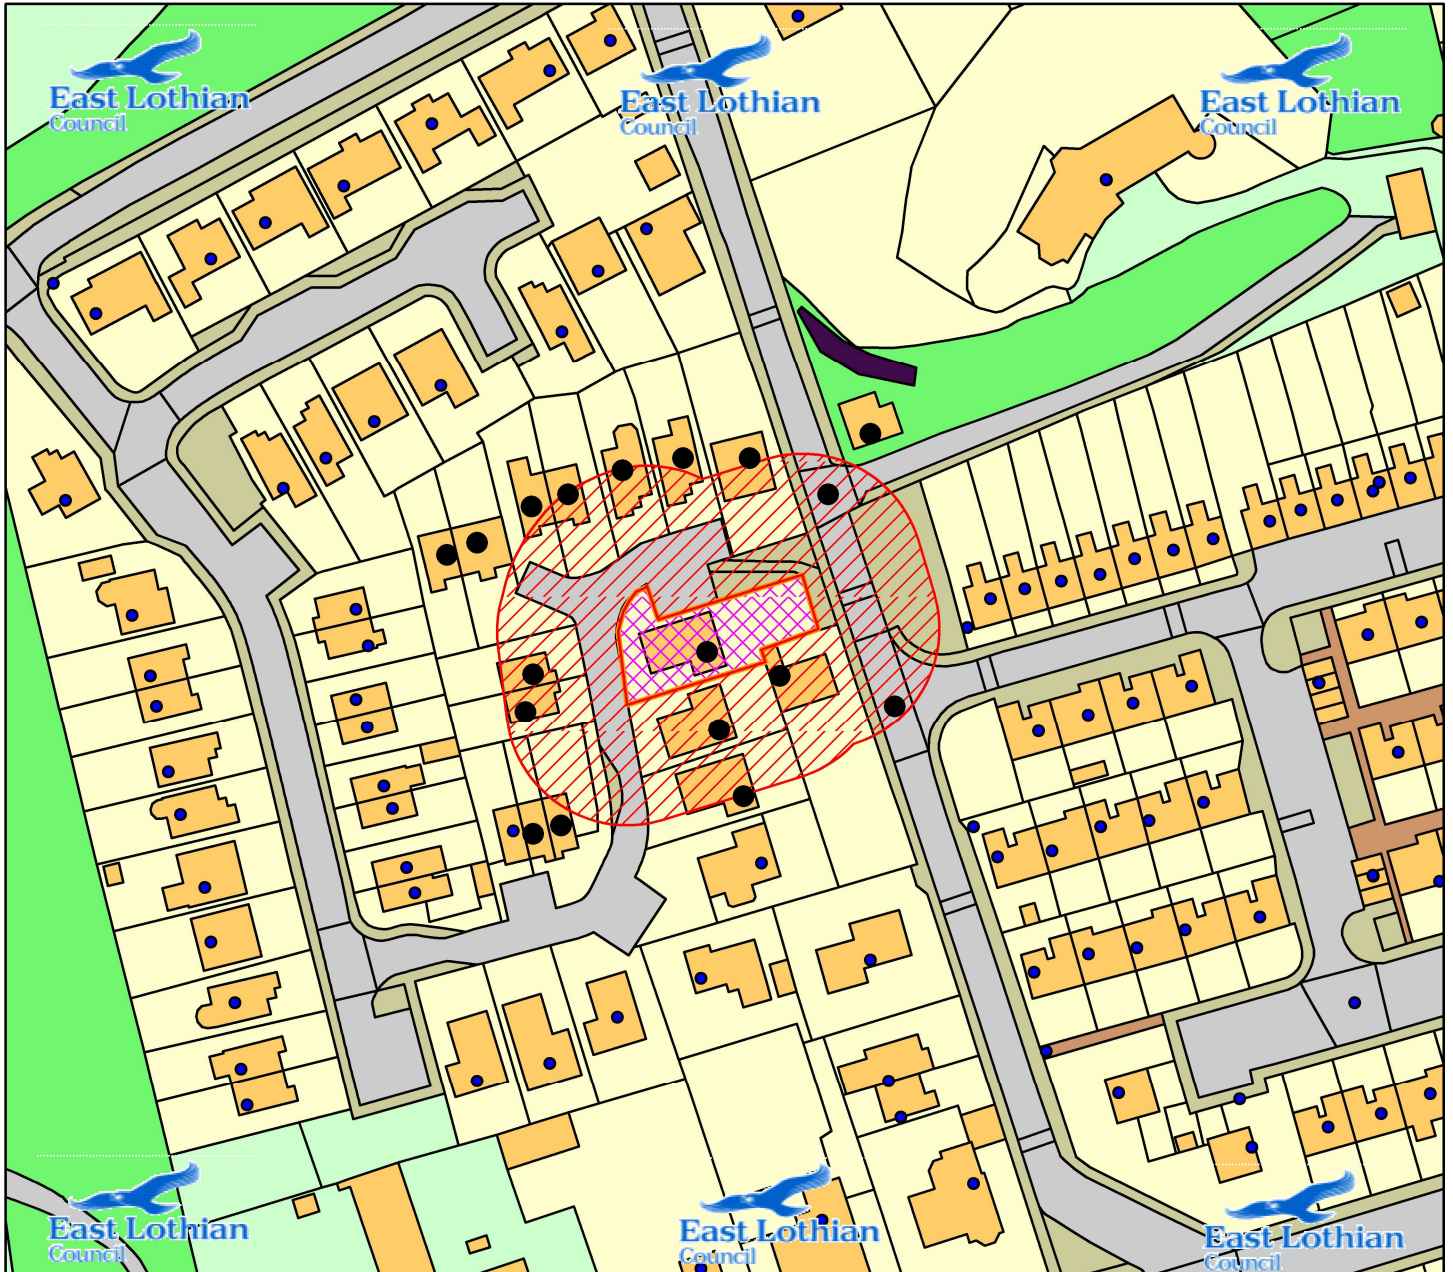

21/00943/P

Not Set

Not Set

Scale : 1:1,250

Organisation	East Lothian Council
Department	Planning
Date	23/07/2021
SLA Number	100023381