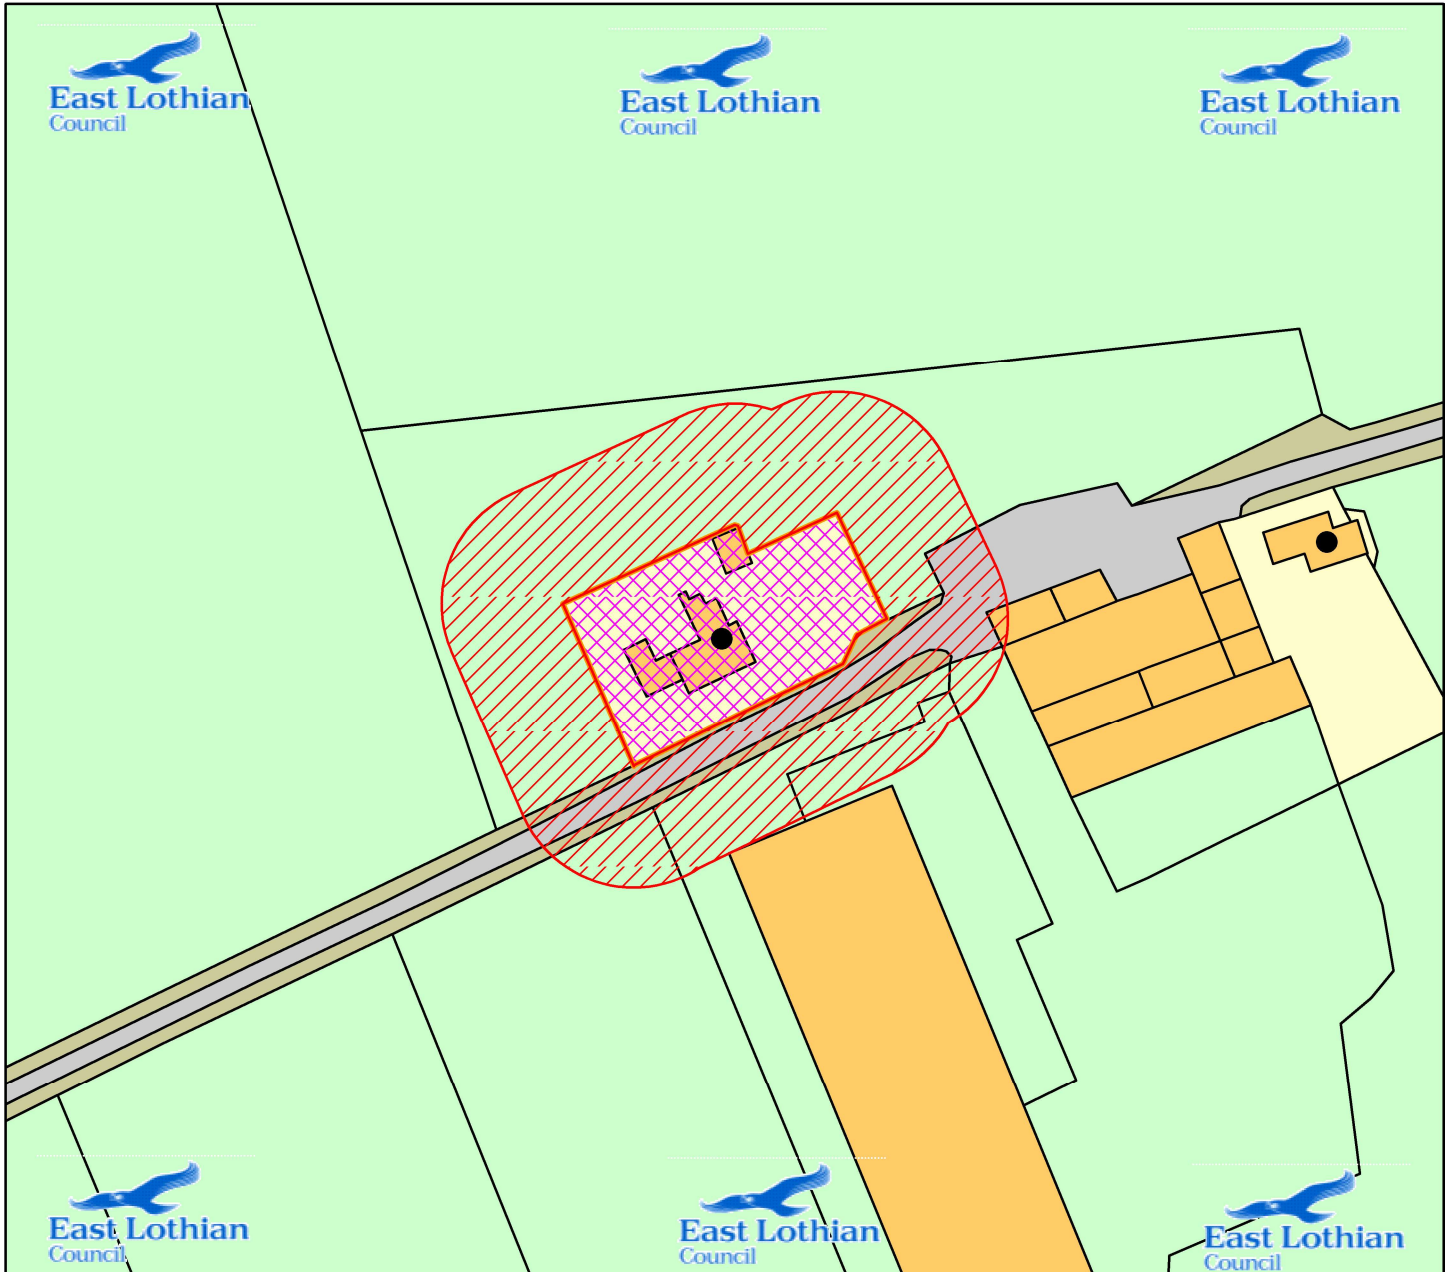

21/00958/P

Not Set

Not Set

Scale : 1:1,250

Organisation	East Lothian Council
Department	Planning
Date	27/07/2021
SLA Number	100023381