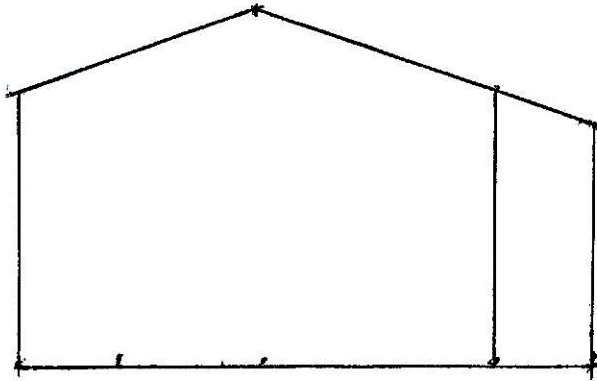

NORTH EAST ELEVATION

NORTH WEST ELEVATION

SOUTH WEST ELEVATION

SOUTH EAST ELEVATION

GROUND PLAN

SCALE 1:50

SHED AND LOG STORES

6 UPPER AUSTIN LODGE FARM OUTBOUNDS,
DICK CHU REF: 21/02057/HOUSE