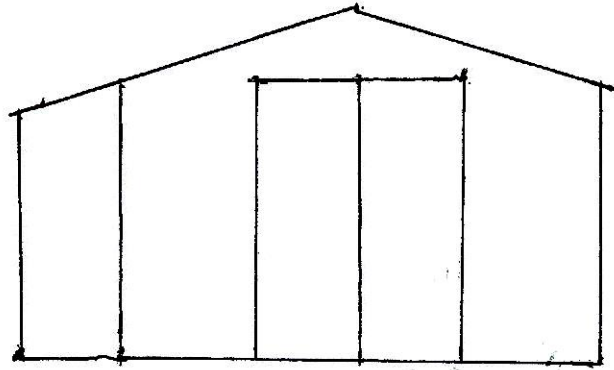

NORTH EAST ELEVATION

NORTH WEST ELEVATION

SOUTH WEST ELEVATION

SOUTH EAST ELEVATION

GROUND PLAN

SCALE 1:50

SHED AND LOG STORES

6 UPPER AUSTIN LODGE FARM OUTBOUNDS,
DICK CHU REF: 21/02057/HOUSE