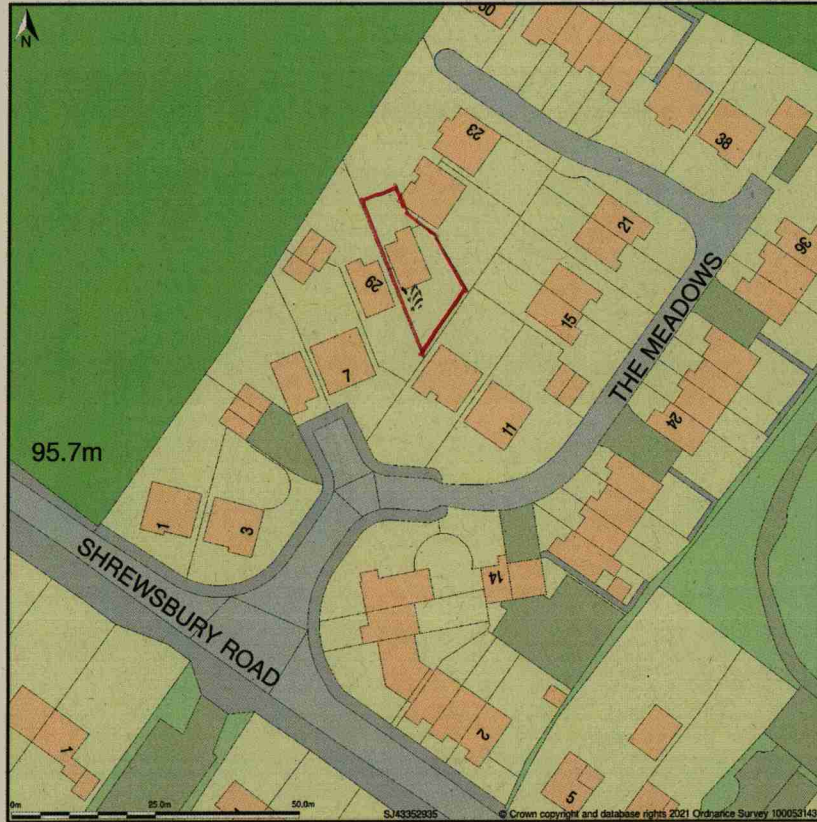

27, The Meadows, Cockshutt, Shropshire, SY12 0QU

Site Plan shows area bounded by: 343281.19, 329282.62 343422.61, 329424.04 (at a scale of 1:1250), OSGridRef: SJ43352935. The representation of a road, track or path is no evidence of a right of way. The representation of features as lines is no evidence of a property boundary.

Produced on 6th Jul 2021 from the Ordnance Survey National Geographic Database and incorporating surveyed revision available at this date. Reproduction in whole or part is prohibited without the prior permission of Ordnance Survey. © Crown copyright 2021. Supplied by www.buyaplan.co.uk a licensed Ordnance Survey partner (100053143). Unique plan reference: #00648605-EB8C1E