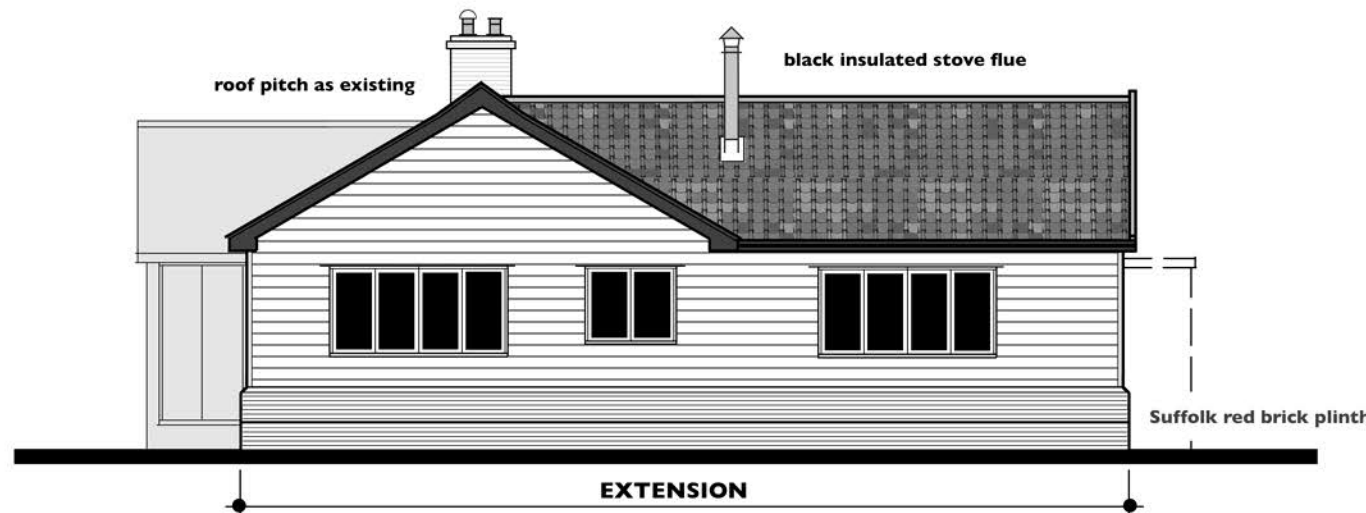

:: Front (East) :: Proposed :: 1:100 ::

:: Side (North) :: Proposed :: 1:100 ::

Proposed Appearance:

Roof: Reclaimed natural clay pantiles colour: red/brown to match existing
Walls: Treated sw weatherboard colour: tba over Suffolk red brick plinth 450 above dpc.
Joinery: Powder coated aluminium colour: tba

**Elevations :: Proposed :: 1
 Scale: 1:100 at A3
 Drg.No.2209.5**

19Jul21