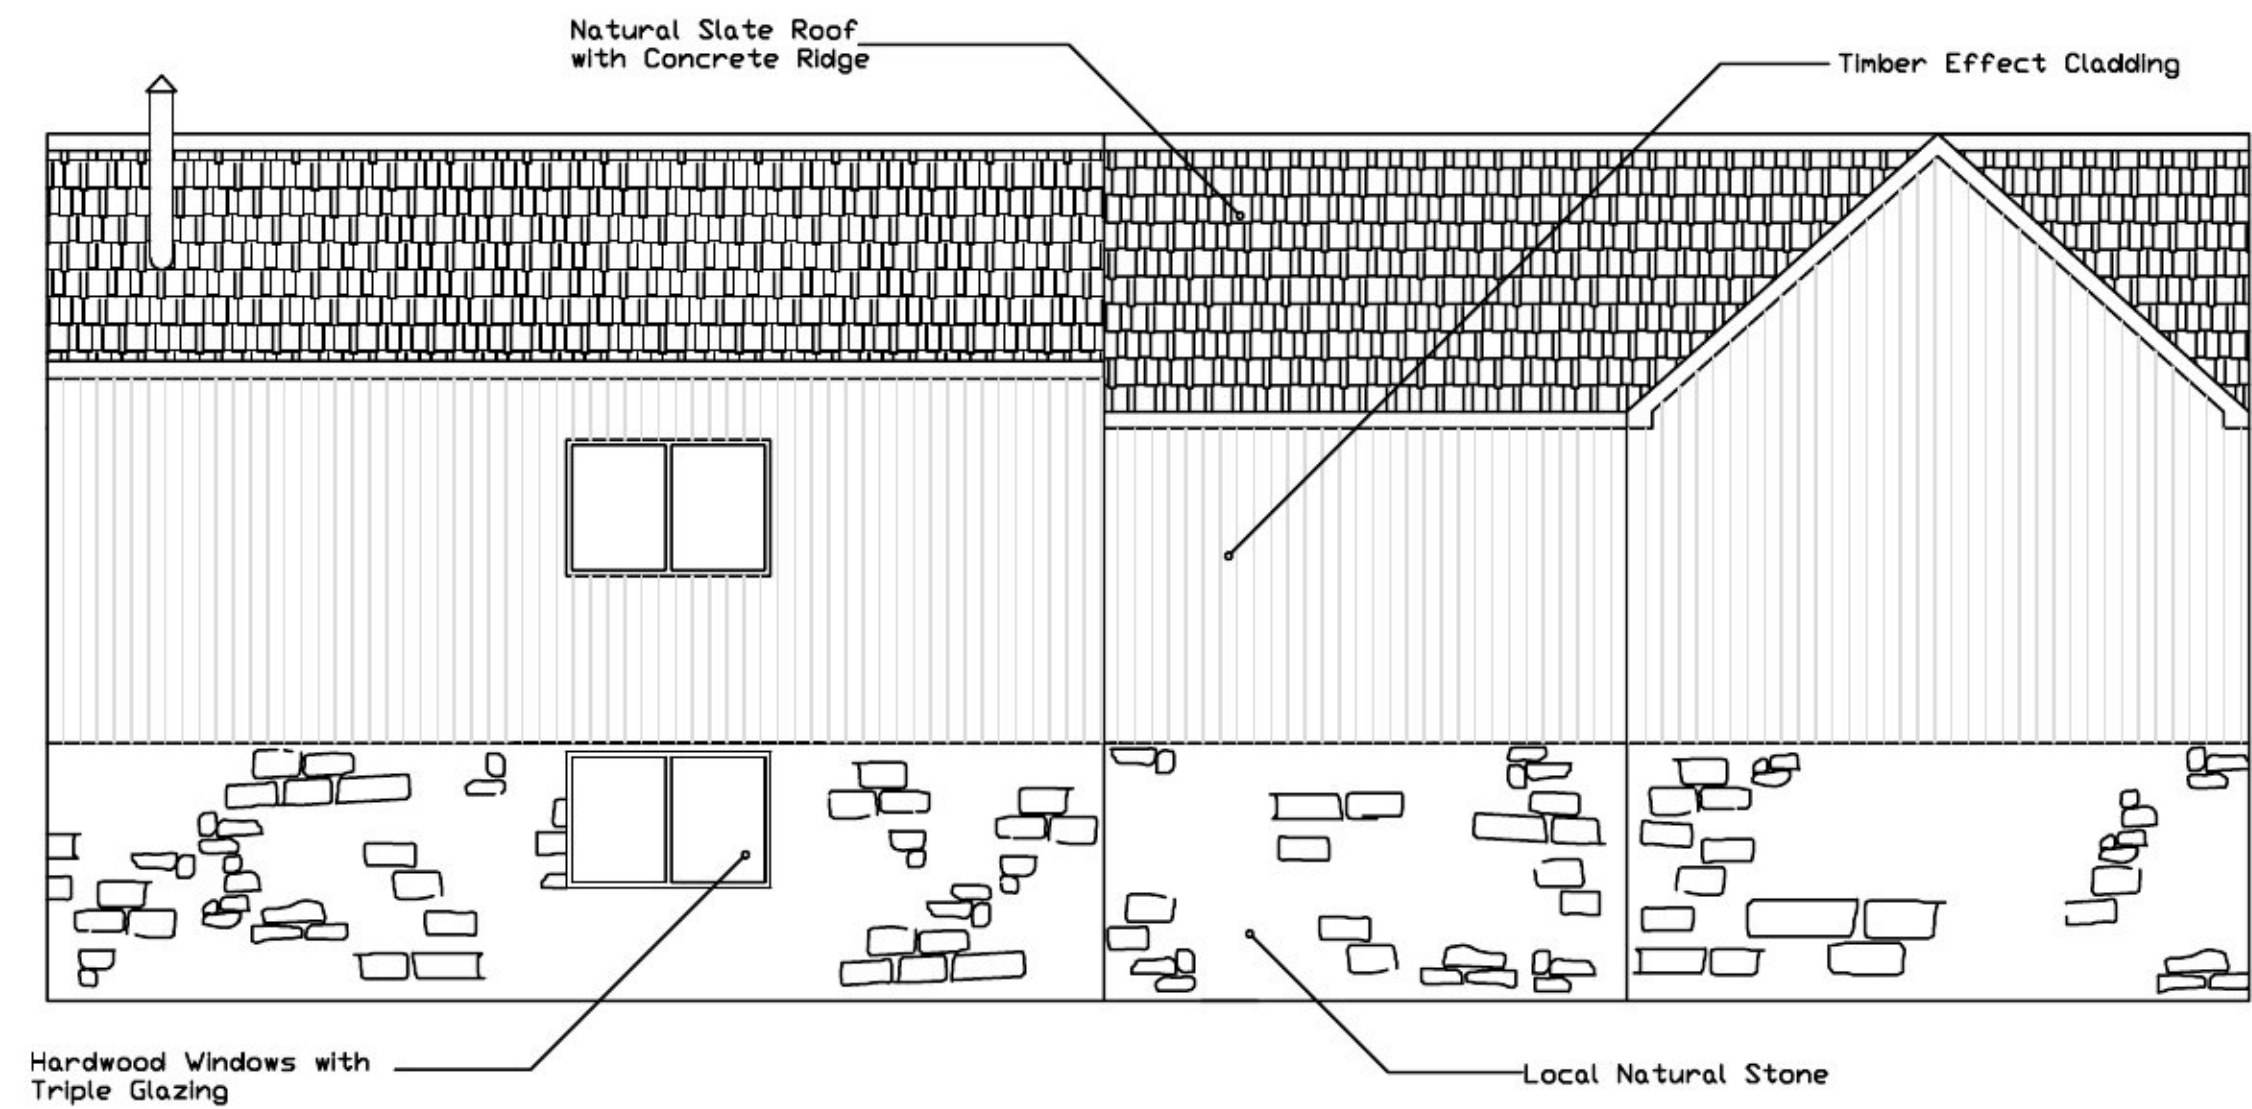

SOUTH EAST ELEVATION

NORTH EAST ELEVATION

SOUTH WEST ELEVATION

NORTH WEST ELEVATION

Designed by	Checked by	Approved by - date	File name	Date 01/05/21	Scale 1:100
Paul Gendall Sowanna Farm, Cury Cross lanes, Helston, Cornwall TR12 7QX			Title Prospidnick Farm - Proposed Elevations		Edition Sheet
Tel:01326 241048 Mobi:07854 426170			Drawing No: PR03		