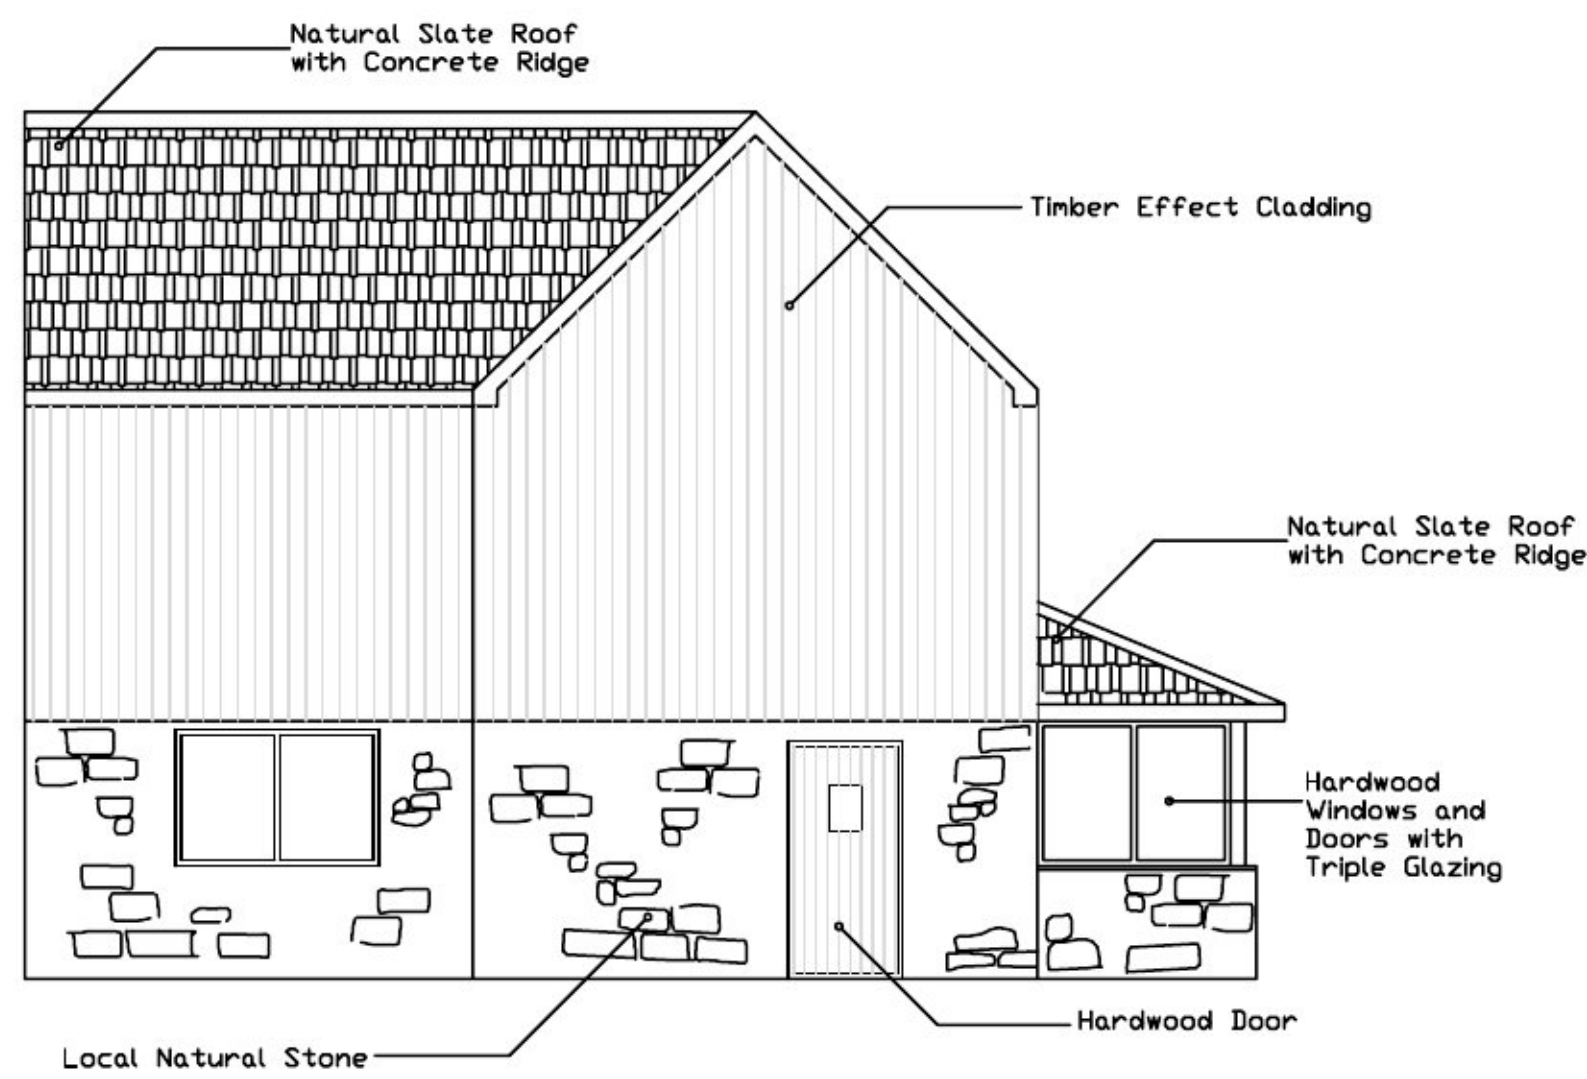

SOUTH EAST ELEVATION

NORTH EAST ELEVATION

SOUTH WEST ELEVATION

NORTH WEST ELEVATION

Designed by	Checked by	Approved by - date	File name	Date 01/05/21	Scale 1:100
Paul Gendall Sowanna Farm, Cury Cross lanes, Helston, Cornwall TR12 7QX			Title Prospidnick Farm - Proposed Elevations		Edition Sheet
Tel:01326 241048 Mobi:07854 426170			Drawing No: PR03		