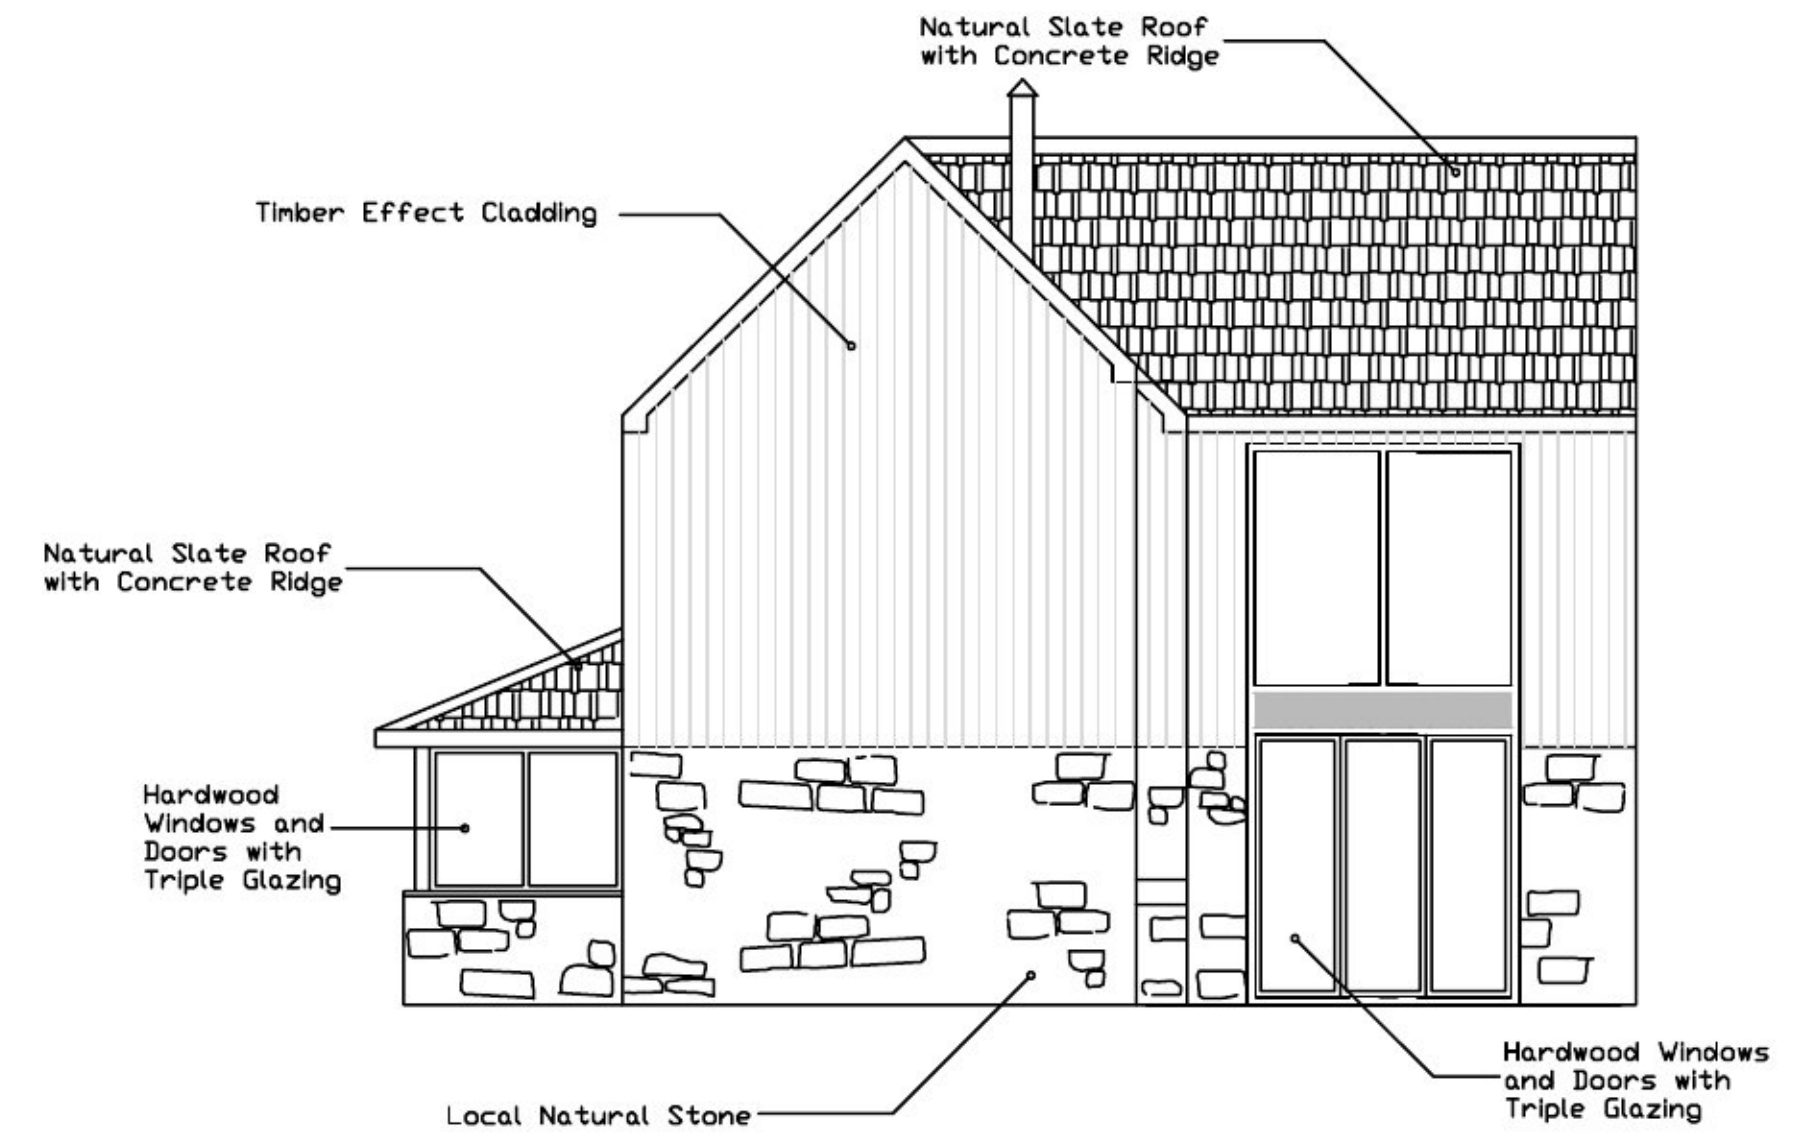

SOUTH EAST ELEVATION

NORTH EAST ELEVATION

SOUTH WEST ELEVATION

NORTH WEST ELEVATION

Designed by	Checked by	Approved by - date	File name	Date 01/05/21	Scale 1:100
Paul Gendall Sowanna Farm, Cury Cross lanes, Helston, Cornwall TR12 7QX			Title Prospidnick Farm - Proposed Elevations		Edition Sheet
Tel:01326 241048 Mobi:07854 426170			Drawing No: PR03		