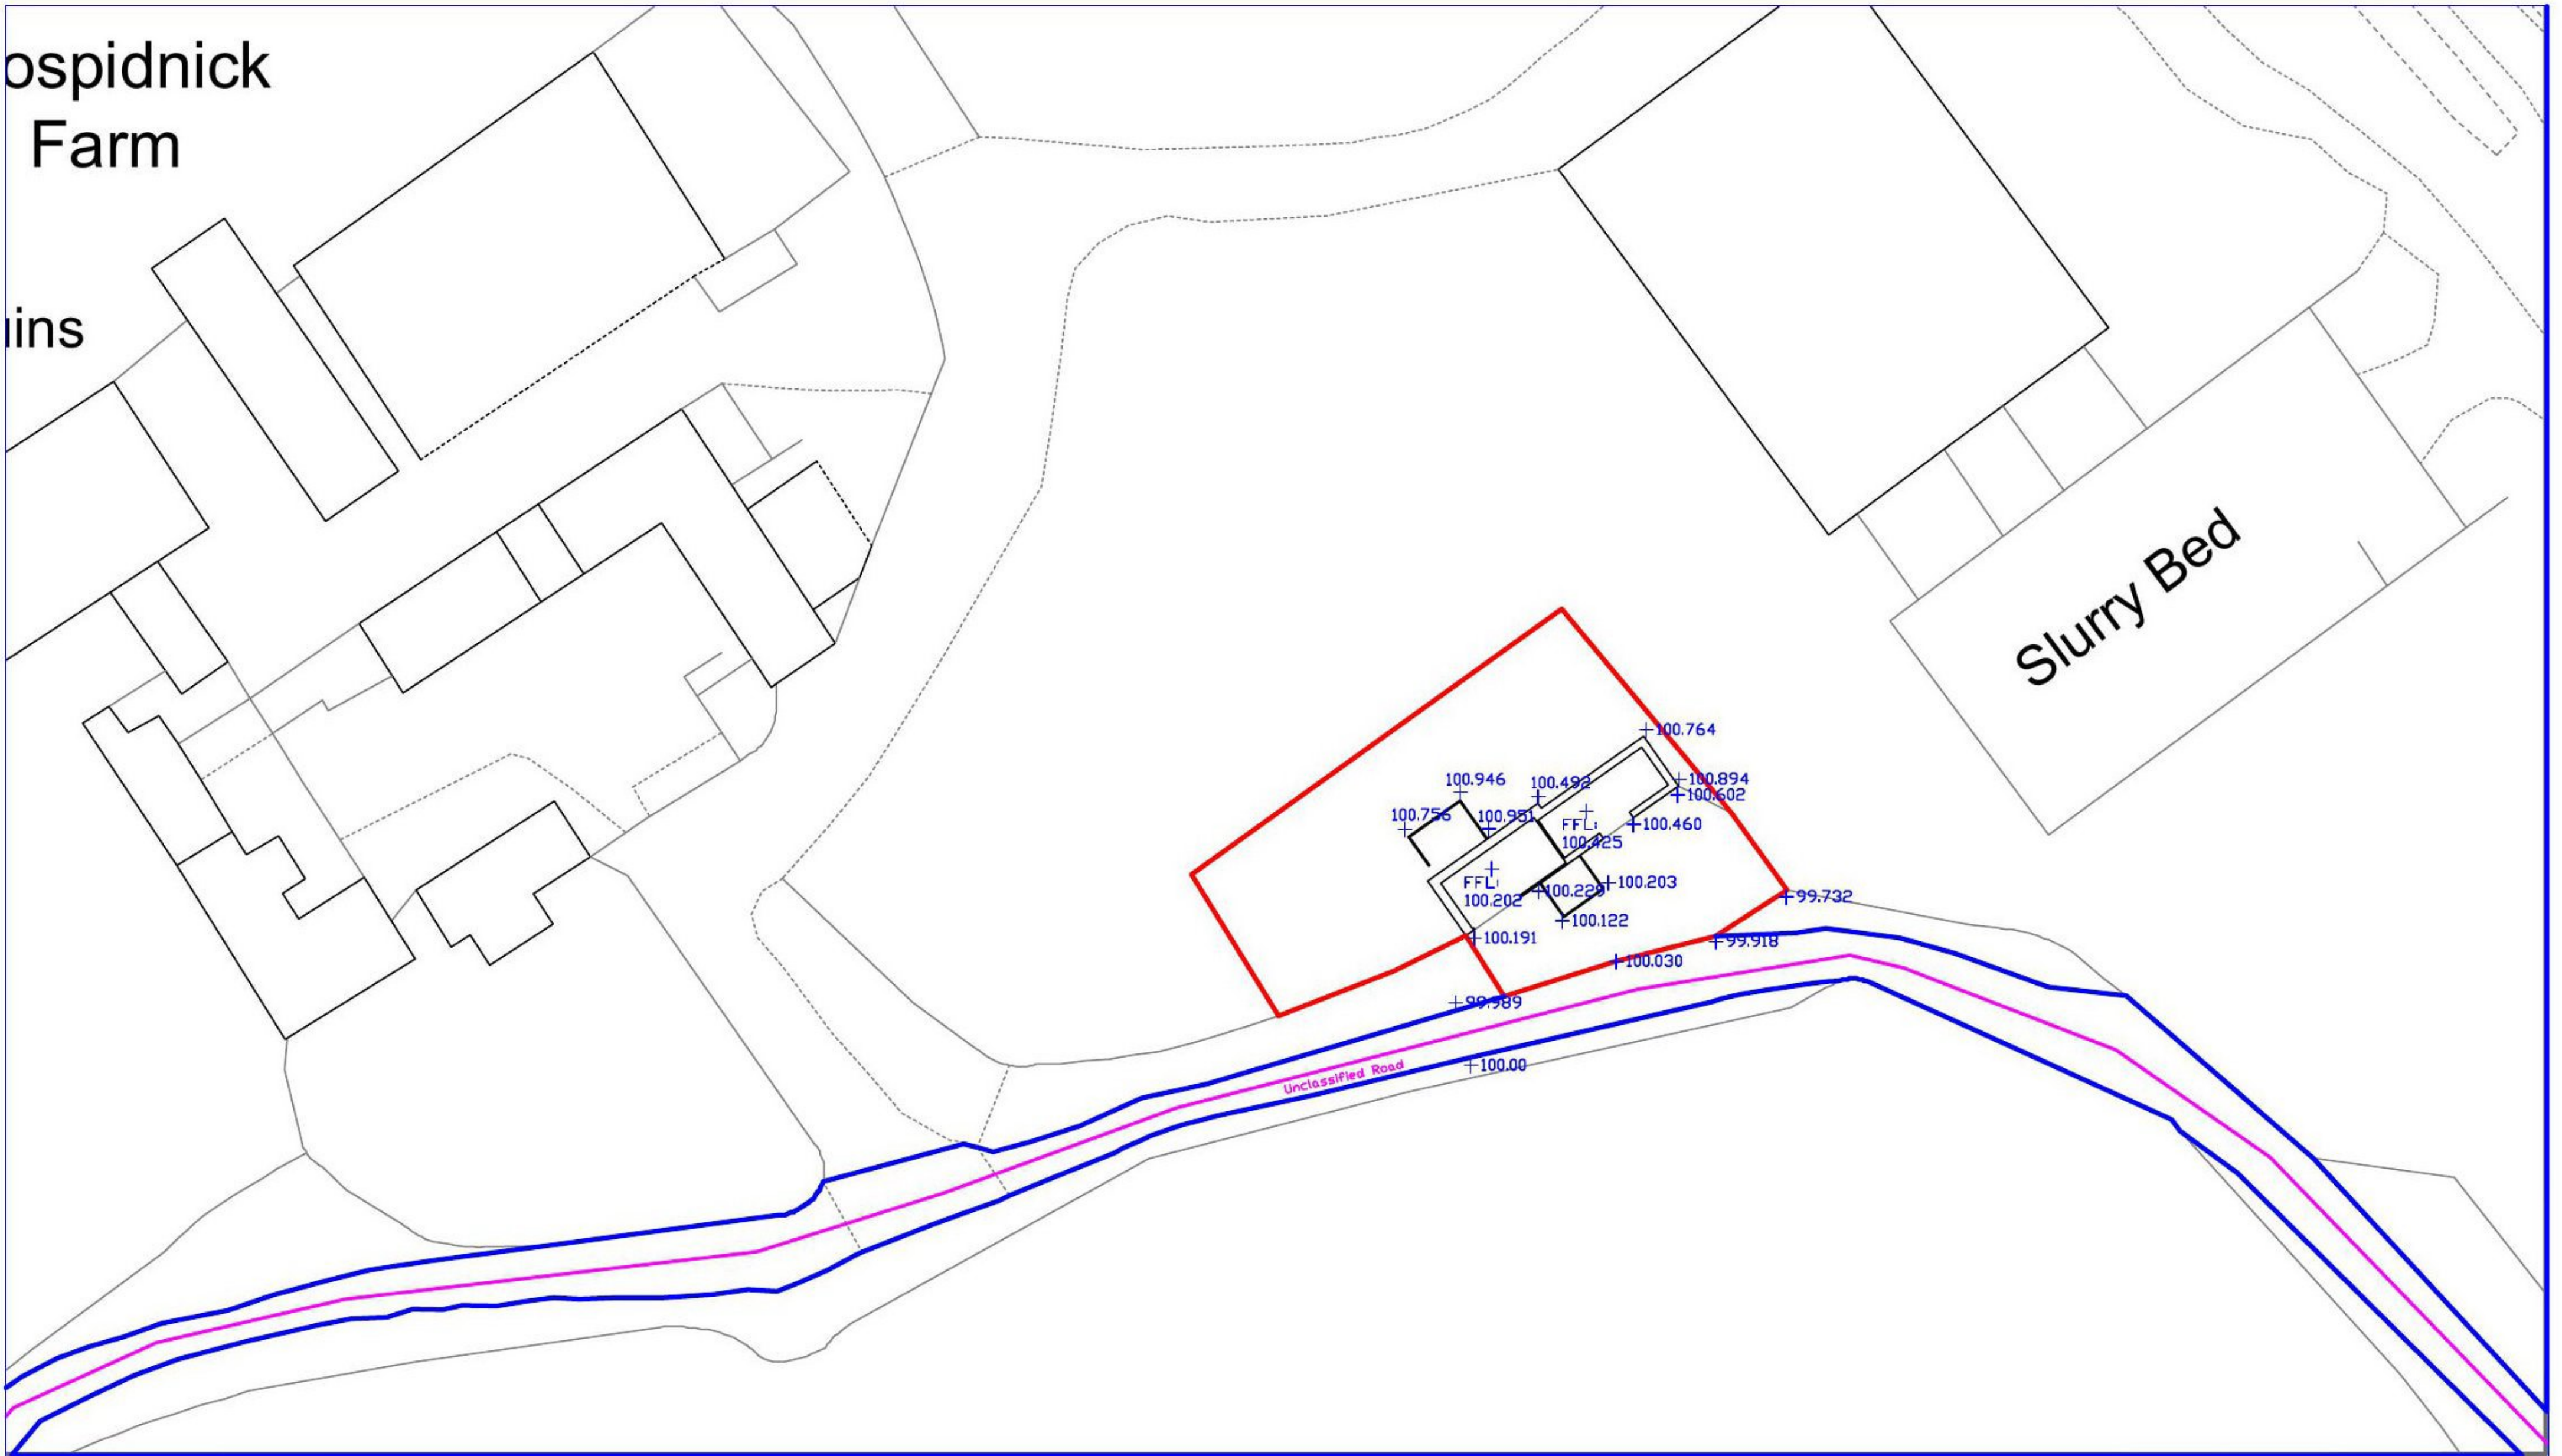

Prospidnick Farm

lans

Slurry Bed

Designed by	Checked by	Approved by - date	File name	Date 26/07/21	Scale 1:500
Paul Gendall Sowanna Farm, Cury Cross lanes, Helston, Cornwall TR12 7QX		Tel:01326 241048 Mobi:07854 426170	Title Prospidnick Farm - Existing Site Plan		
			Drawing No: EX04	Edition	Sheet