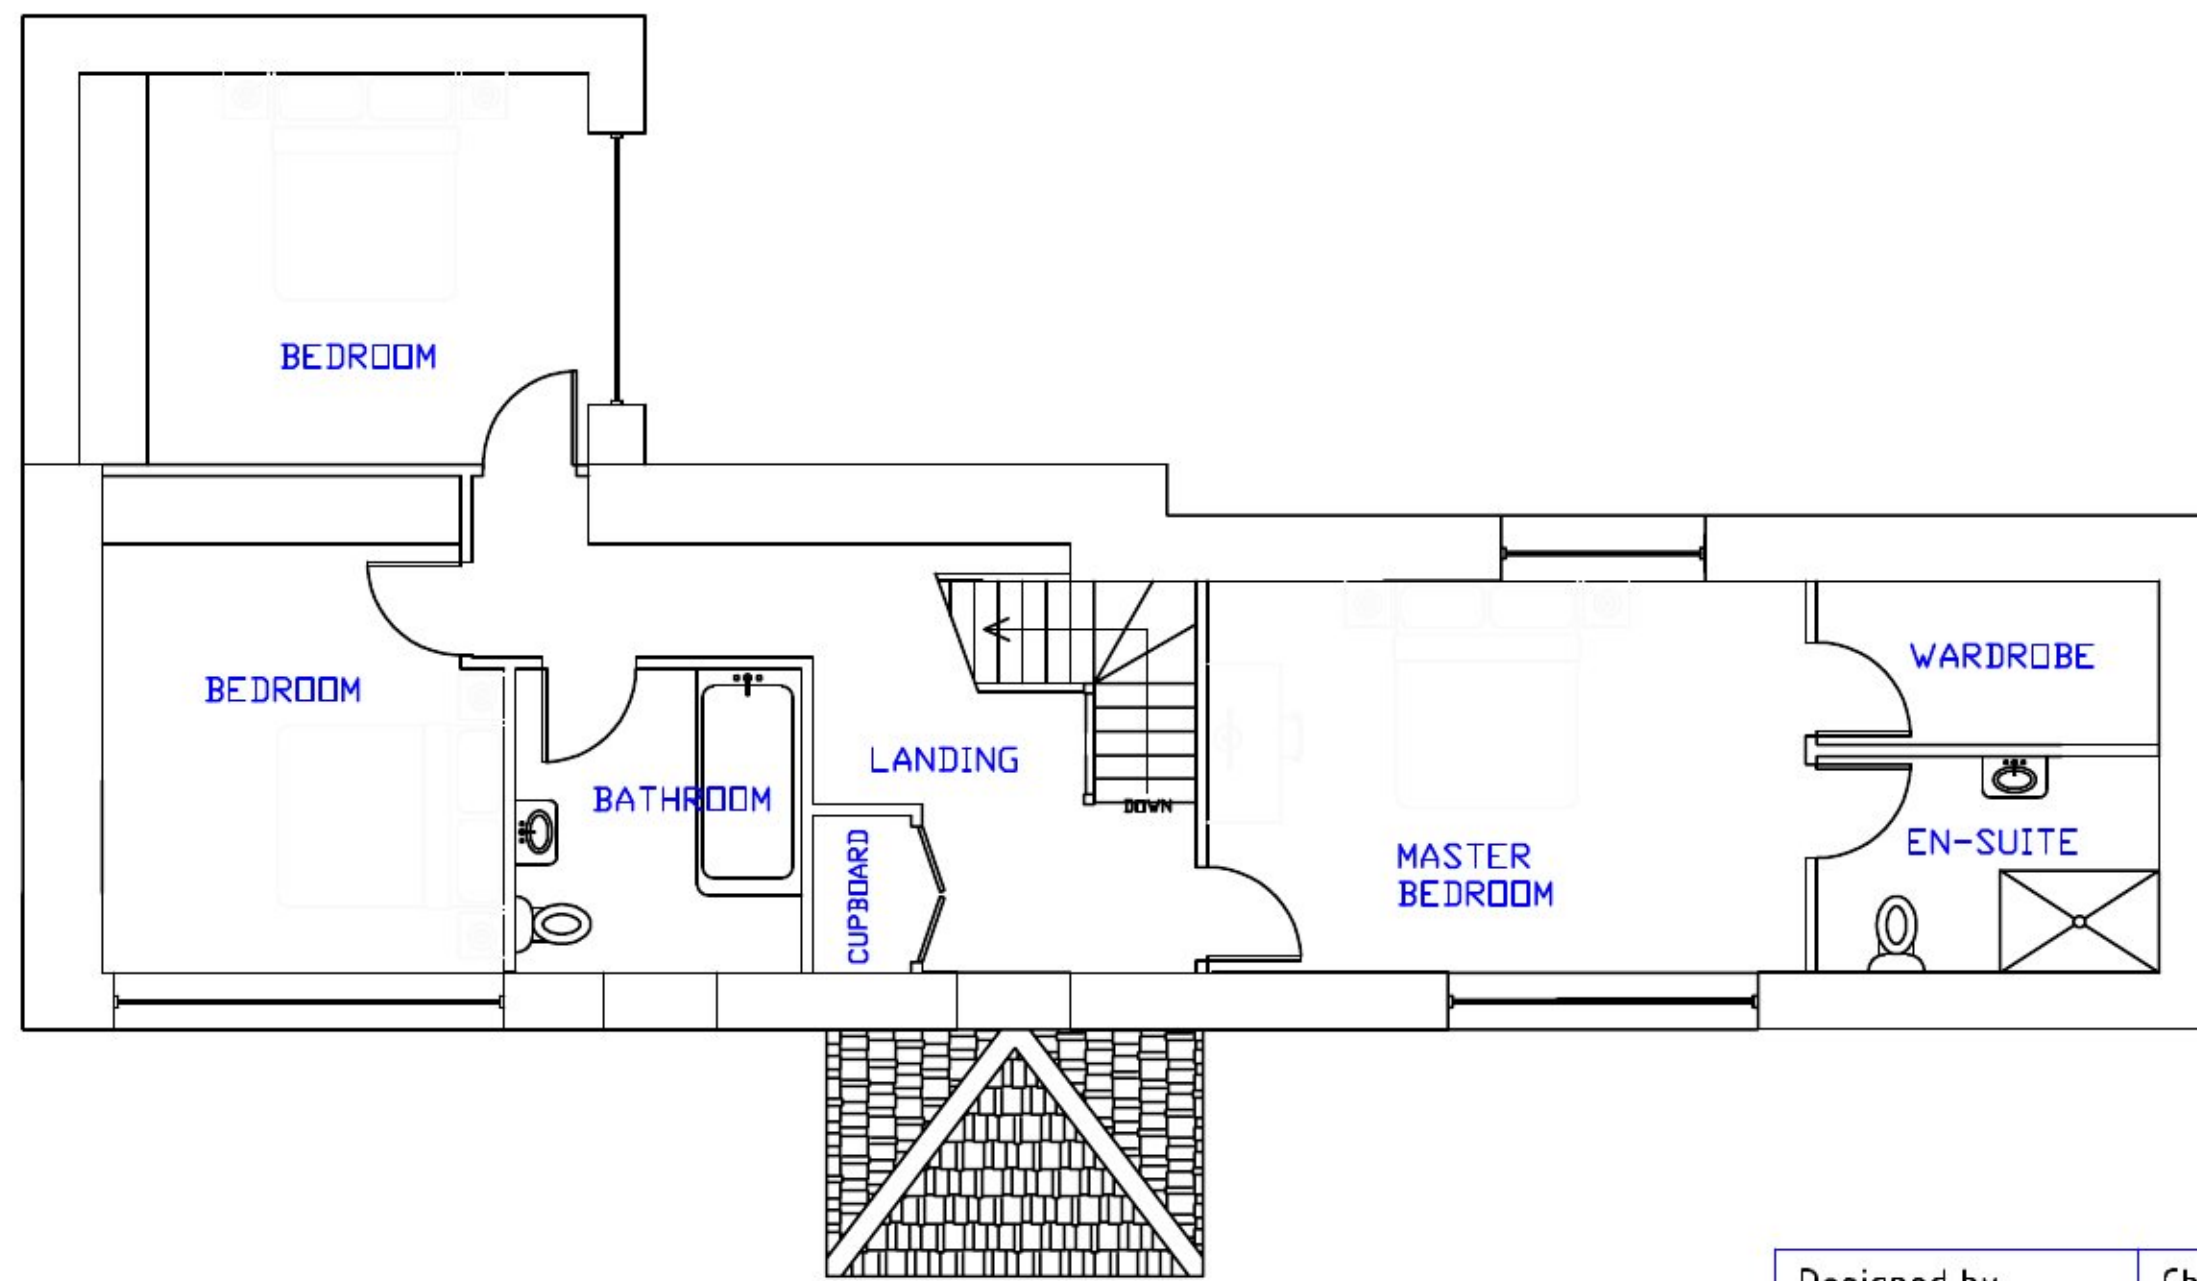

GROUND FLOOR

FIRST FLOOR

Designed by	Checked by	Approved by - date	File name	Date 01/05/21	Scale 1:100
Paul Gendall Sowanna Farm, Cury Cross lanes, Helston, Cornwall TR12 7QX			Title Prospidnick Farm - Proposed Floor Plans		
Tel:01326 241048 Mobi:07854 426170			Drawing No: PR02	Edition	Sheet