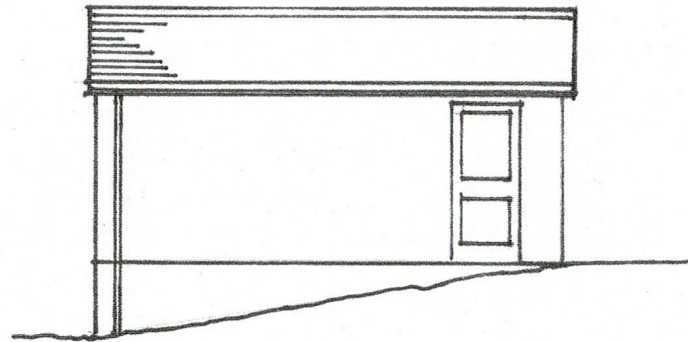

# PROPOSED GARAGE

AT 47A THE SHRUBBERIES, PORTHLEVEN

EAST

NORTH

WEST

SOUTH

WALLS— Rendered Blockwork Painted White

ROOF —Natural Slate

GUTTERS —Black uPVC

SCALE:

ELEVATION 1:100 PLAN 1:50

DATE: JULY 2021

REF: JW1/21