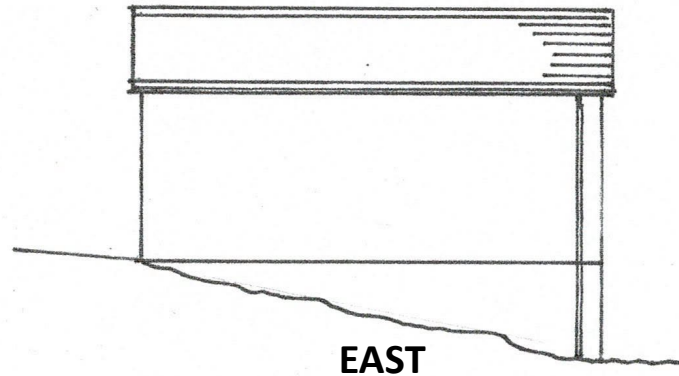

# PROPOSED GARAGE

AT 47A THE SHRUBBERIES, PORTHLEVEN

EAST

NORTH

WEST

SOUTH

WALLS— Rendered Blockwork Painted White

ROOF —Natural Slate

GUTTERS —Black uPVC

SCALE:

ELEVATION 1:100 PLAN 1:50

DATE: JULY 2021

REF: JW1/21