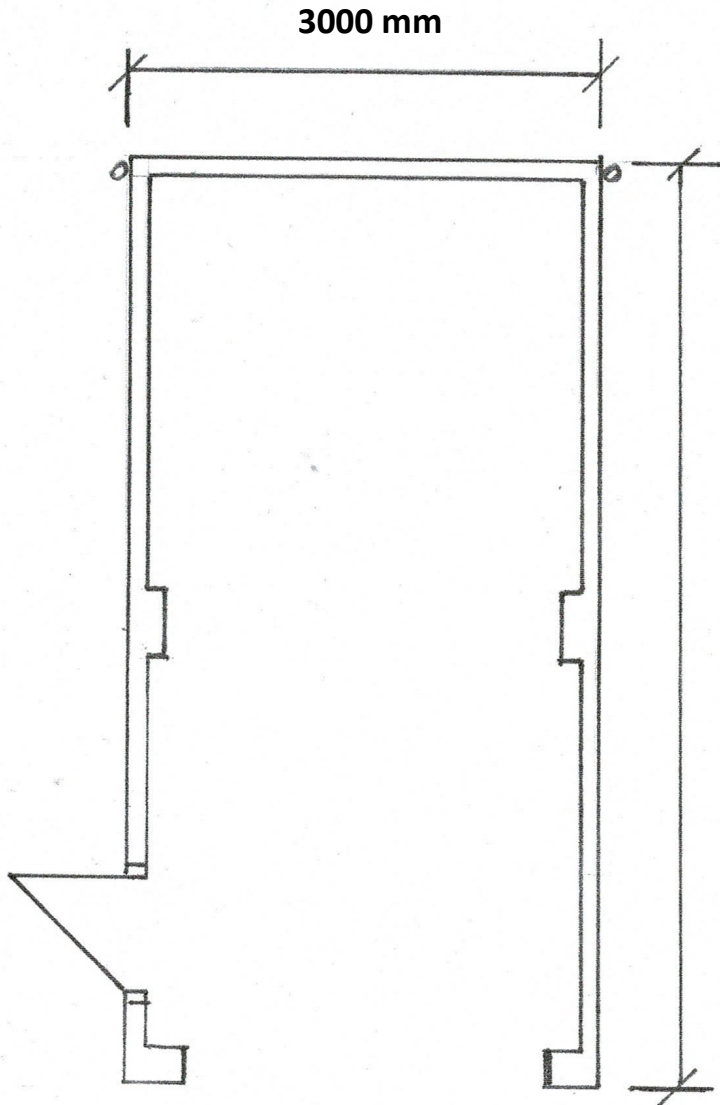

# PROPOSED GARAGE

AT 47A THE SHRUBBERIES, PORTHLEVEN

EAST

NORTH

WEST

SOUTH

WALLS— Rendered Blockwork Painted White

ROOF —Natural Slate

GUTTERS —Black uPVC

SCALE:

ELEVATION 1:100 PLAN 1:50

DATE: JULY 2021

REF: JW1/21