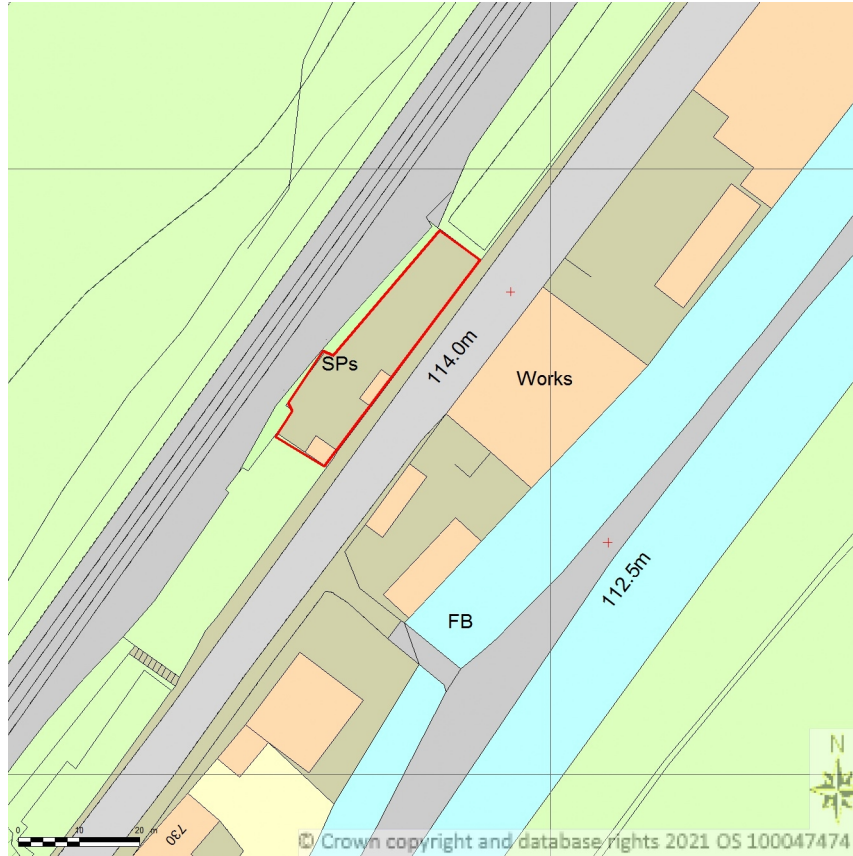

SITE LOCATION PLAN
AREA 2 HA
SCALE: 1:1250 on A4
CENTRE COORDINATES: 396681 , 425857

Supplied by Streetwise Maps Ltd
www.streetwise.net
Licence No: 100047474
16:34:12 09/06/2021