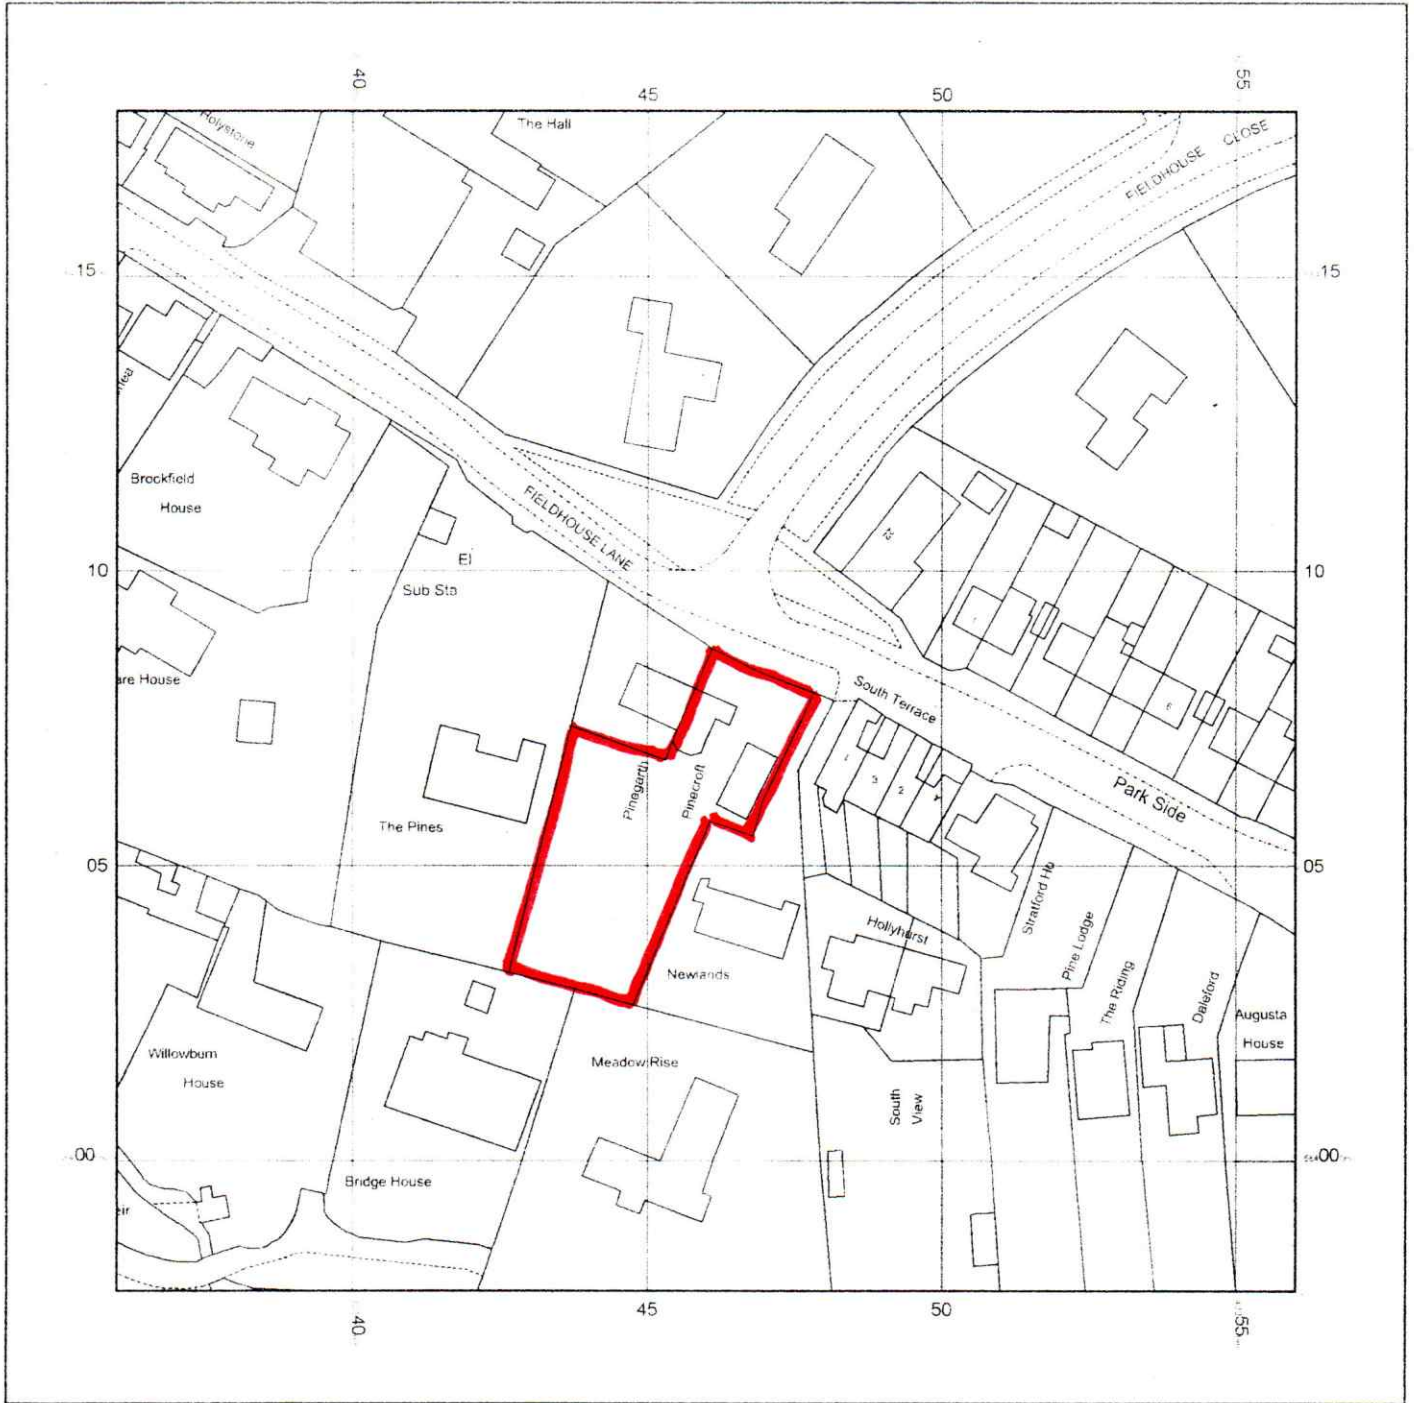

North

0m 1cm = 12.5m 62.5m

Scale 1:1250

© Crown copyright and database rights 2021 Ordnance Survey 100048957. The representation of road, track or path is no evidence of a boundary or right of way. The representation of features as lines is no evidence of a property boundary.

Supplied by: [www.ukmapcentre.com](http://www.ukmapcentre.com)  
 Serial No: 208344  
 Centre Coordinates: 422460,584078  
 Production Date: 19/03/2021 09:30:27

Pinecroft Hepscoth Morpeth NE61 6LT