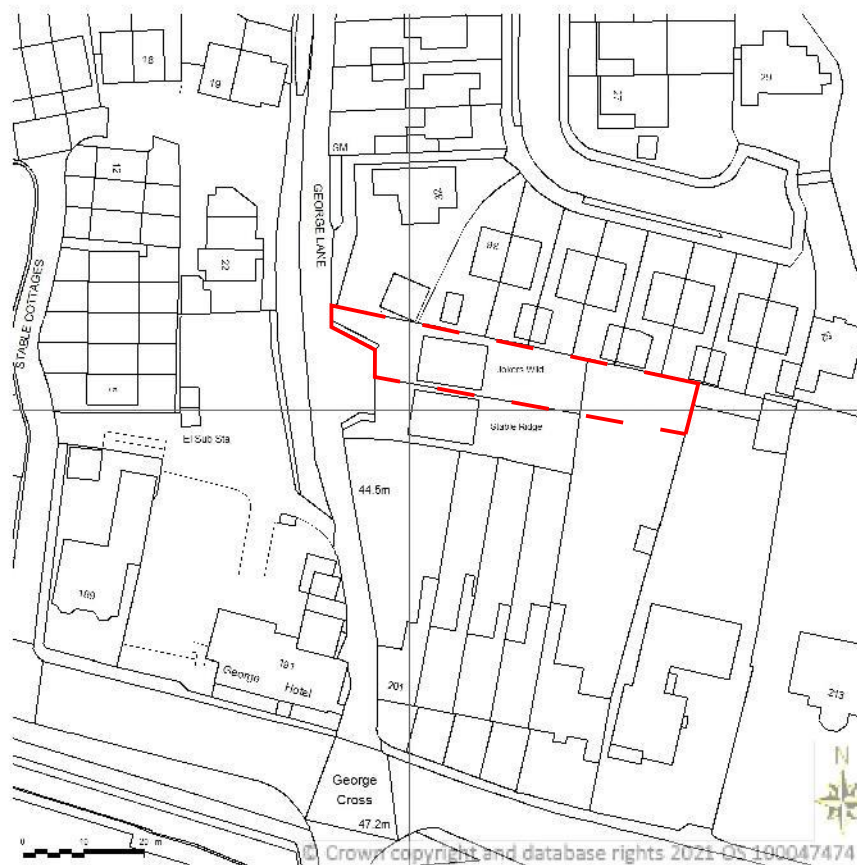

SITE LOCATION PLAN  
AREA 2 HA  
SCALE: 1:1250 on A4  
CENTRE COORDINATES: 254605 , 56195

Supplied by Streetwise Maps Ltd  
[www.streetwise.net](http://www.streetwise.net)  
Licence No: 100047474  
09:52:40 27/07/2021