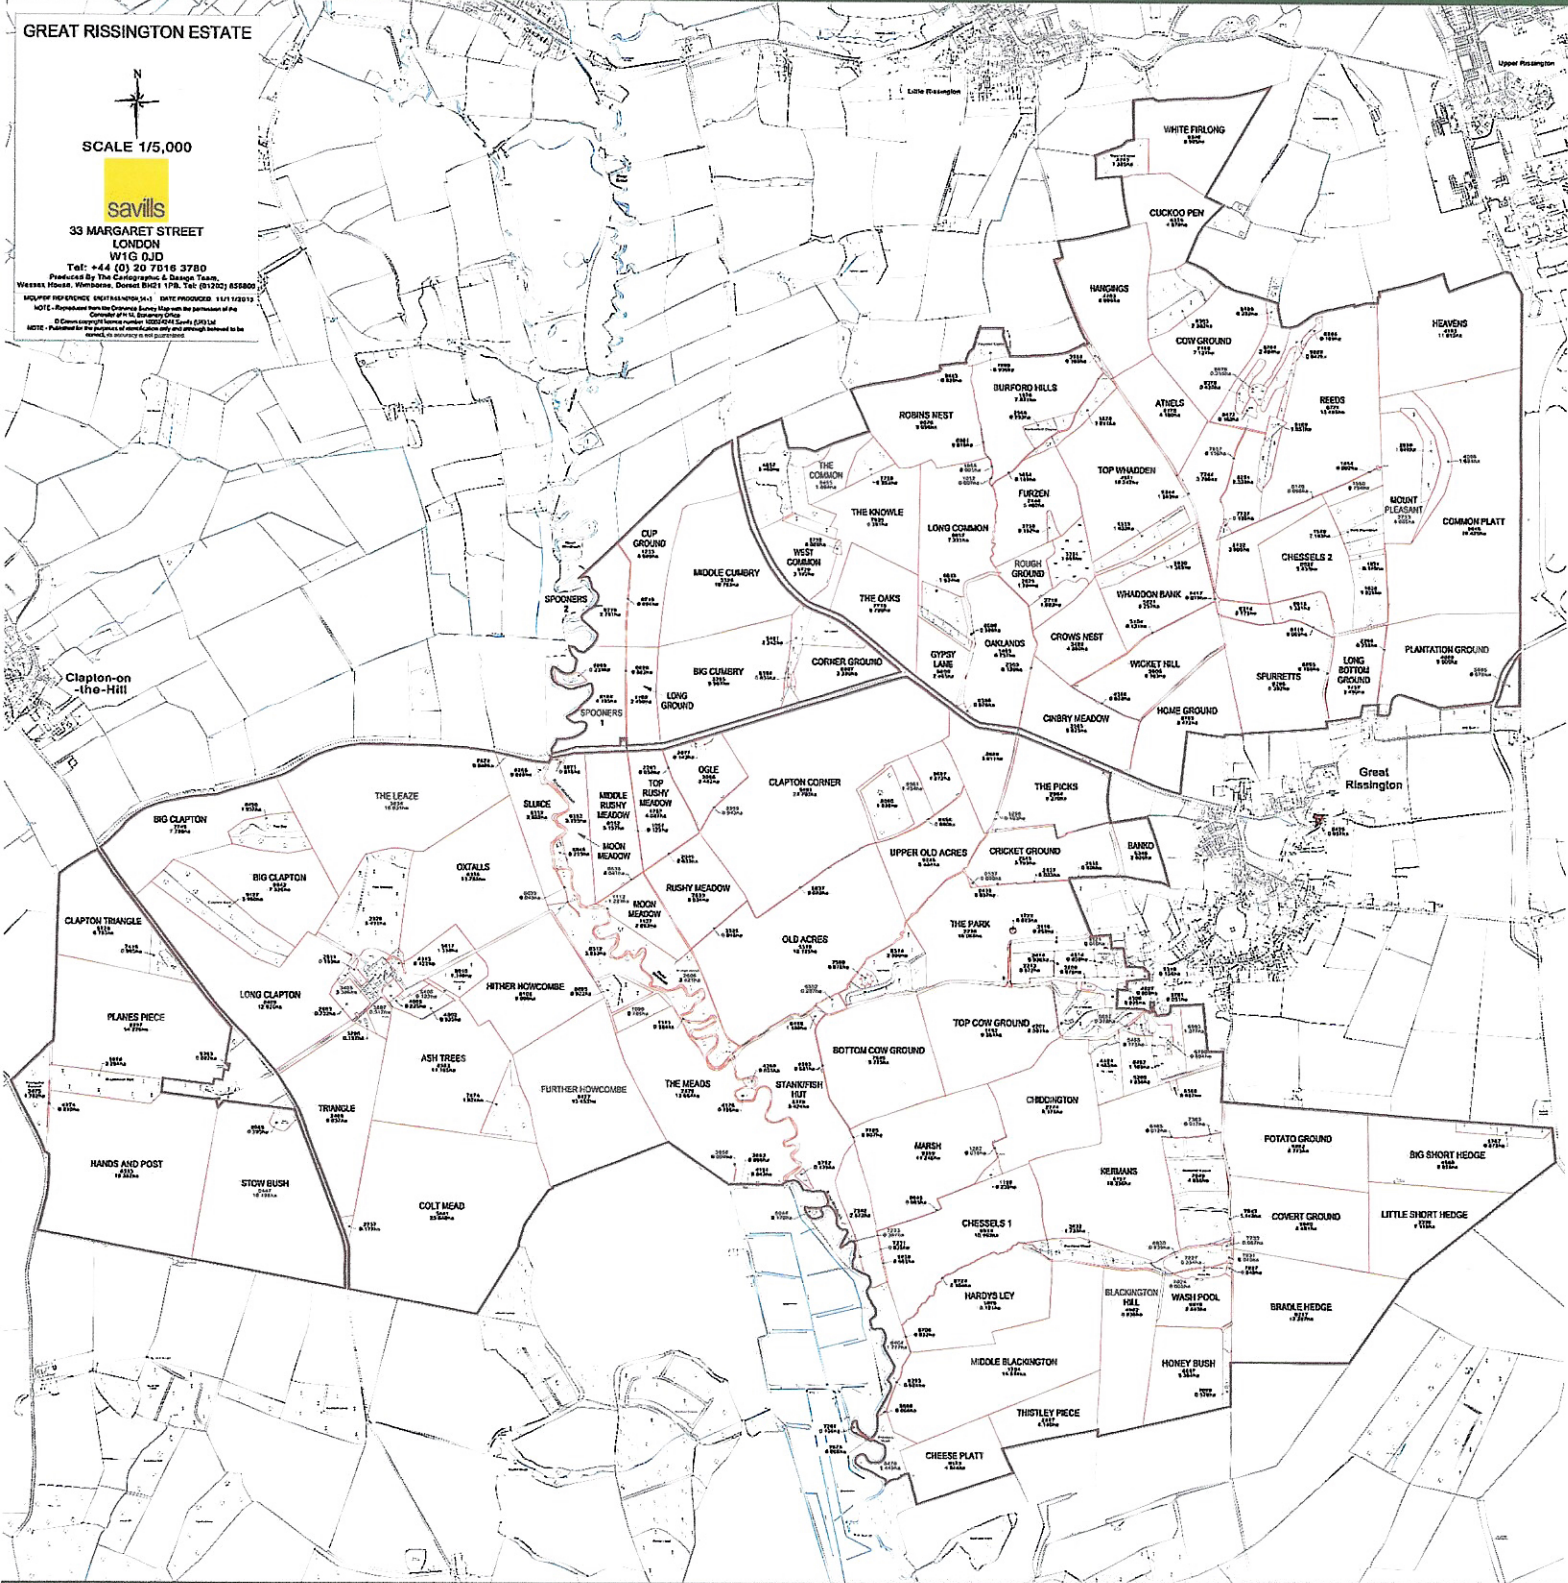

Windrush Estate

GREAT RISSINGTON ESTATE

SCALE 1/5,000

33 MARGARET STREET
LONDON
W1G 0JD

Tel: +44 (0) 20 7616 3780

Broadmoor Farm