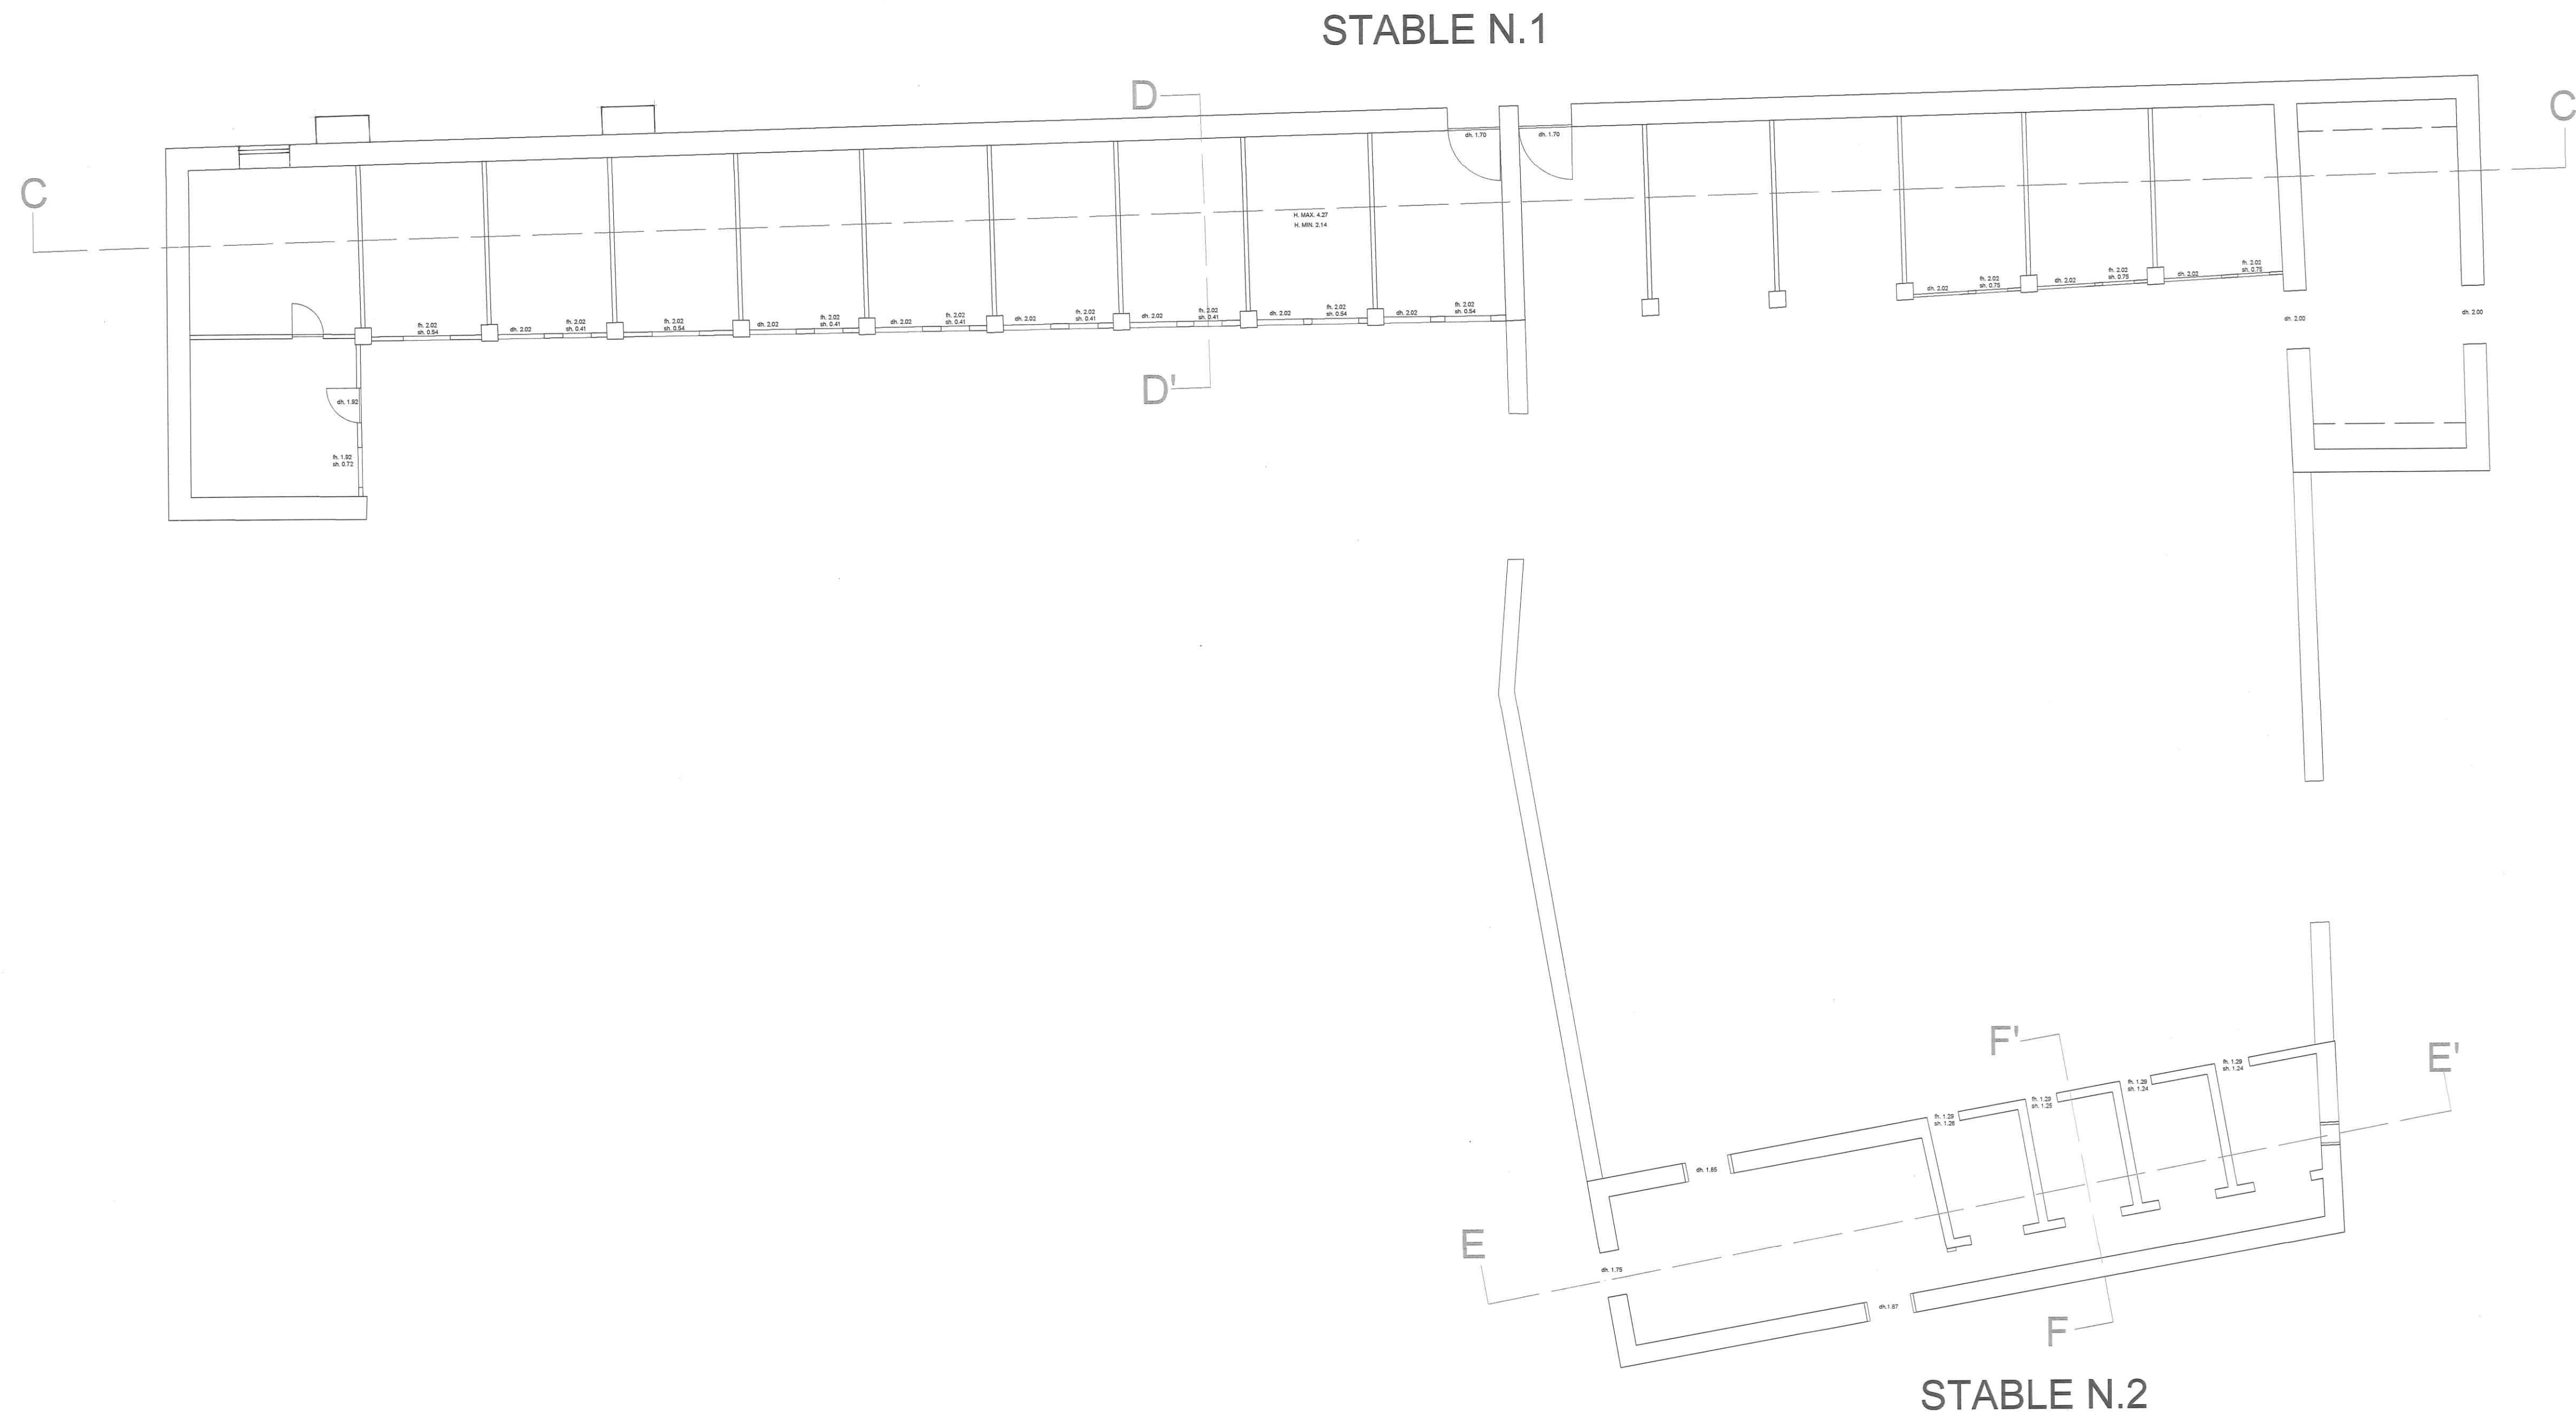

**BROADMOOR FARM
GLOUCESTERSHIRE, GL54 2LQ**

**STABLES FLOORPLAN
SCALE 1:100 @A1**

**DRAWN: BY WJO
DATE: 01/11/16**