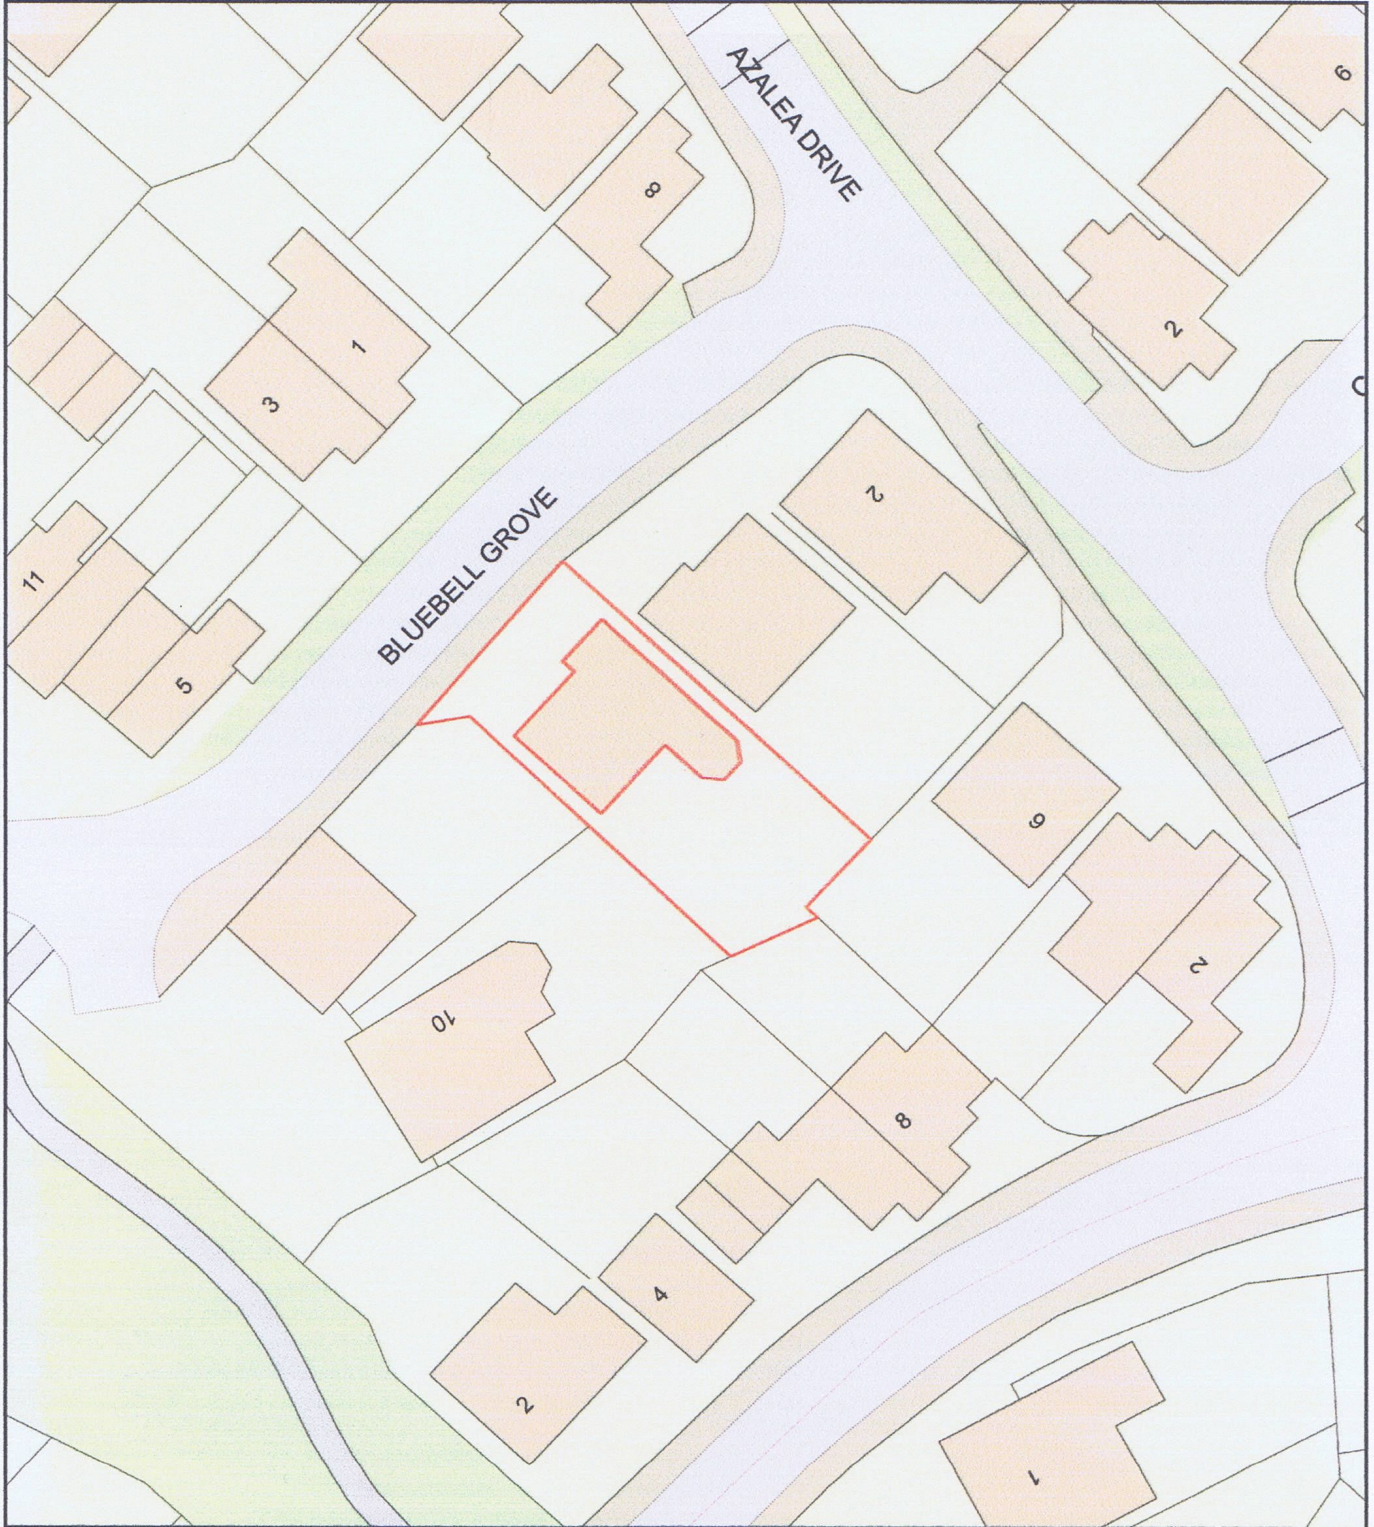

Site

Plan Produced for: **Wood**

Date Produced: 27 Jul 2021

Plan Reference Number: TQRQM21208120038721

Scale: 1:500 @ A4