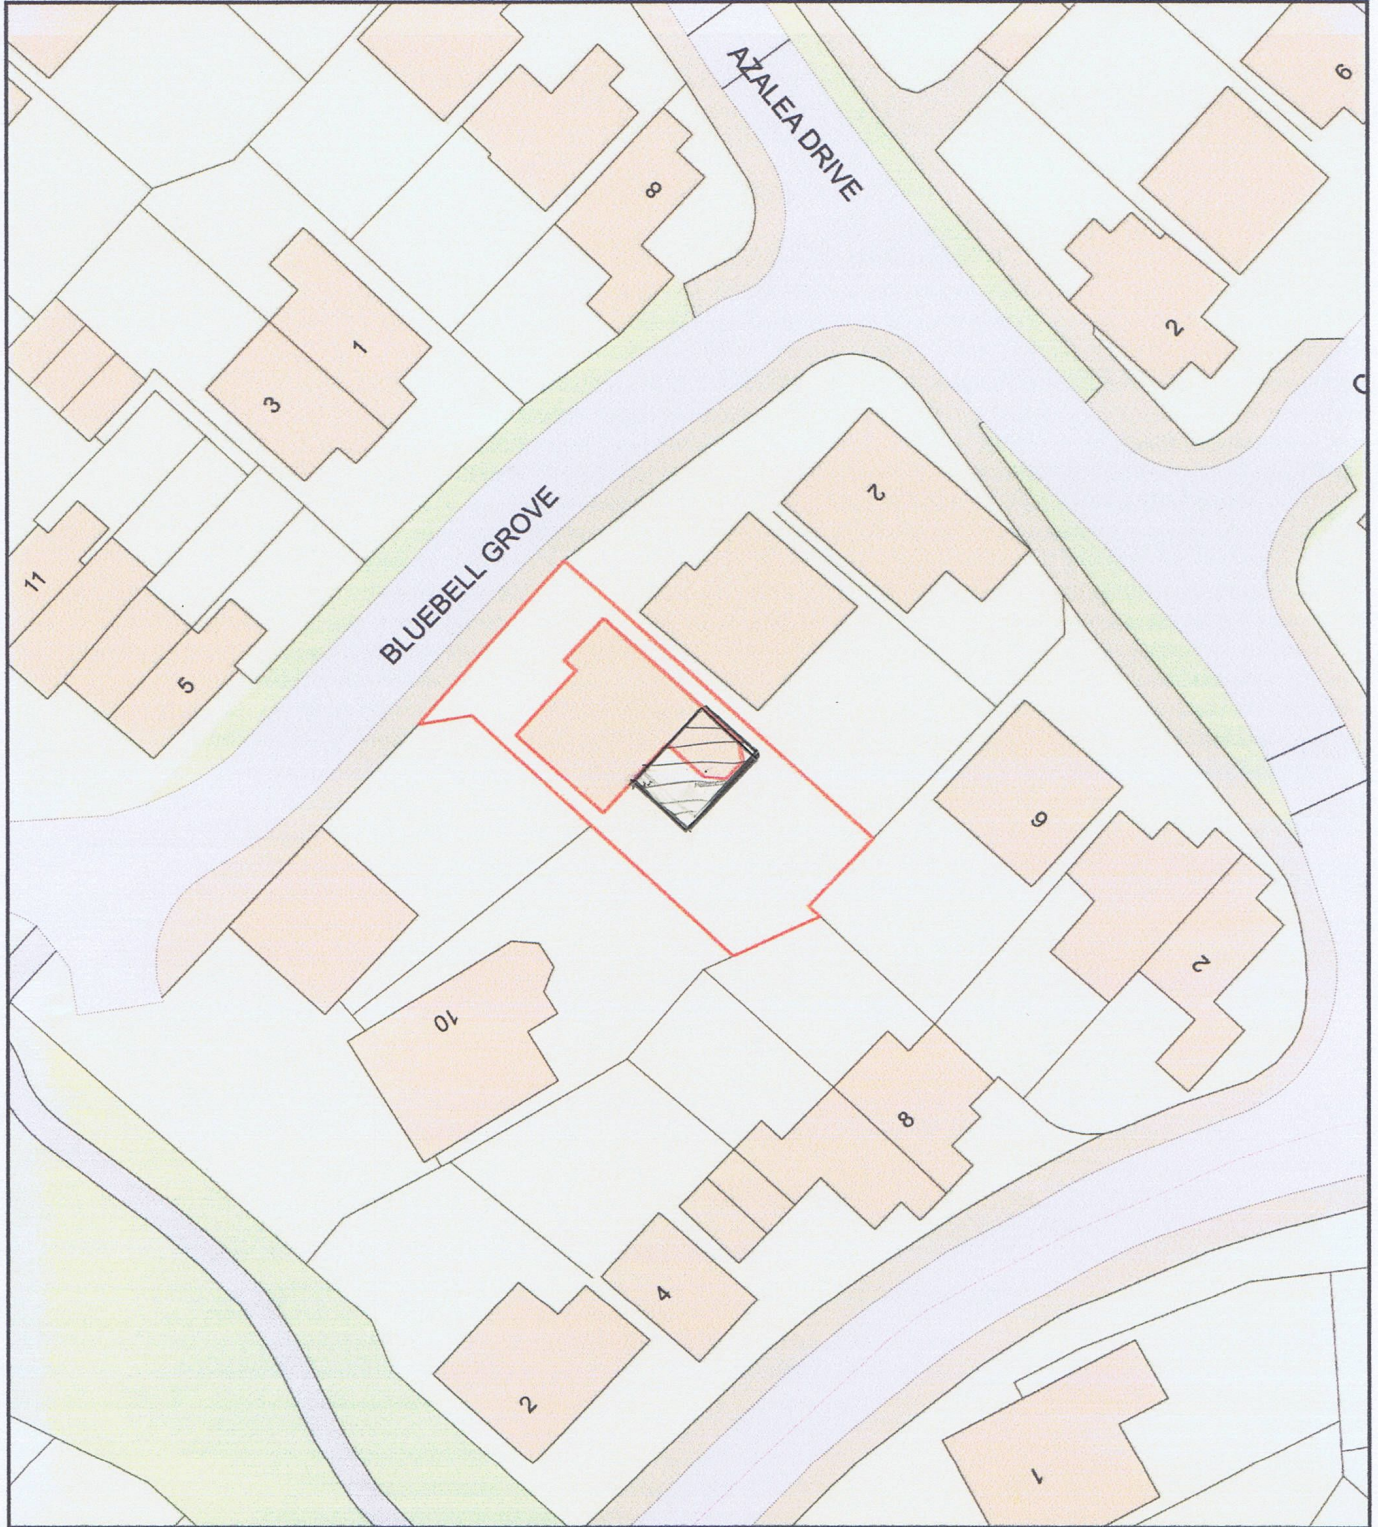

# Site

Plan Produced for: Wood

Date Produced: 27 Jul 2021

Plan Reference Number: TQRQM21208120038721

Scale: 1:500 @ A4