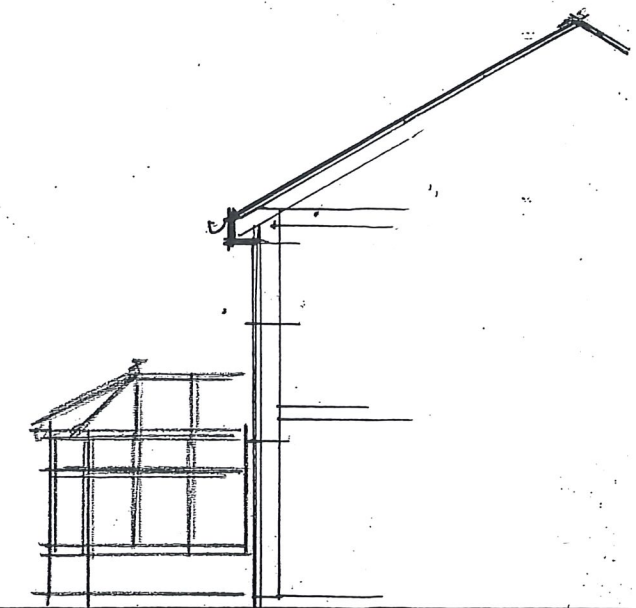

SIDE ELEVATION
(SW)
1:100

REAR ELEVATION
(SE)

SIDE ELEV.
(NE)

SECTION
1:50

21 STANWICK GARDENS, CHETTENHAM.
GLOS. GL51 9LF.
ELEVATIONS/SECTION AS EXISTING
21.1950:03 JULY 2021
DENNIS L RAYTON TEL 01242 620818
email - dennis.rayton@gmail.com.