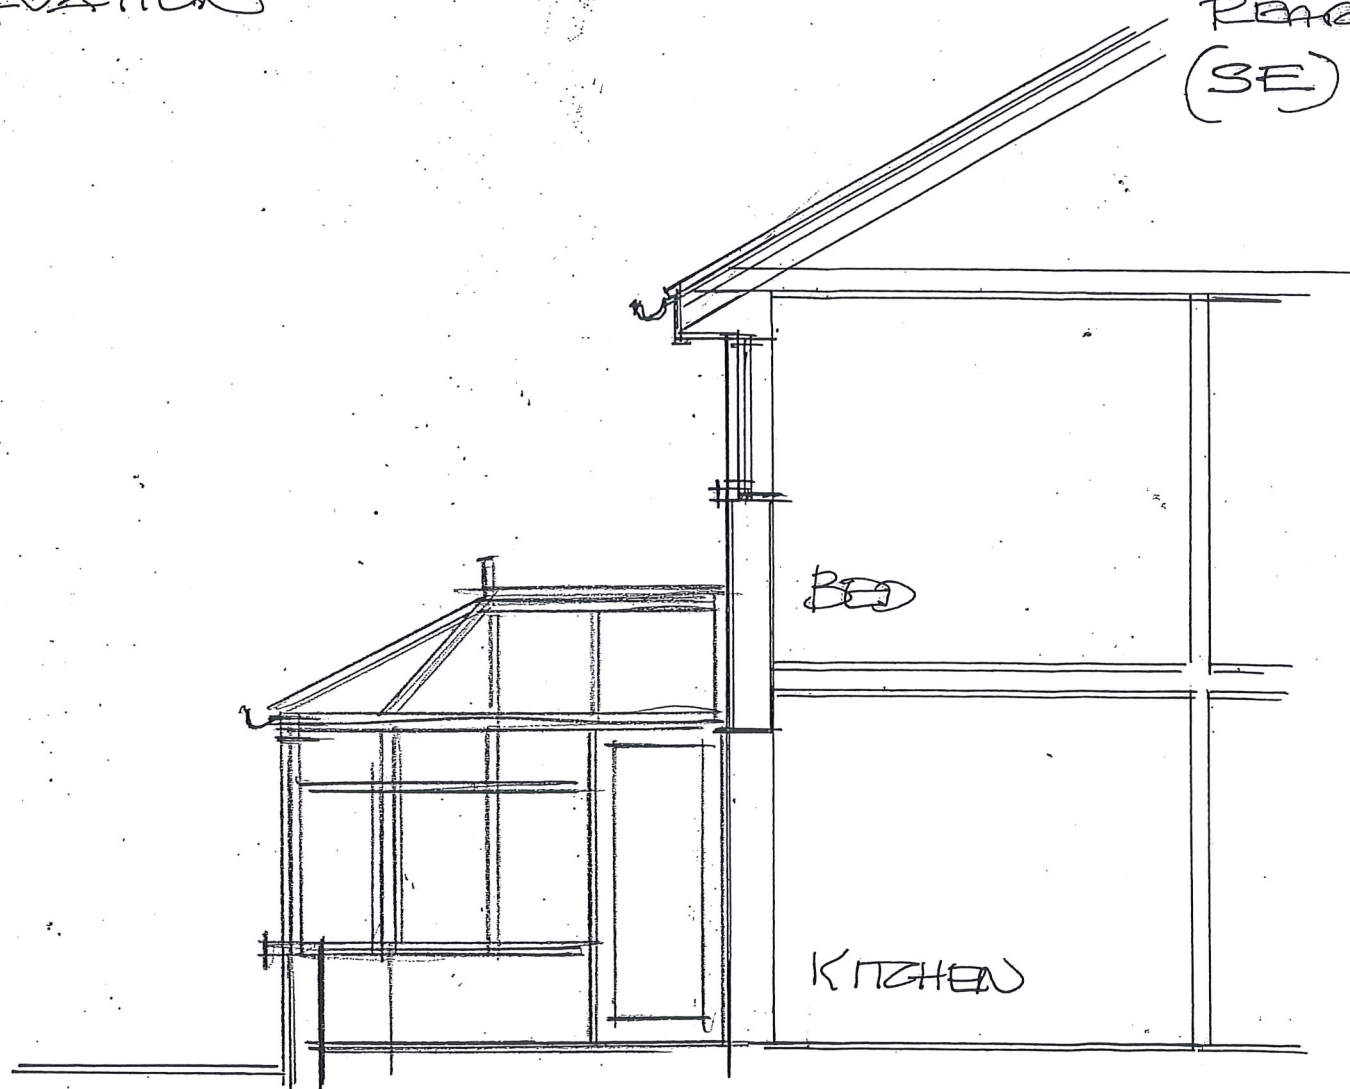

SIDE ELEVATION
(SW)
1:100

REAR ELEVATION
(SE)

SIDE ELEV.
(NE)

SECTION
1:50

21 STANWICK GARDENS, CHETTENHAM.
GLOS. GL51 9LF.
ELEVATIONS/SECTION AS EXISTING
21.1950:03 JULY 2021
DENNIS L RAYTON TEL 01242 620818
email - dennis.rayton@gmail.com.