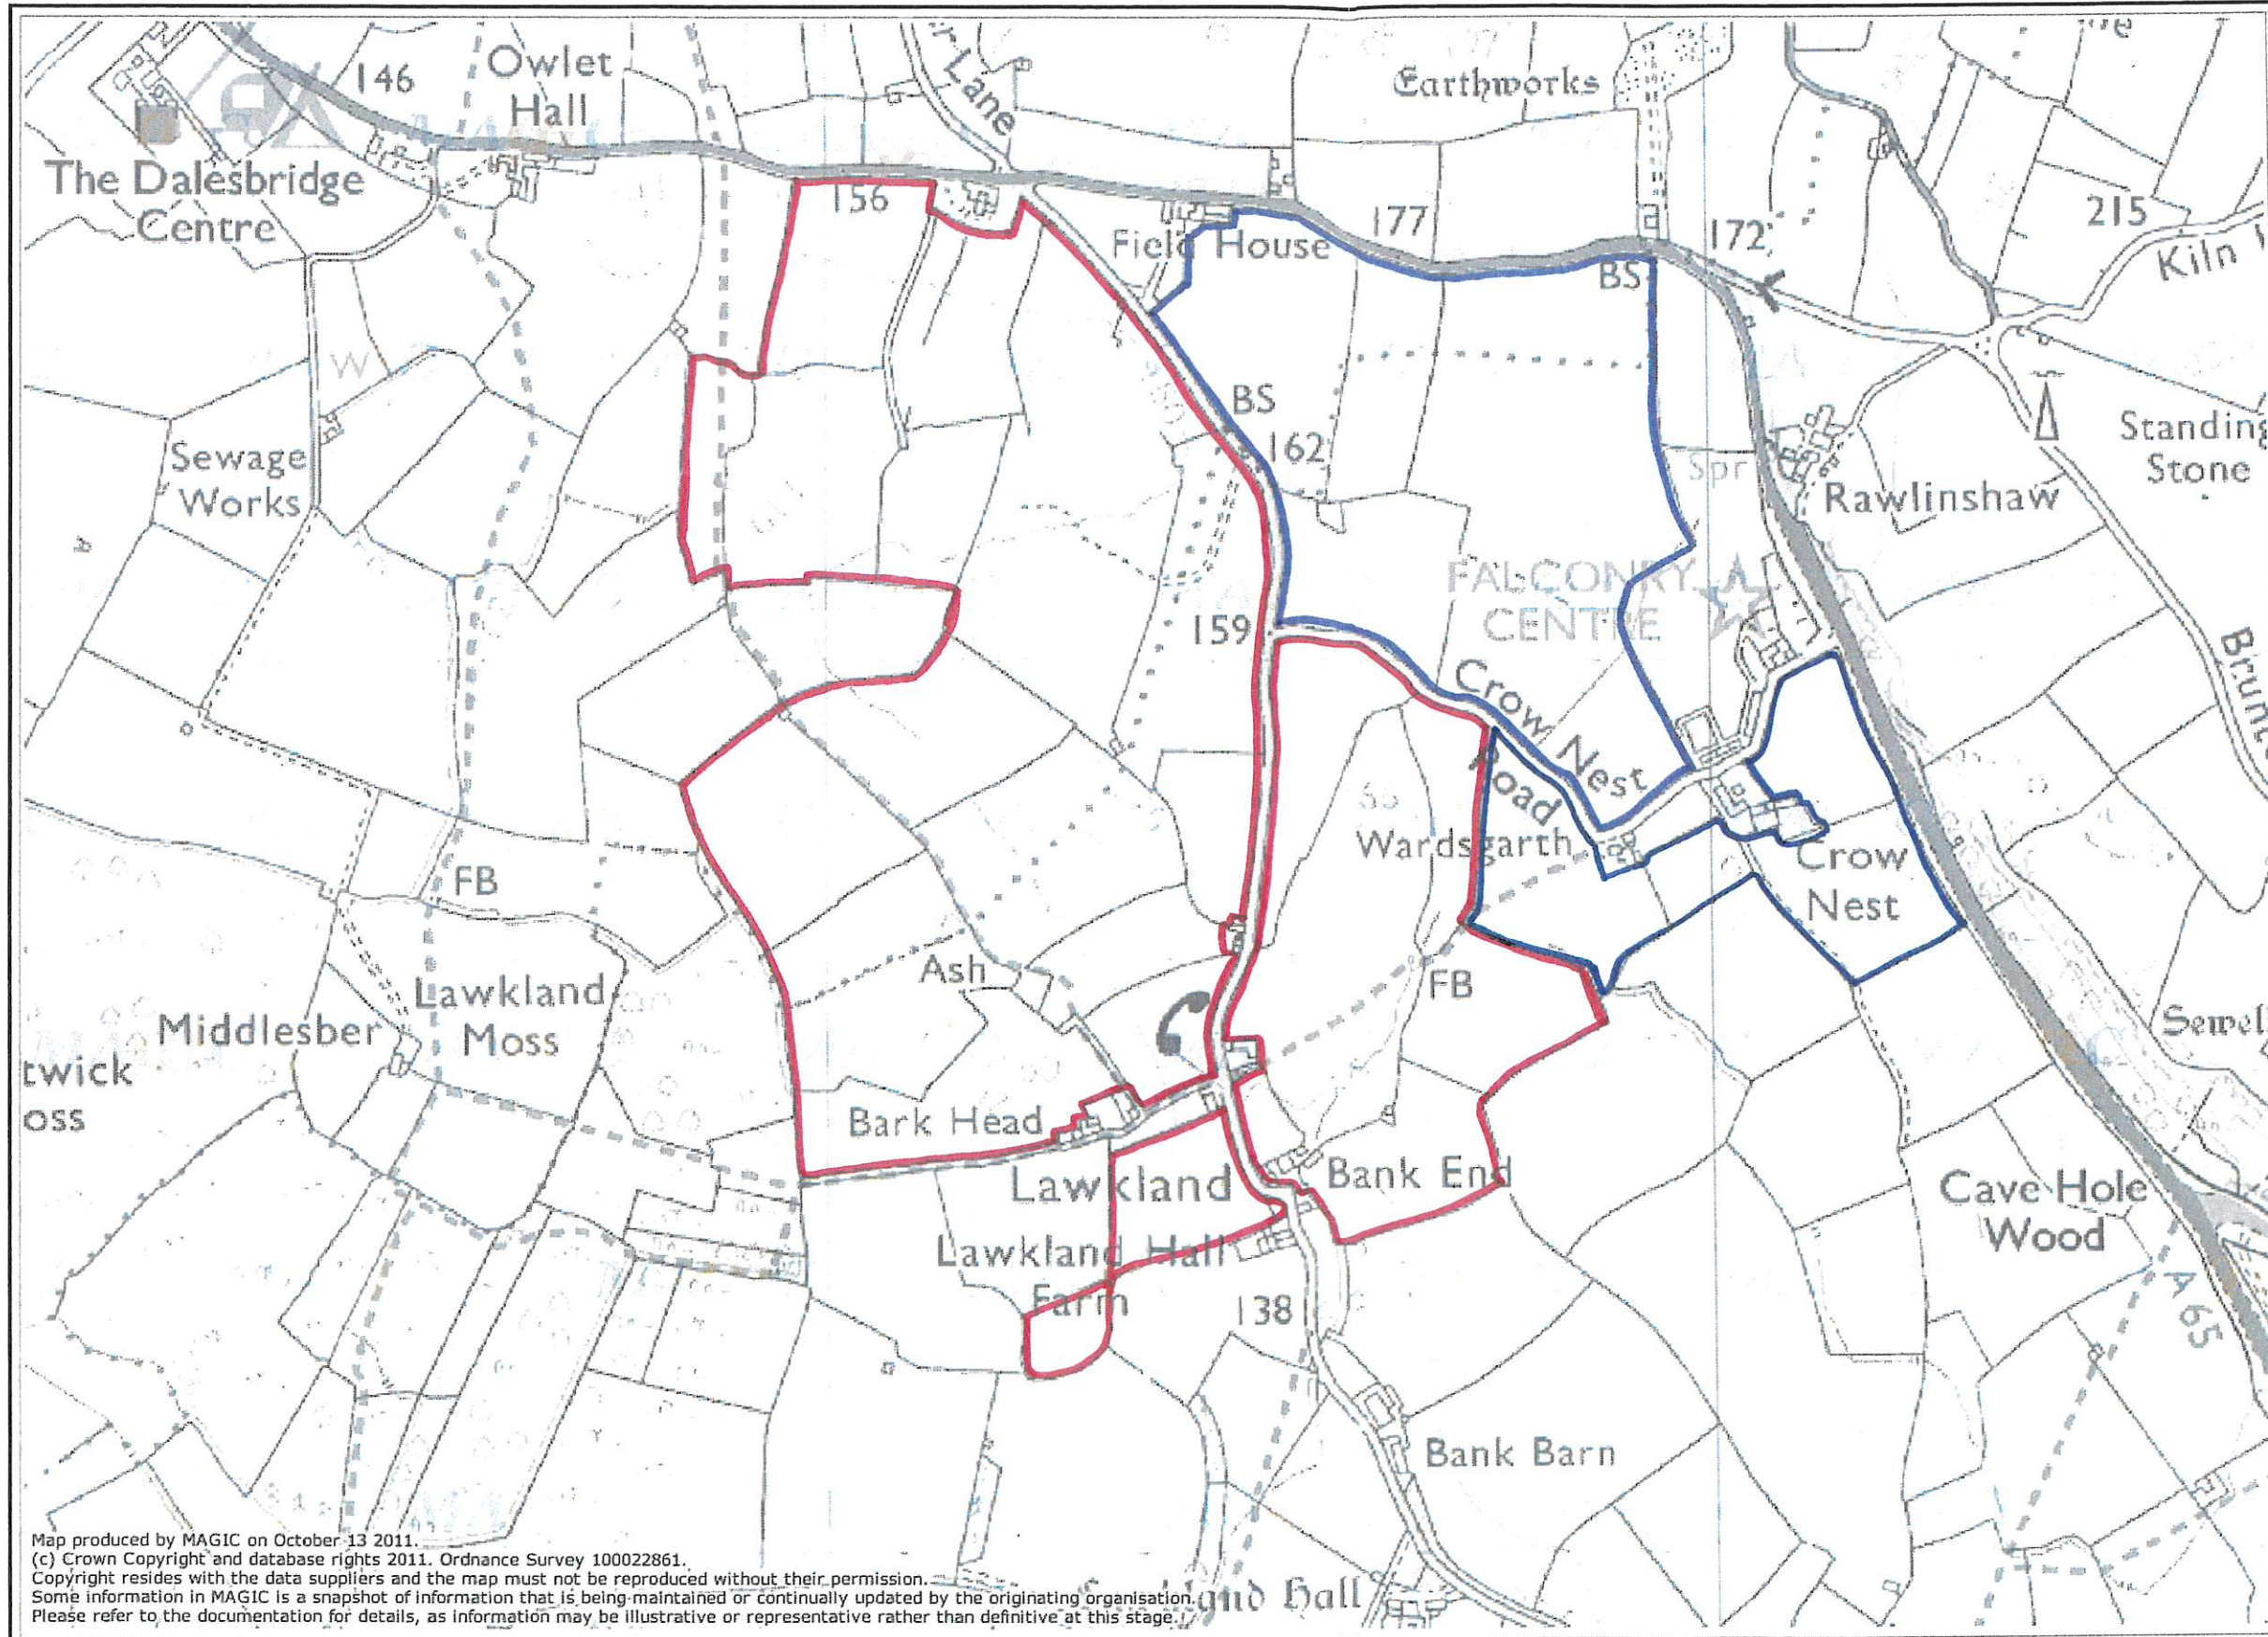

Appendix A  
Bank End Farm

E & M Fairhurst & Son  
Bank End Farm  
Lawkland

NOT TO SCALE

FOR IDENTIFICATION  
PURPOSES ONLY

SCALE.....

Reproduced from the.....Ordnance  
Survey Map with the permission of  
The Controller of Her Majesty's Stationery Office  
Crown Copyright  
Licence Number 100004533

The New Ship • Mill Bridge  
Skipton • North Yorkshire • BD23 1NJ  
T: 01756 795621 F: 01756 795622  
email: info@david-hill.co.uk www.david-hill.co.uk

Map produced by MAGIC on October 13 2011.  
(c) Crown Copyright and database rights 2011. Ordnance Survey 100022861.  
Copyright resides with the data suppliers and the map must not be reproduced without their permission.  
Some information in MAGIC is a snapshot of information that is being maintained or continually updated by the originating organisation.  
Please refer to the documentation for details, as information may be illustrative or representative rather than definitive at this stage.