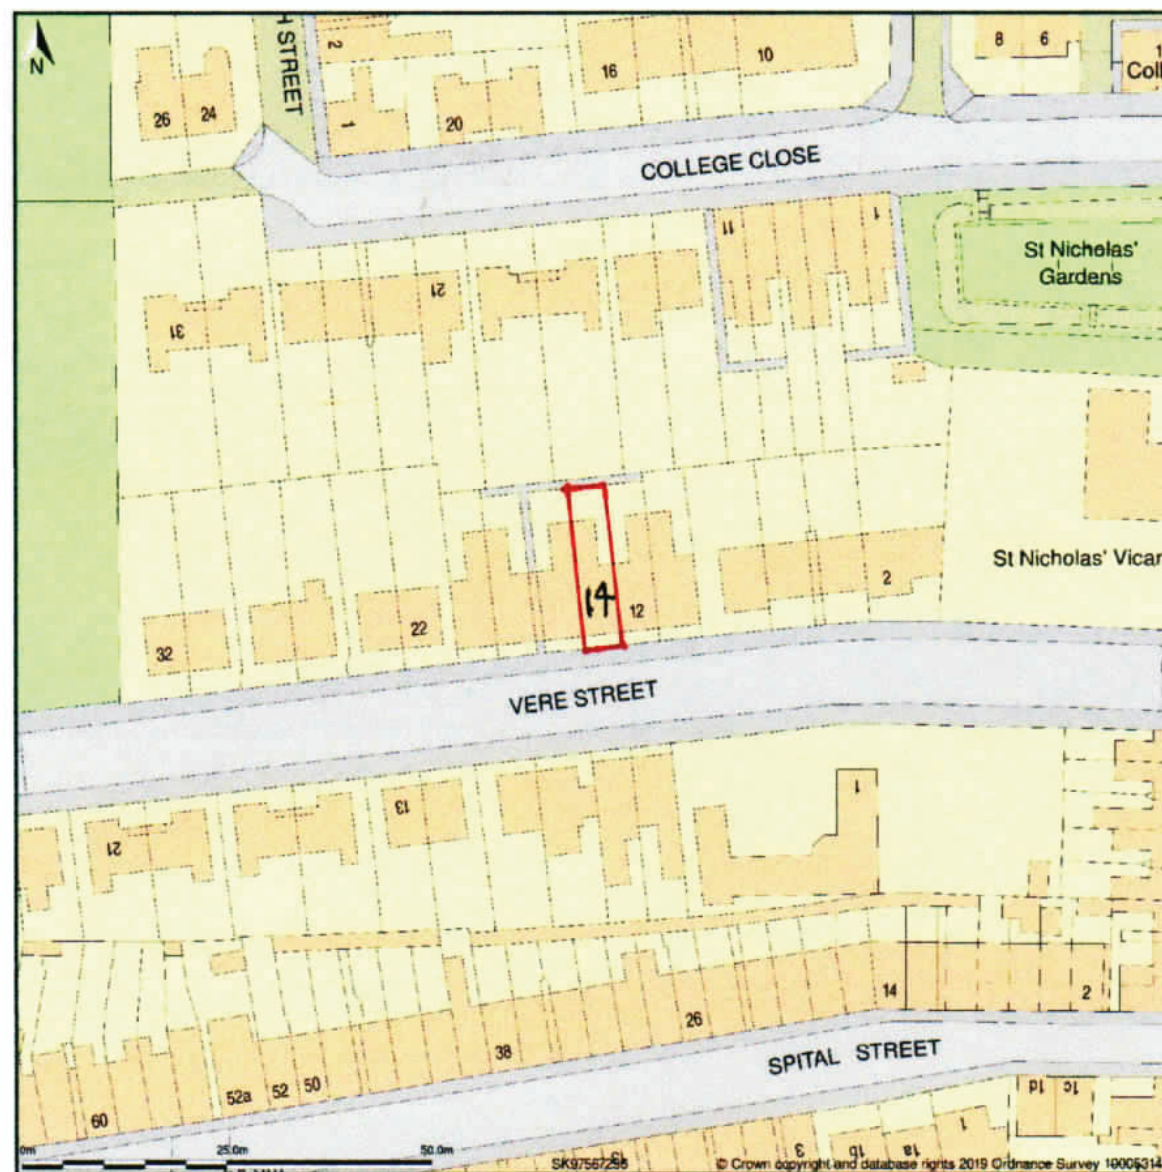

14, Vere Street, Lincoln, Lincolnshire, LN1 3EF

Site Plan shows area bounded by: 497498.29, 372495.33 497639.71, 372636.75 (at a scale of 1:1250), OSGridRef: SK97567256. The representation of a road, track or path is no evidence of a right of way. The representation of features as lines is no evidence of a property boundary.

Produced on 12th Dec 2019 from the Ordnance Survey National Geographic Database and incorporating surveyed revision available at this date. Reproduction in whole or part is prohibited without the prior permission of Ordnance Survey. © Crown copyright 2019. Supplied by www.buyaplan.co.uk a licensed Ordnance Survey partner (100053143). Unique plan reference: #00477484-FF357B