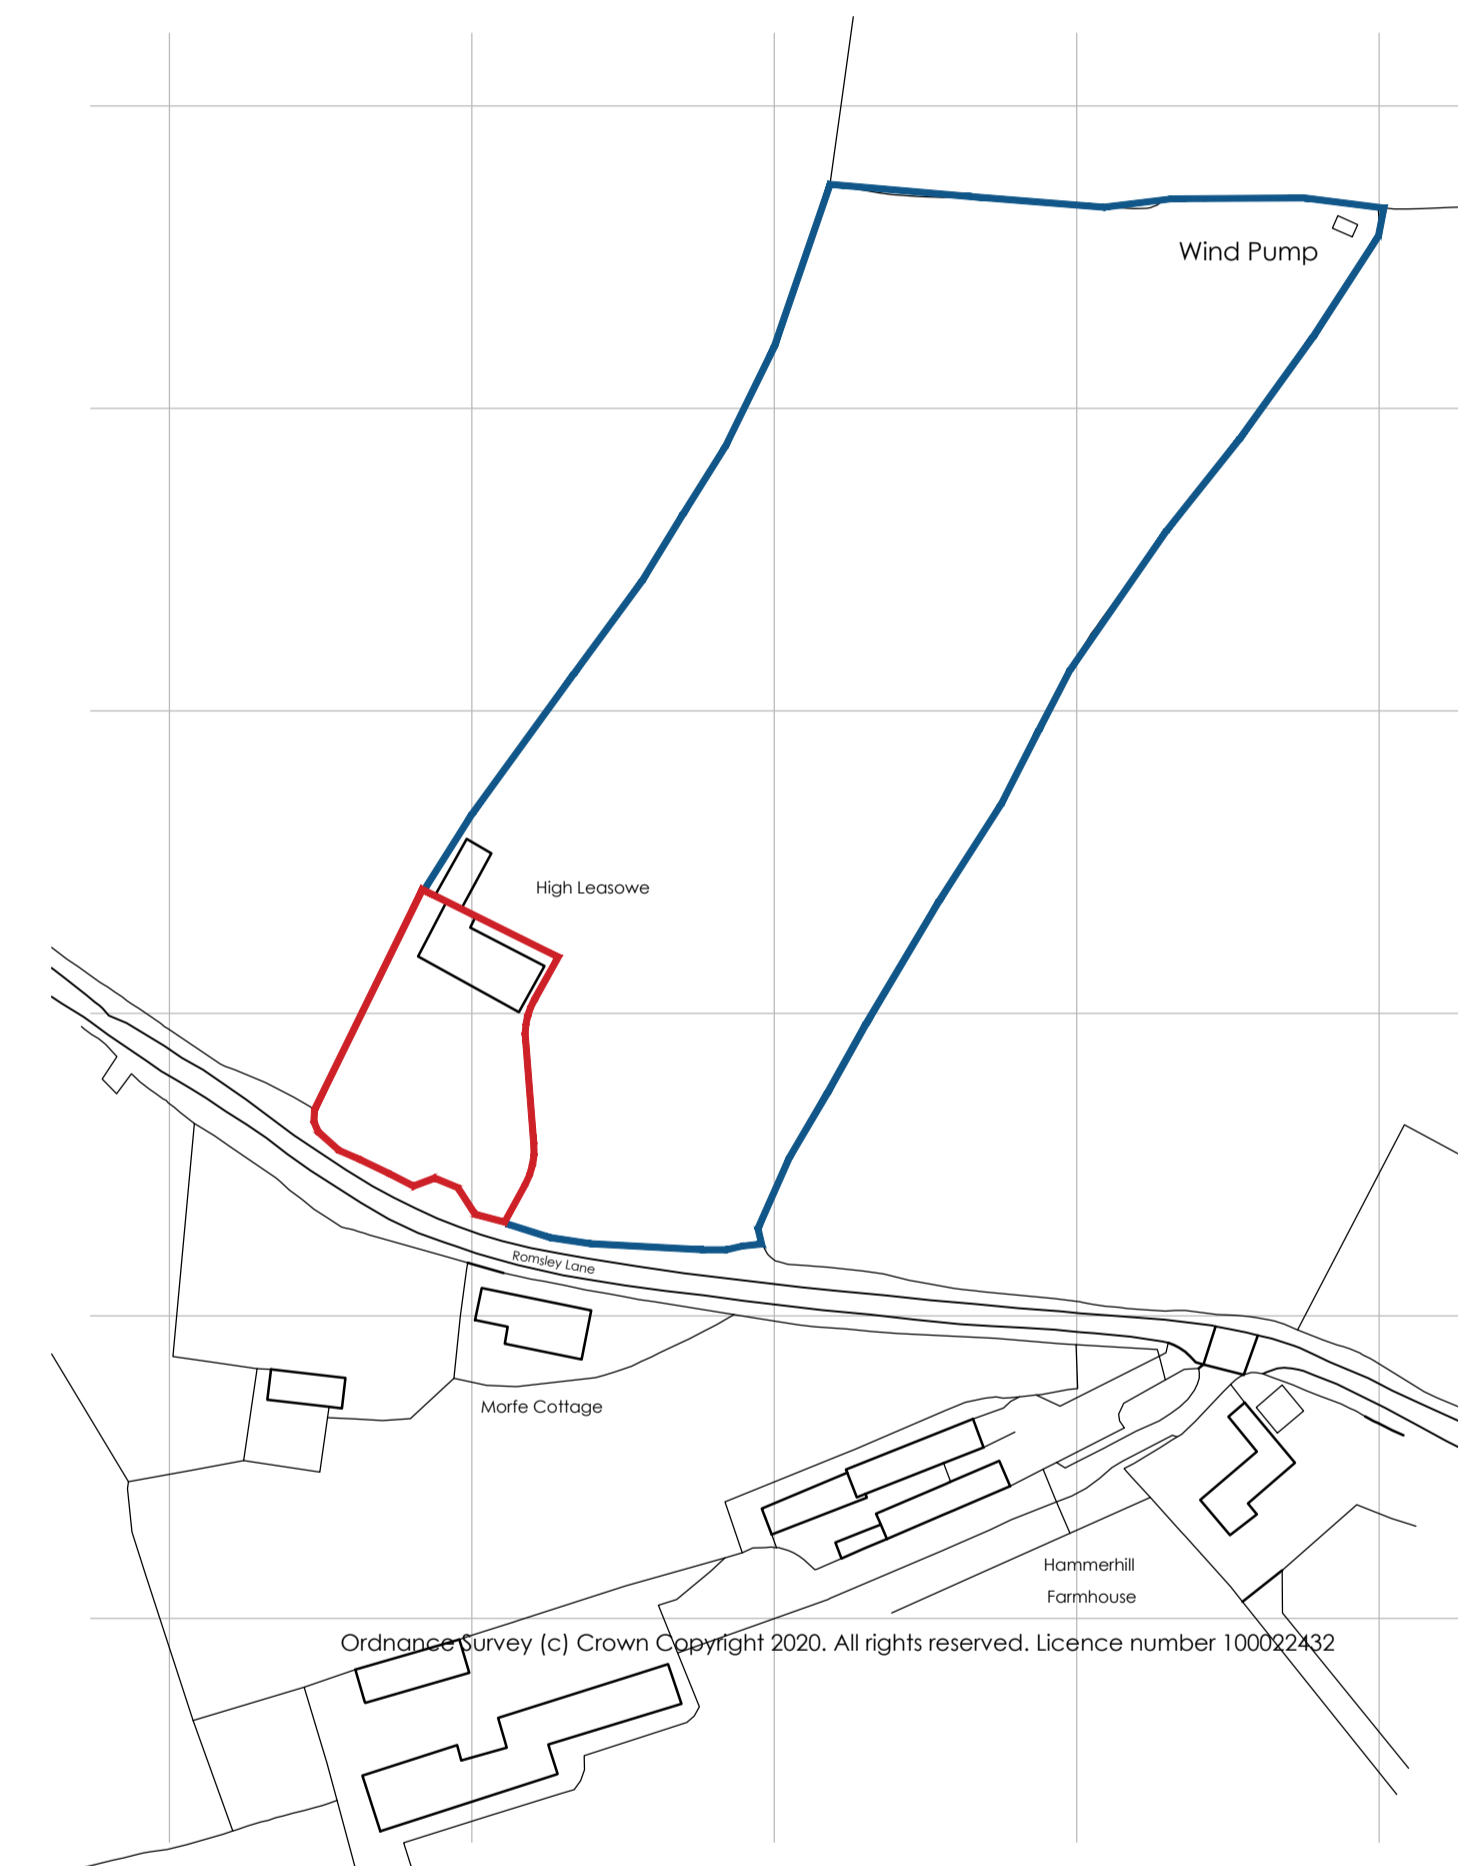

Proposed Site Plan
At 1:500 Scale

Proposed Site Plan
At 1:1250 Scale

rev | date | drawn | ch'kd

13 Lower Green • Tettenhall • Wolverhampton • WV6 9AH

project title

1216 - High Leasowe

For: Mr J Gatehouse

drawing title

Proposed Plans

drawing no.

1216 - P - 005

scale

@ A1

date

June 2021

drawn by