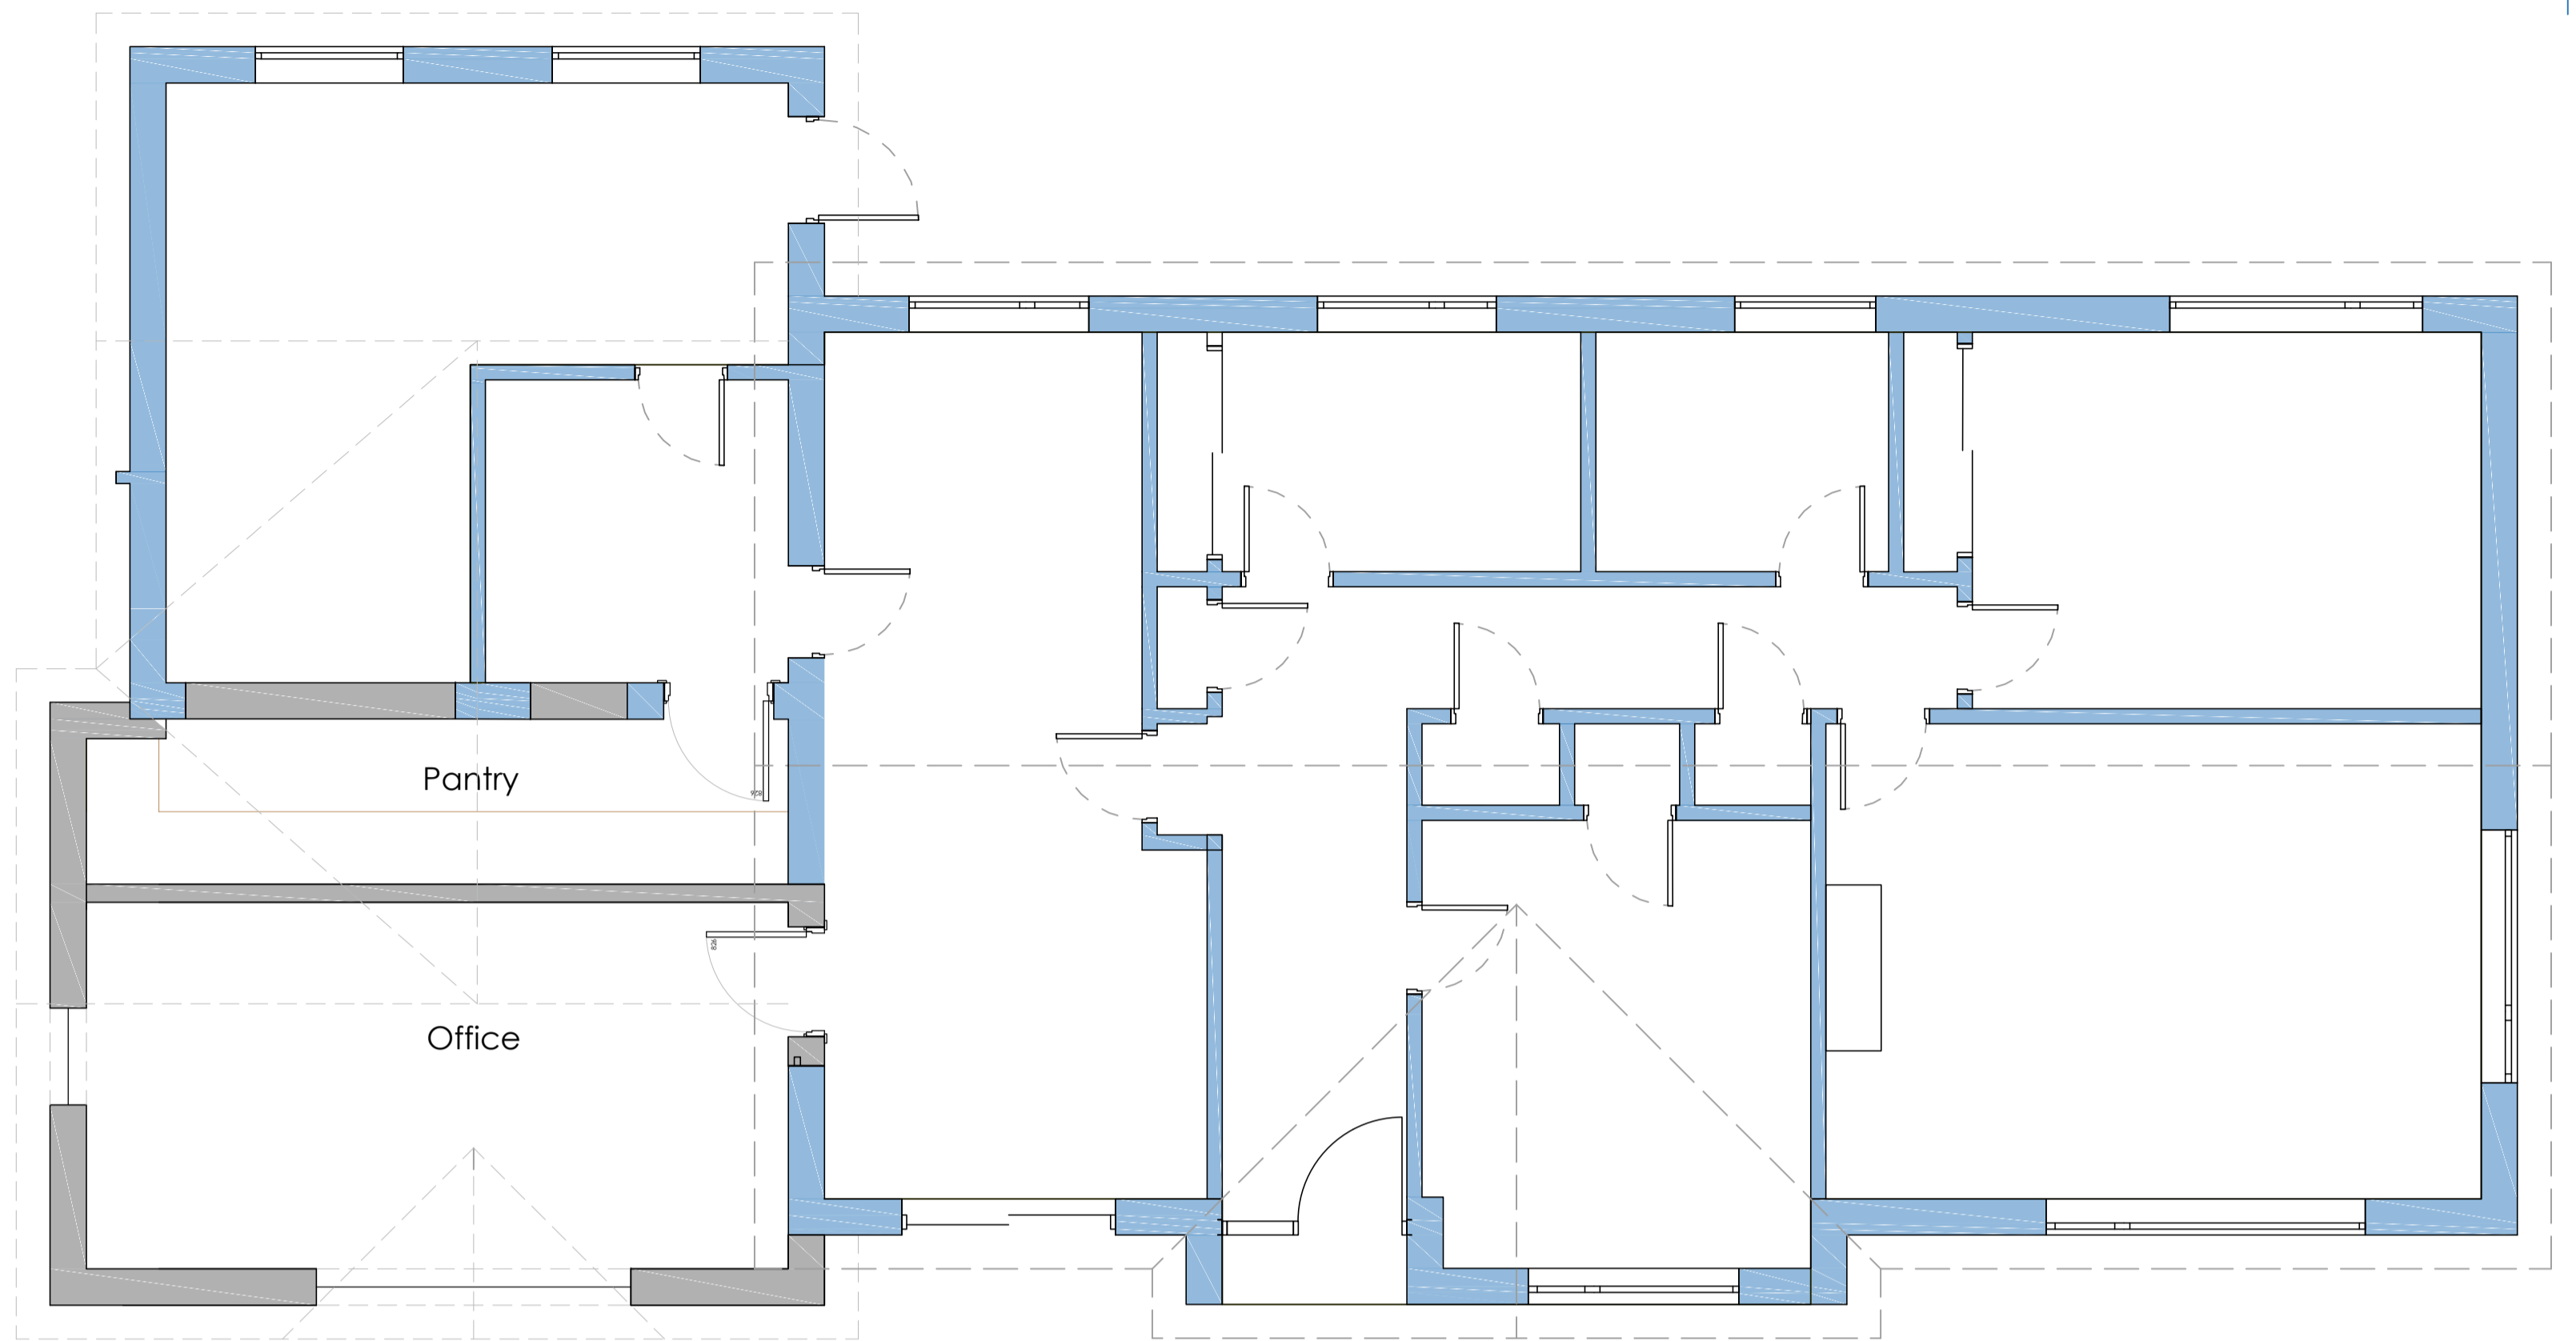

Proposed Ground Floor Plan
At 1:50 Scale