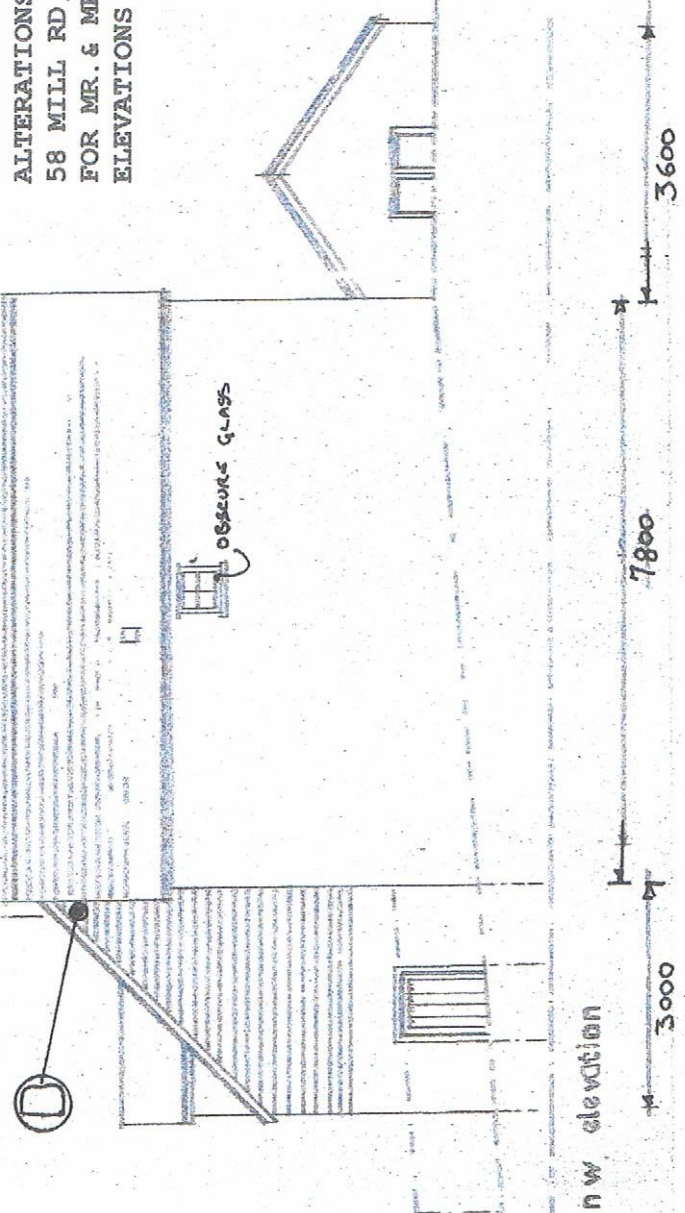

DRAWING :4

ALTERATIONS AT
 58 MILL RD, KNIGHTON LD7 1RT: SCALE; 1: 100 SEPT 2020
 FOR MR. & MRS R THOMAS. DRN R. HURLOCK
 ELEVATIONS

BIODIVERSITY ENHANCEMENTS:

- A = BAT LOFT ACCESS
- B = BIRD NESTING BOXES

n w elevation

se elevation