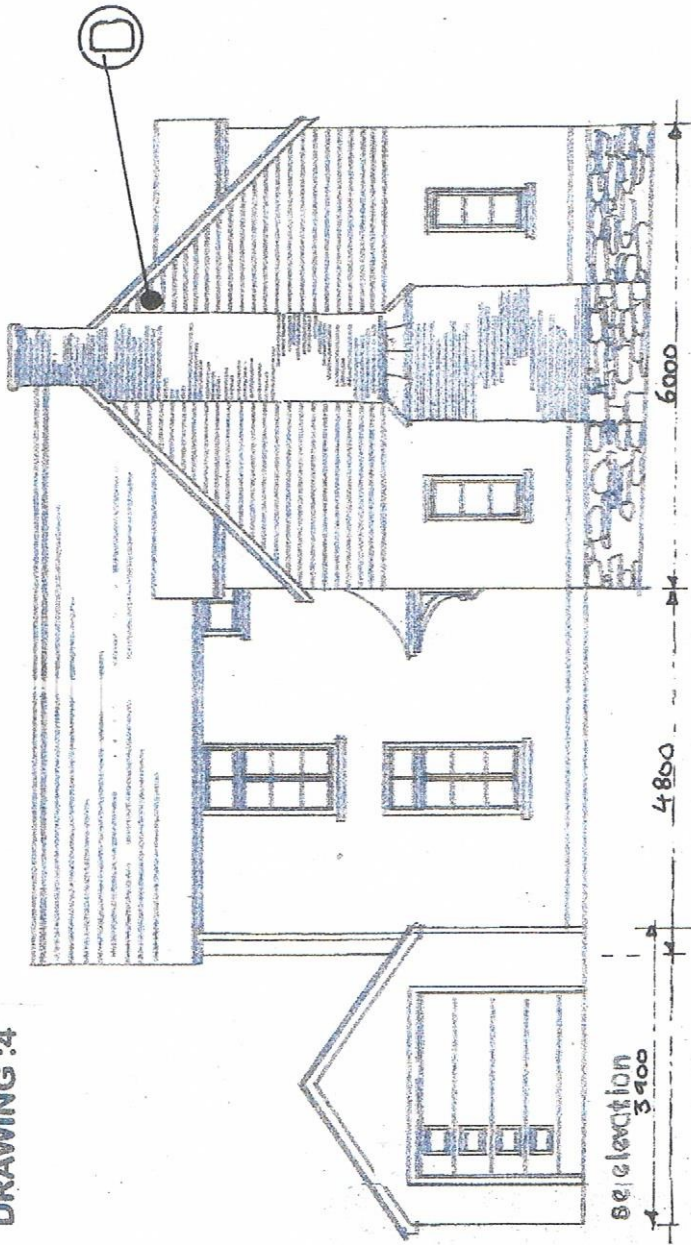

DRAWING :4

ALTERATIONS AT
 58 MILL RD, KNIGHTON LD7 1RT: SCALE; 1: 100 SEPT 2020
 FOR MR. & MRS R THOMAS. DRN R. HURLOCK
 ELEVATIONS

BIODIVERSITY ENHANCEMENTS:

- A = BAT LOFT ACCESS
- B = BIRD NESTING BOXES

n w elevation

se elevation