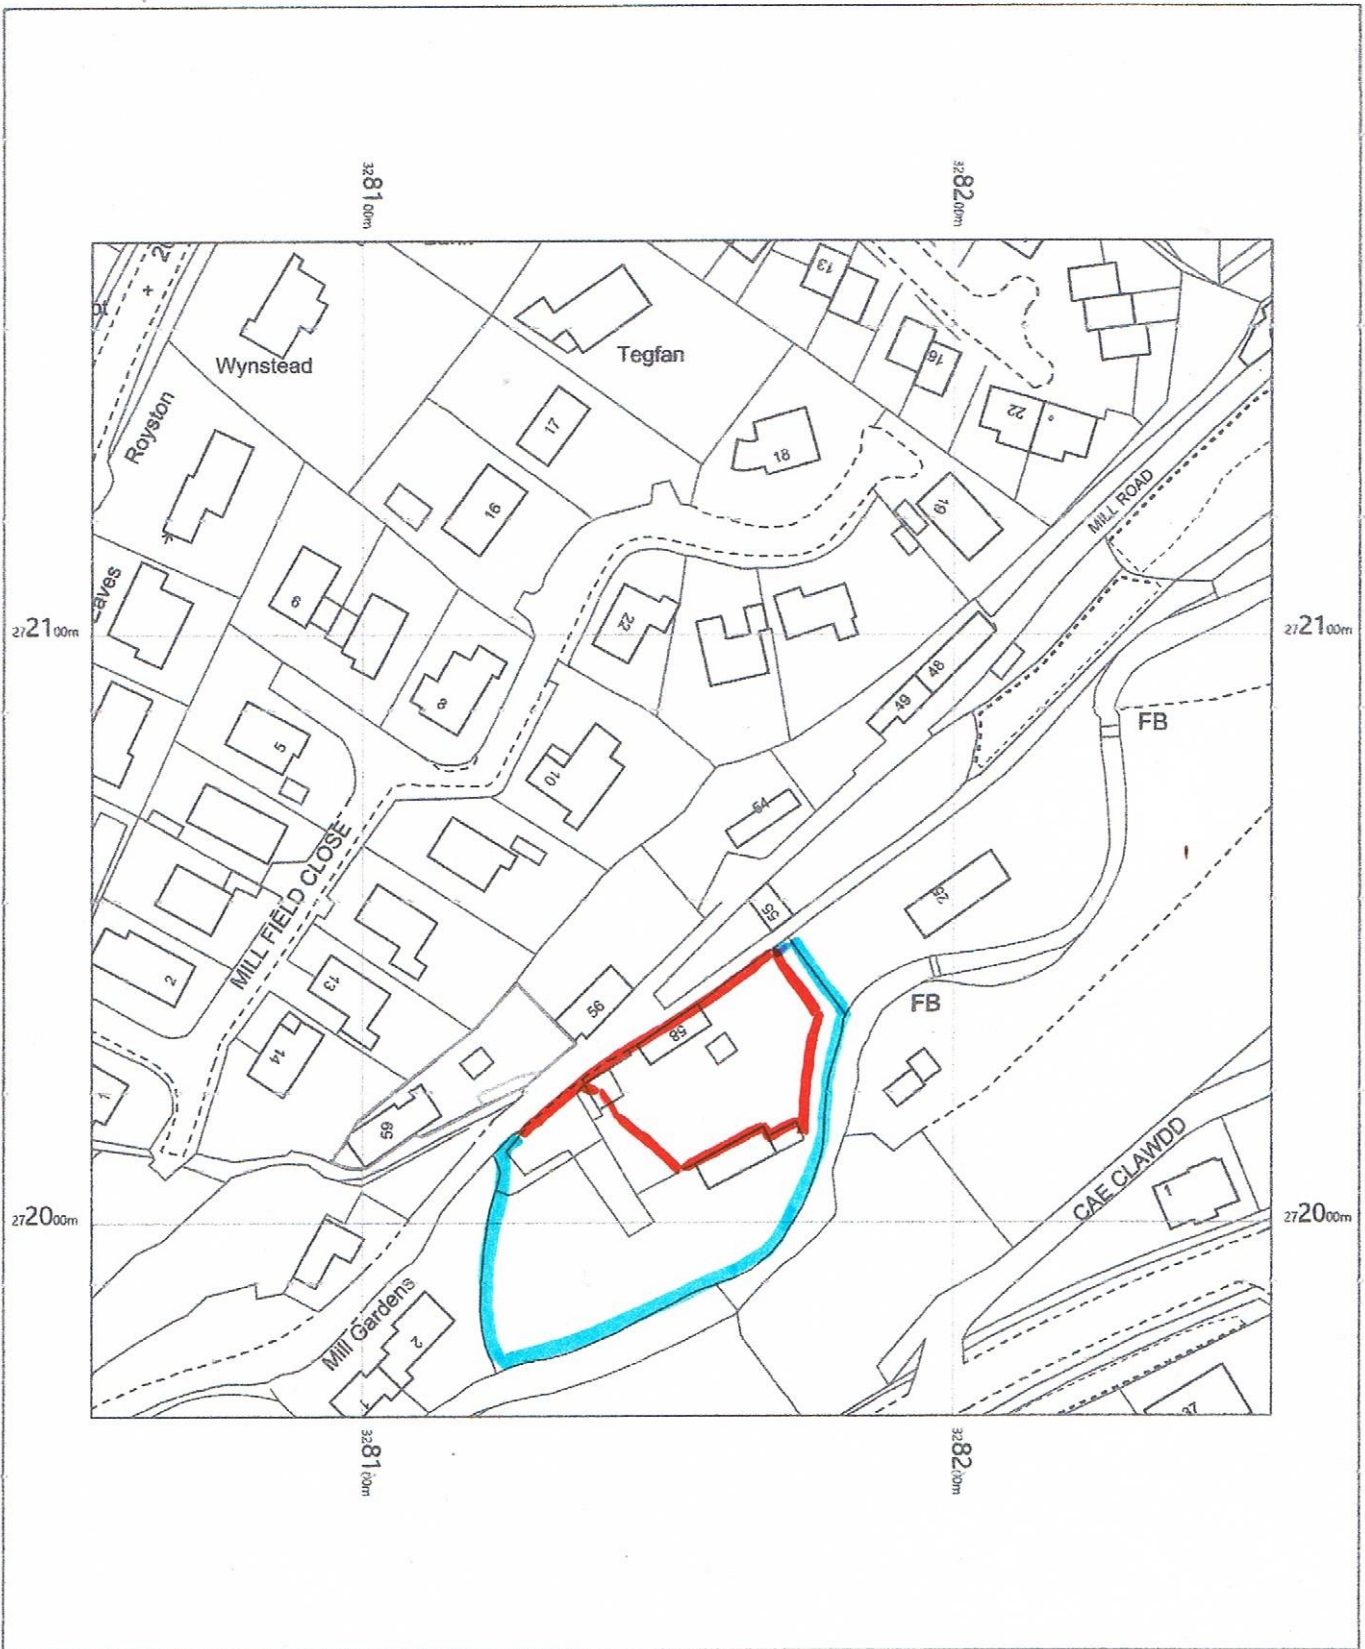

Mill Road, LD7 1RT

**1:1250 LOCATION MAP
LAND AT
58 MILL RD
KNIGHTON LD7 1RT
SEPT 2020**

OS MasterMap 1250/2500/10000 scale
Saturday, April 18, 2020, ID: MPMUP-00872938
www.themapshop.co.uk

1:1250 scale print at A4, Centre: 328154 E, 272067 N

©Crown Copyright Ordnance Survey, Licence no. 100019311

The Map Shop
Upton upon Severn
www.themapshop.co.uk

TEL: 01684 593146
FAX: 01684 594559
themapshop@btinternet.com