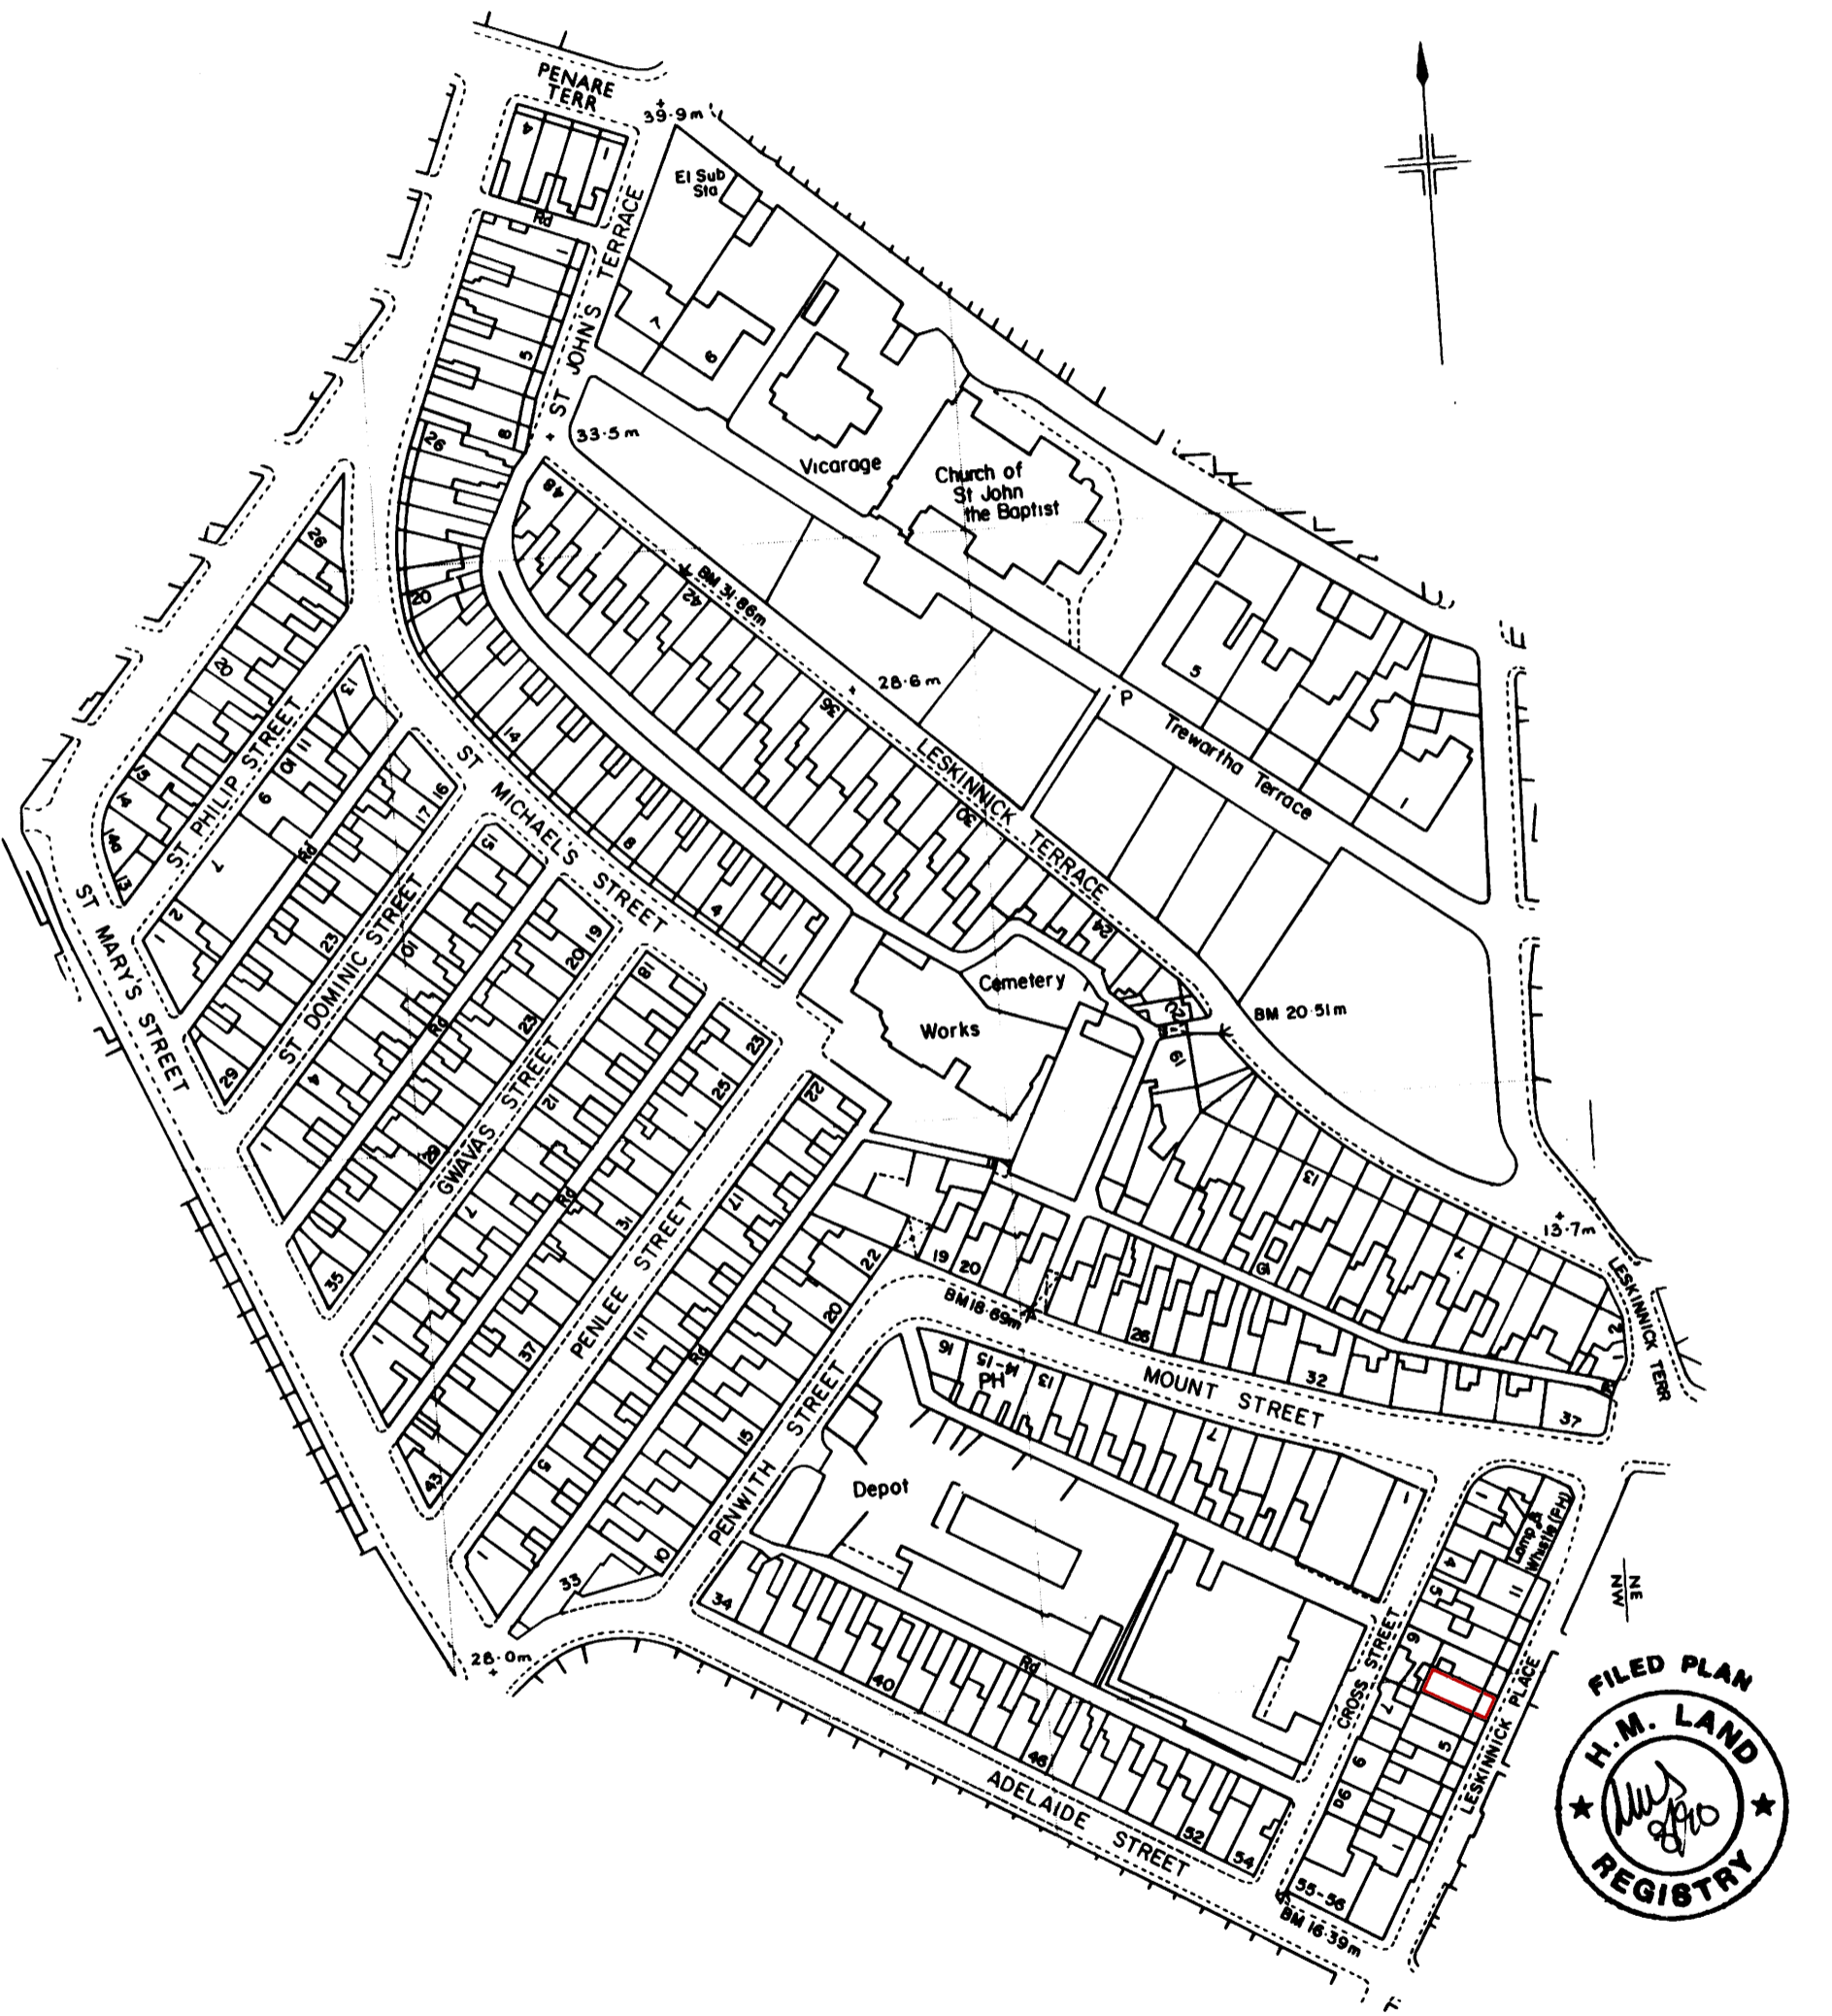

H.M. LAND REGISTRY		TITLE NUMBER	
		CL57330	
ORDNANCE SURVEY PLAN REFERENCE	SW 4730	SECTION N	Scale 1/1250
COUNTY CORNWALL	DISTRICT PENWITH		© Crown copyright 1988

This is a copy of the title plan on 15 MAR 2021 at 16:10:58. This copy does not take account of any application made after that time even if still pending in HM Land Registry when this copy was issued.

This copy is not an 'Official Copy' of the title plan. An official copy of the title plan is admissible in evidence in a court to the same extent as the original. A person is entitled to be indemnified by the registrar if he or she suffers loss by reason of a mistake in an official copy. If you want to obtain an official copy, the HM Land Registry web site explains how to do this.

HM Land Registry endeavours to maintain high quality and scale accuracy of title plan images. The quality and accuracy of any print will depend on your printer, your computer and its print settings. This title plan shows the general position, not the exact line, of the boundaries. It may be subject to distortions in scale. Measurements scaled from this plan may not match measurements between the same points on the ground.