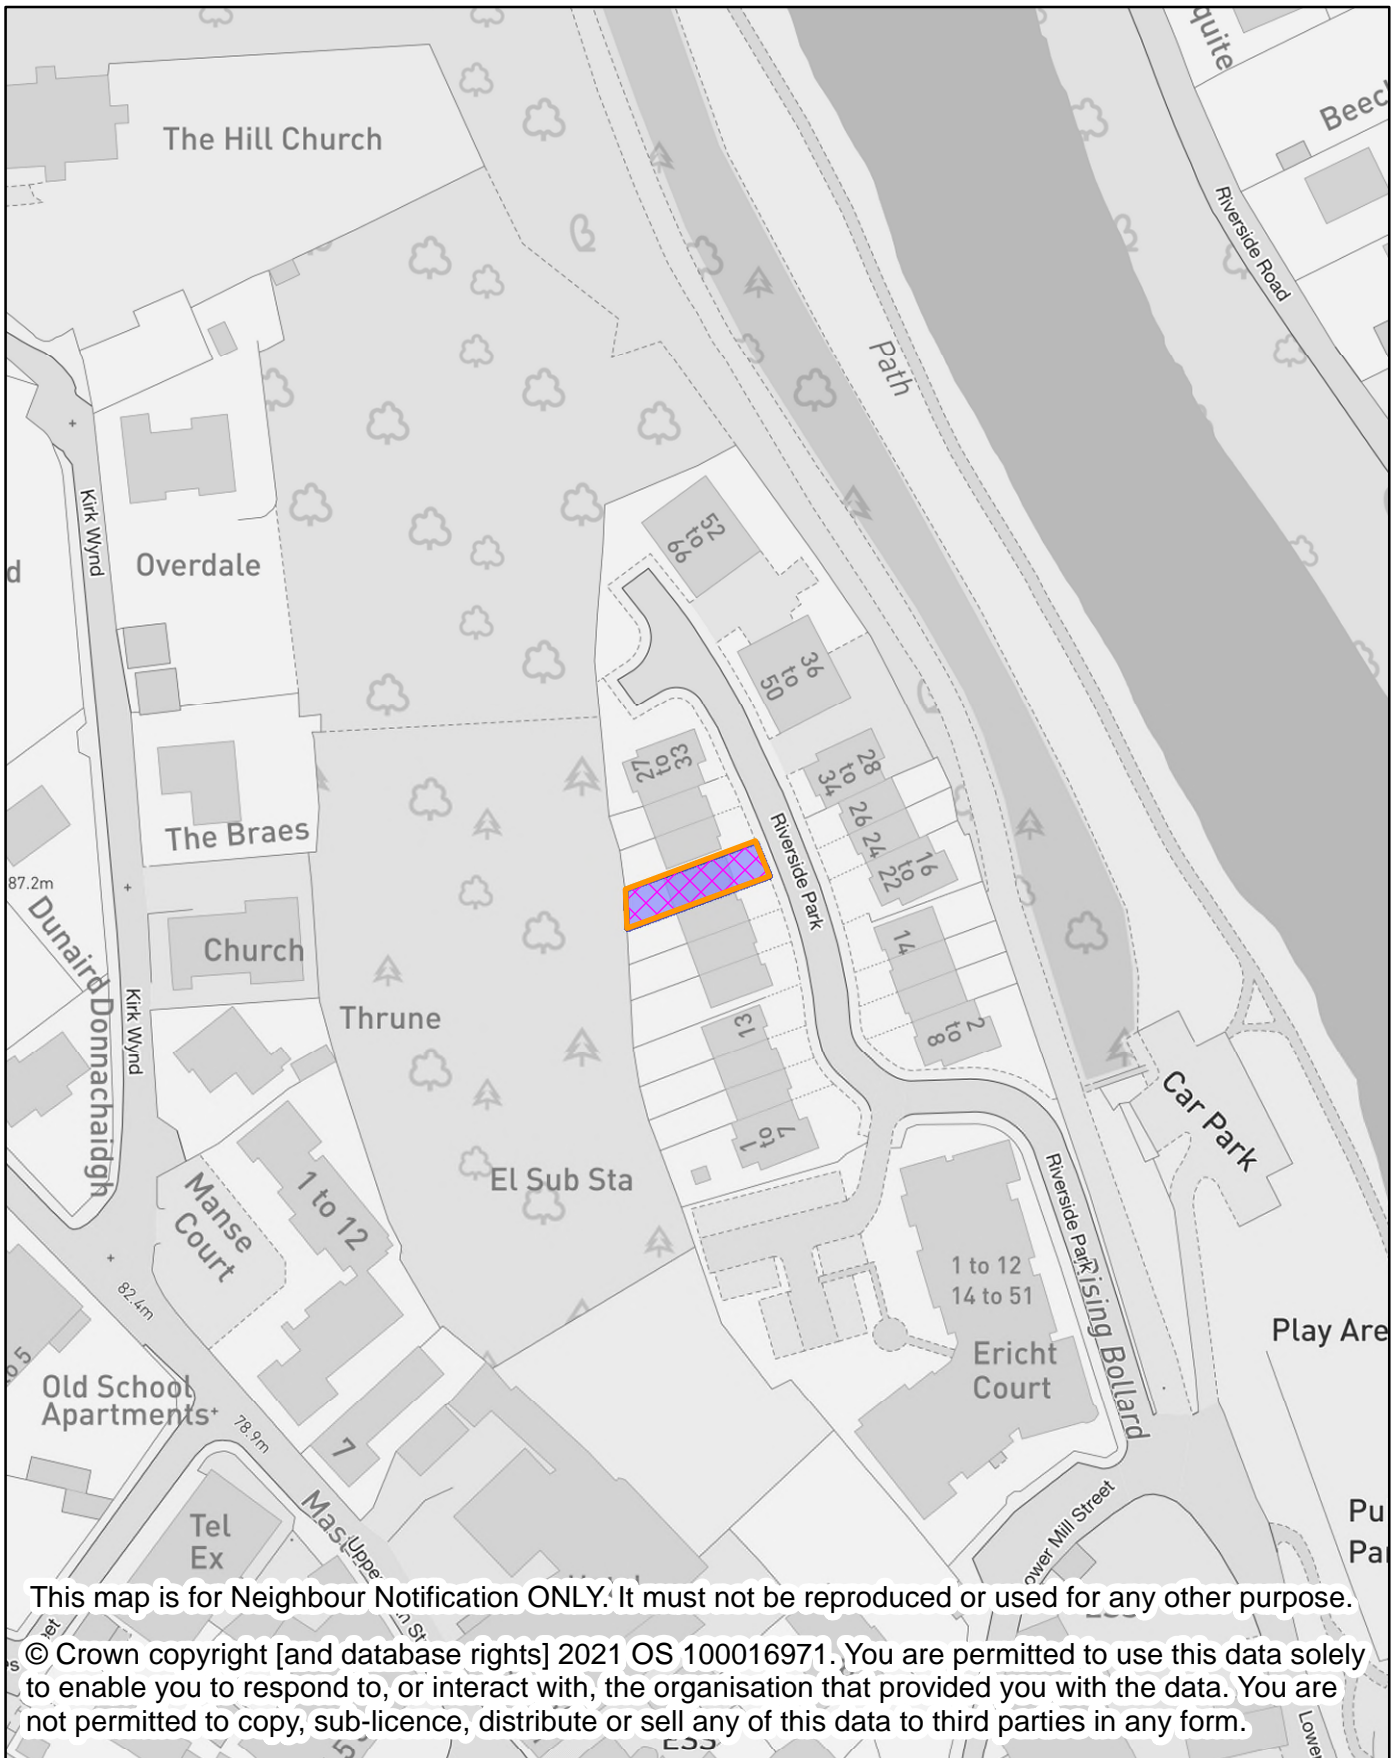

## NEIGHBOUR NOTIFICATION

Location Plan showing planning application site

This map is for Neighbour Notification ONLY. It must not be reproduced or used for any other purpose.

© Crown copyright [and database rights] 2021 OS 100016971. You are permitted to use this data solely to enable you to respond to, or interact with, the organisation that provided you with the data. You are not permitted to copy, sub-licence, distribute or sell any of this data to third parties in any form.