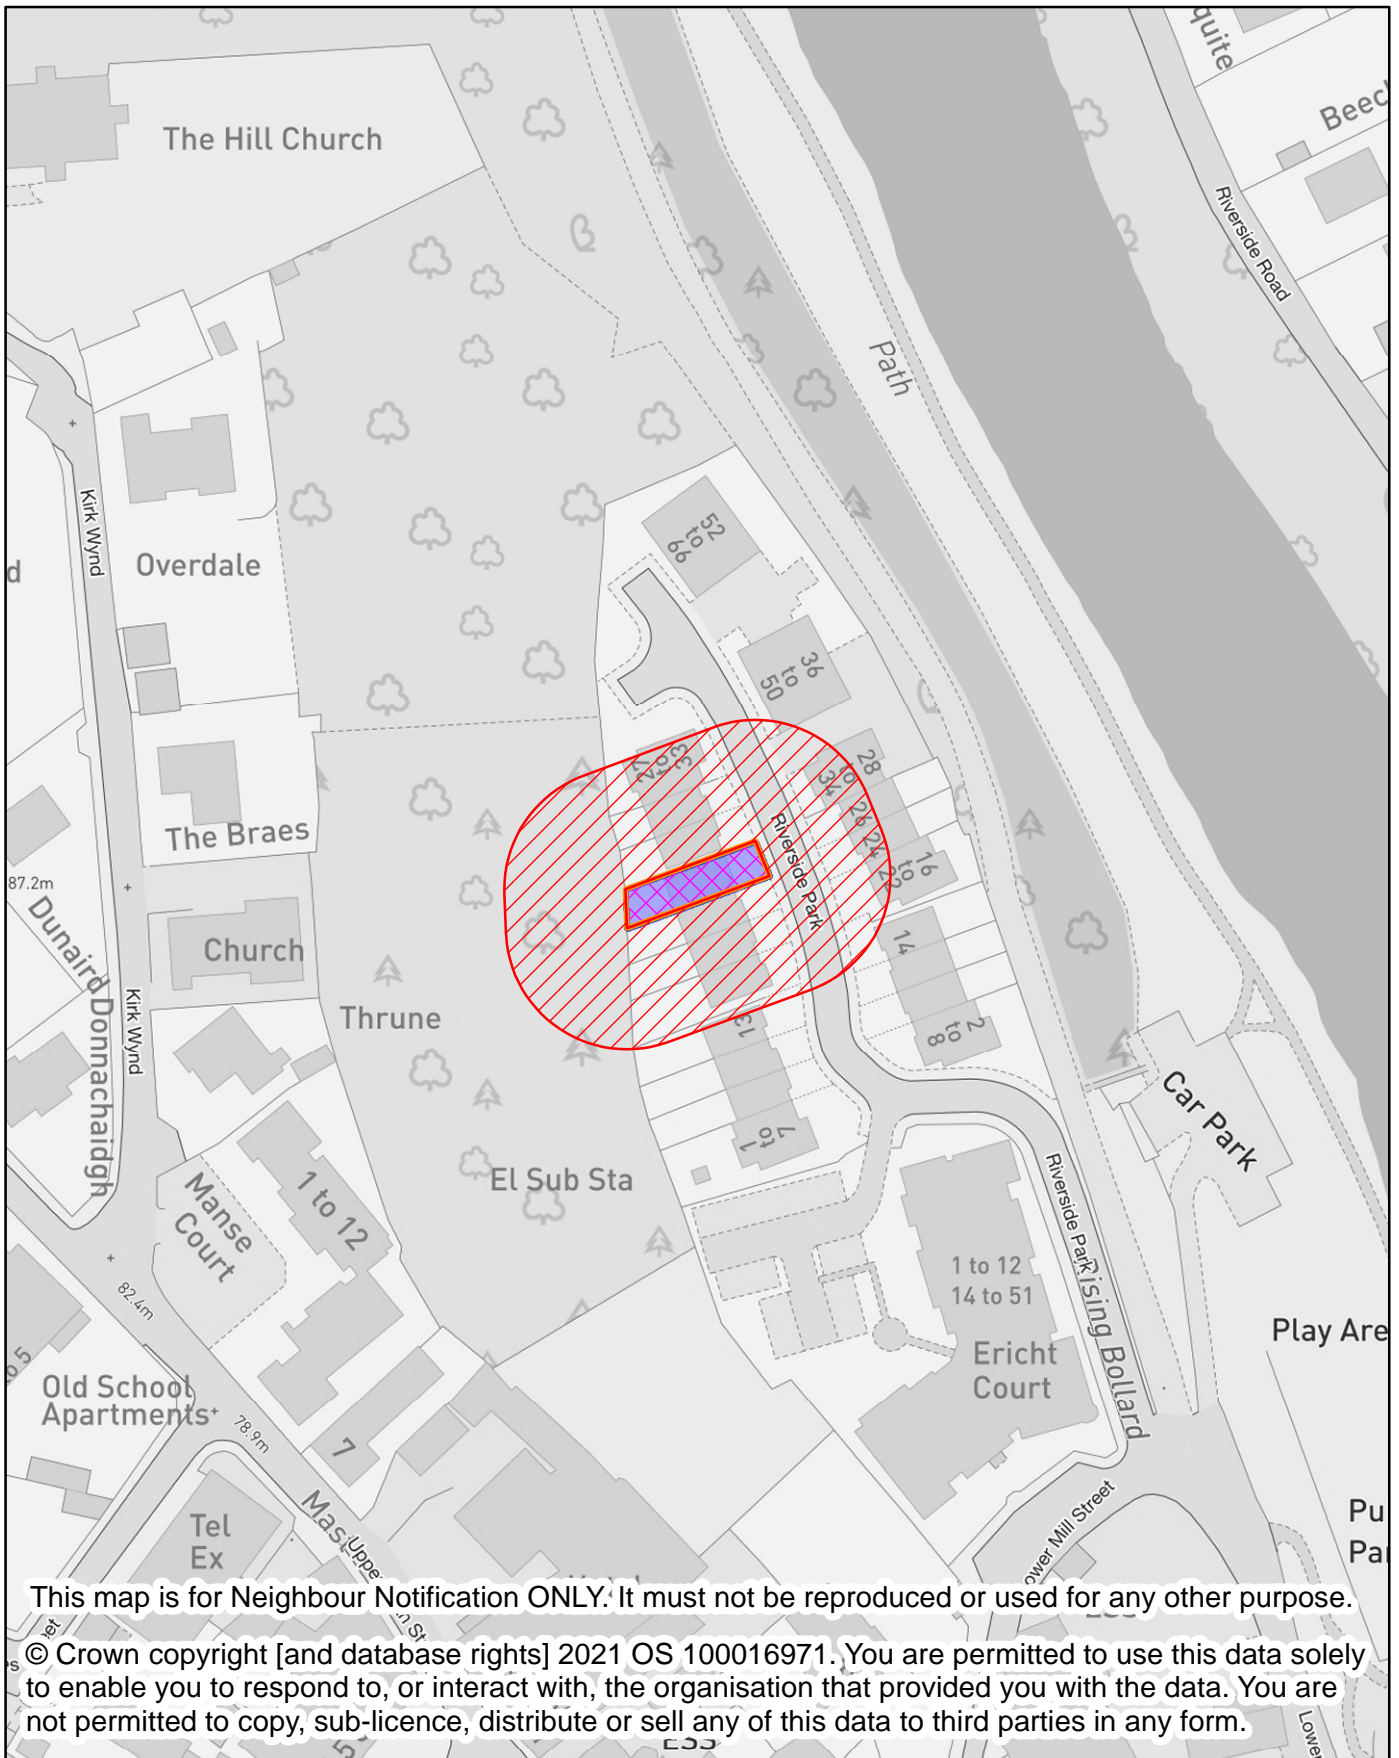

## NEIGHBOUR NOTIFICATION

Location Plan showing planning application site

This map is for Neighbour Notification ONLY. It must not be reproduced or used for any other purpose.

© Crown copyright [and database rights] 2021 OS 100016971. You are permitted to use this data solely to enable you to respond to, or interact with, the organisation that provided you with the data. You are not permitted to copy, sub-licence, distribute or sell any of this data to third parties in any form.