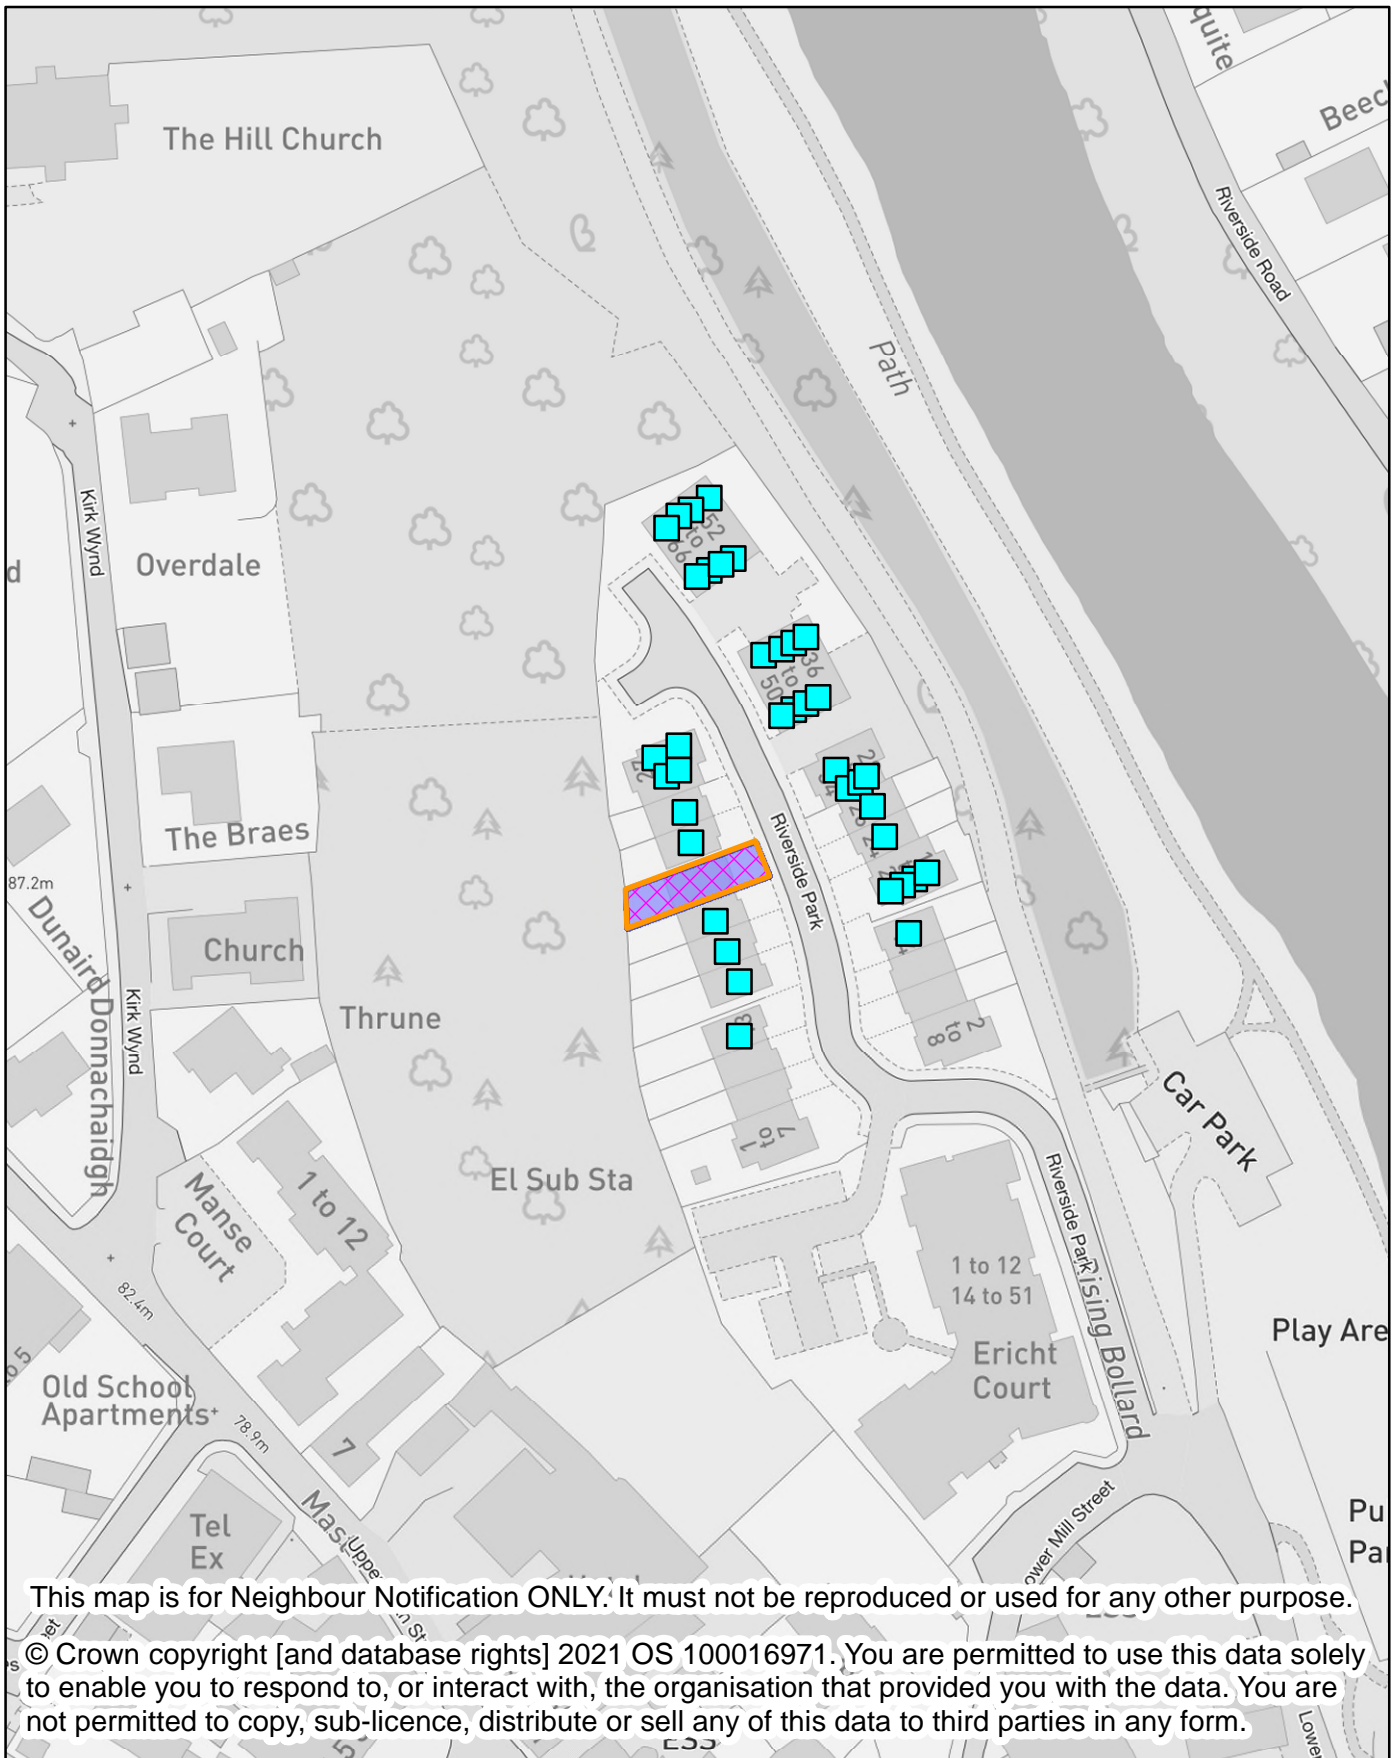

## NEIGHBOUR NOTIFICATION

Location Plan showing planning application site

This map is for Neighbour Notification ONLY. It must not be reproduced or used for any other purpose.

© Crown copyright [and database rights] 2021 OS 100016971. You are permitted to use this data solely to enable you to respond to, or interact with, the organisation that provided you with the data. You are not permitted to copy, sub-licence, distribute or sell any of this data to third parties in any form.