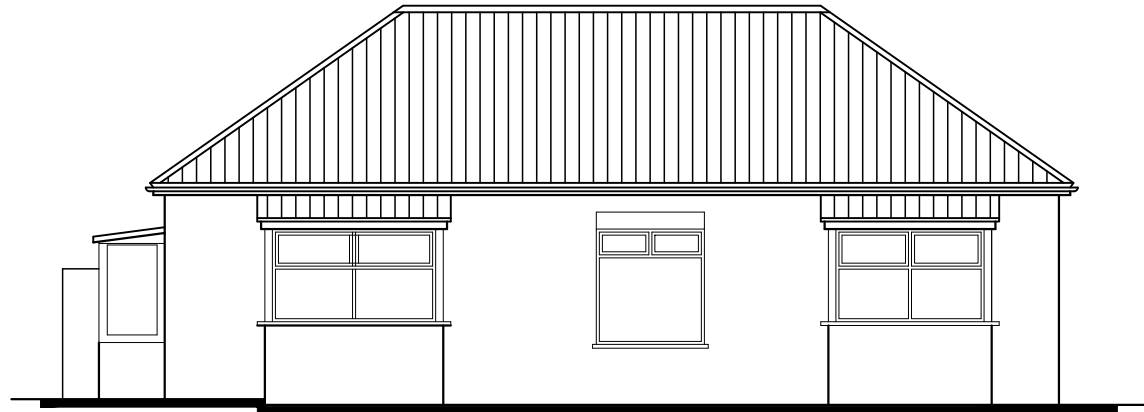

WEST

CAD

Critchley Architecture And Design Ltd.
Contact: 02392 474 919 | info@caad.online
The Old Brewery, 15E South Street, Havant, PO9 1BU

SURVEY ELEVATIONS

Revisions a) Note/Date/Initial
b)
c)
d)

16 Coronation Road,
Hayling Island,
PO11 9RZ

Scale A1=1:50, A3=1:100
Drawn JHL
Date 26/05/2021

21062-301⁰

10m

20m

30m

40m