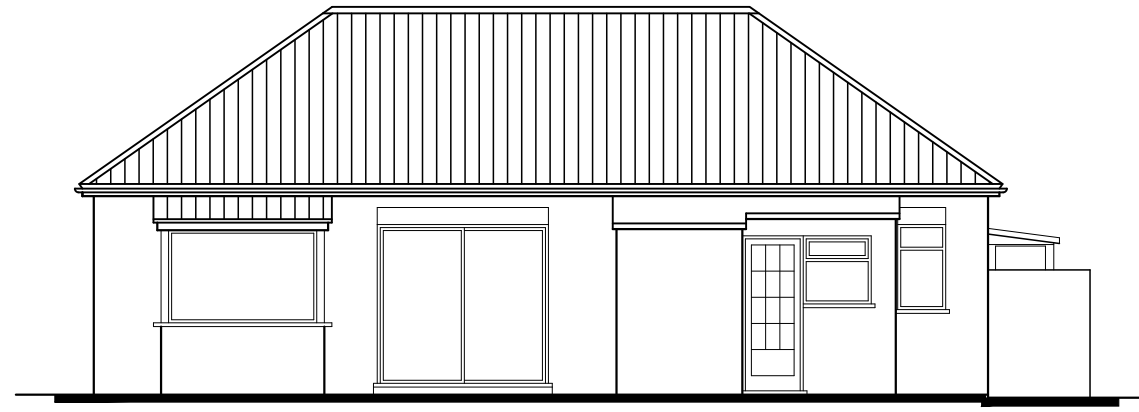

NORTH

WEST

SOUTH

EAST

CAD

Critchley Architecture And Design Ltd.
 Contact: 02392 474 919 | info@caad.online
 The Old Brewery, 15E South Street, Havant, PO9 1BU

SURVEY ELEVATIONS

Revisions a) Note/Date/Initial
 b)
 c)
 d)

16 Coronation Road,
 Hayling Island,
 PO11 9RZ

Scale A1=1:50, A3=1:100
 Drawn JHL
 Date 26/05/2021

21062-301⁰

10m

20m

30m

40m