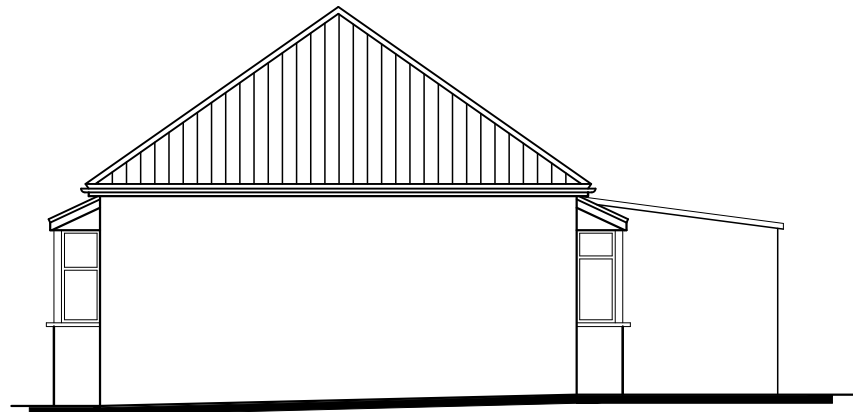

NORTH

WEST

SOUTH

EAST

CAD

Critchley Architecture And Design Ltd.
 Contact: 02392 474 919 | info@caad.online
 The Old Brewery, 15E South Street, Havant, PO9 1BU

SURVEY ELEVATIONS

Revisions a) Note/Date/Initial
 b)
 c)
 d)

16 Coronation Road,
 Hayling Island,
 PO11 9RZ

Scale A1=1:50, A3=1:100
 Drawn JHL
 Date 26/05/2021

21062-301⁰

10m

20m

30m

40m