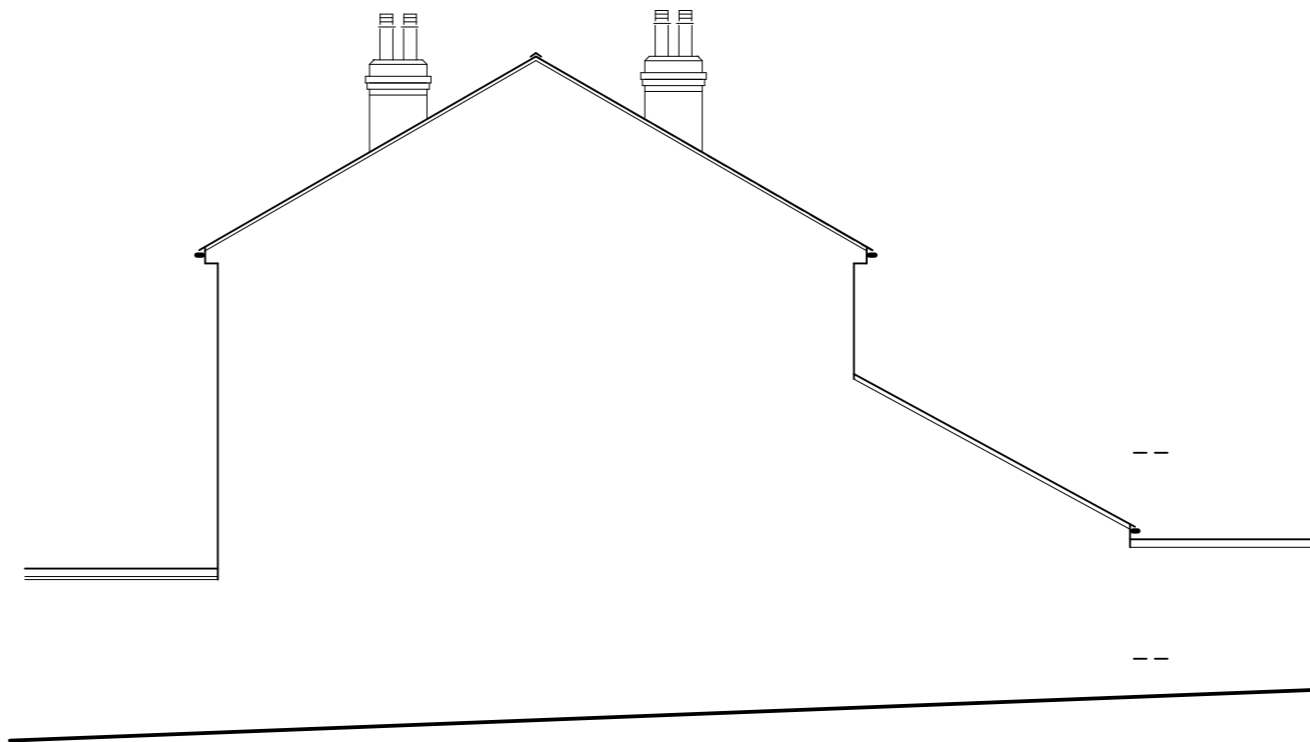

EXISTING GROUND FLOOR PLAN

EXISTING FIRST FLOOR PLAN

EXISTING FRONT ELEVATION

EXISTING REAR ELEVATION

EXISTING SIDE ELEVATION

EXISTING SIDE ELEVATION

Job Title	73 LOUGHBOROUGH AVENUE NOTTINGHAM NG2 4LN		
Drawing Title	EXISTING FLOOR PLANS & ELEVATIONS		
Drawing Status	PLANNING		
Scale	1:100 @ A3	Date	12/20
Drawing Number	2034/P1	Rev	