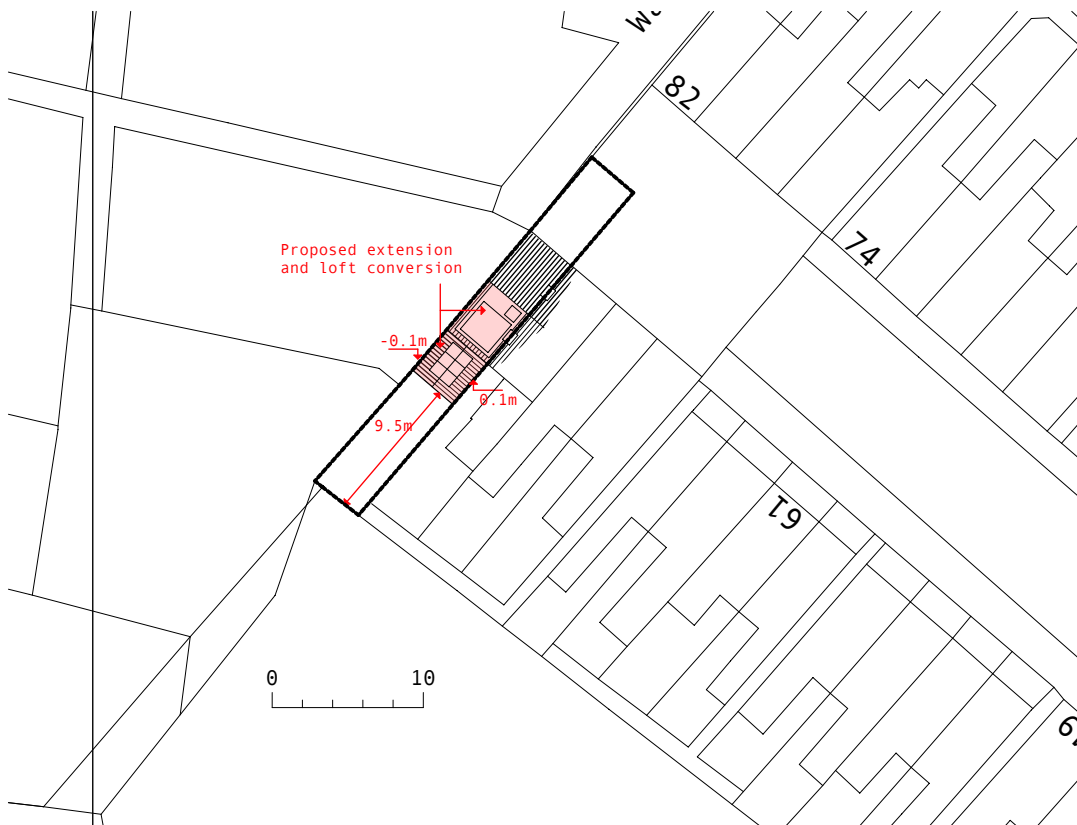

BLOCK PLAN scale 1:500

Job Title 73 LOUGHBOROUGH AVENUE SNEINTON NG2 4LN	Drawing Title LOCATION PLAN & BLOCK PLAN	Drawing Number 2034/LP	Rev
Scale 1:1250 & 1:500 @ A4	Date 04/21	Status PLANNING	
		LIAM DOHERTY ARCHITECTS	
		3 Kingsbridge Way Bramcote Nottingham NG9 3LW Tel 0115 9229211 email lida@macace.net