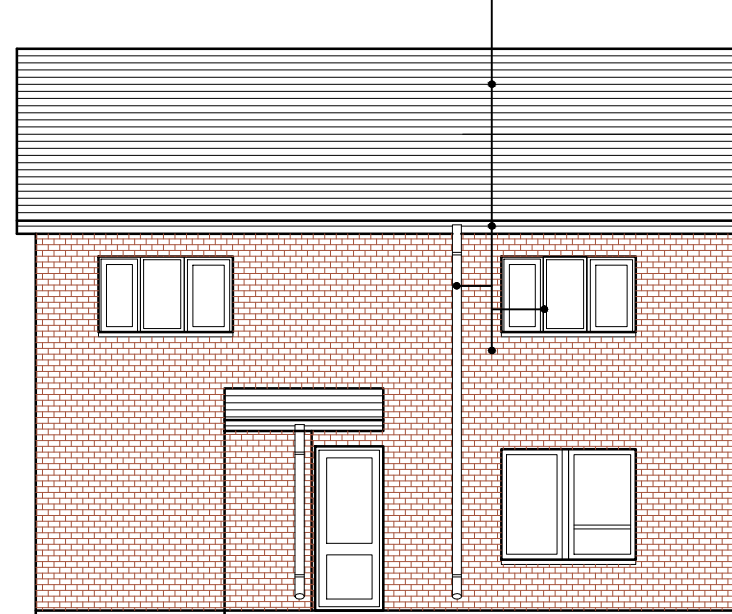

Drawn by arch. G.Pacurici

Date 06/2021

Project no. 149

Original Sheet Size A3

Scale: 1-100

Drawing No. A - 04 P

- Dark gray Flat tiles Roof (existing)
- Black painted round gutters (existing)
- Black painted round downpipe (existing)
- White PVC window (existing)
- Red brick walls (existing)

Adjoining House

Front Elevation (DOES NOT CHANGE)

1:100

- Red brick walls (similar with existing)

Side 1 Elevation - Proposed

1:100

- Dark gray Flat tiles Roof (similar with existing)
- Black painted round gutters
- Black painted round downpipe
- White PVC window (proposed)
- Dark gray brick walls (proposed)
- Dark gray wood board for decoration (proposed)
- White PVC window (existing)
- Red brick walls (existing)

Adjoining House

Rear Elevation - Proposed

1:100

Side 2 Elevation - Proposed

1:100