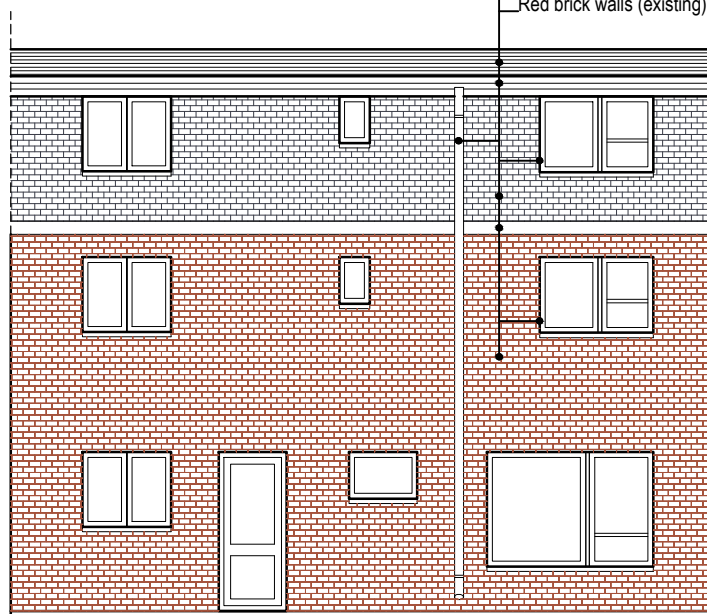

Adjoining House

Front Elevation (DOES NOT CHANGE)

1:100

- Red brick walls (similar with existing)

Side 1 Elevation - Proposed

1:100

- Dark gray Flat tiles Roof (similar with existing)
- Black painted round gutters
- Black painted round downpipe
- White PVC window (proposed)
- Dark gray brick walls (proposed)
- Dark gray wood board for decoration (proposed)
- White PVC window (existing)
- Red brick walls (existing)

Adjoining House

Rear Elevation - Proposed

1:100

Side 2 Elevation - Proposed

1:100