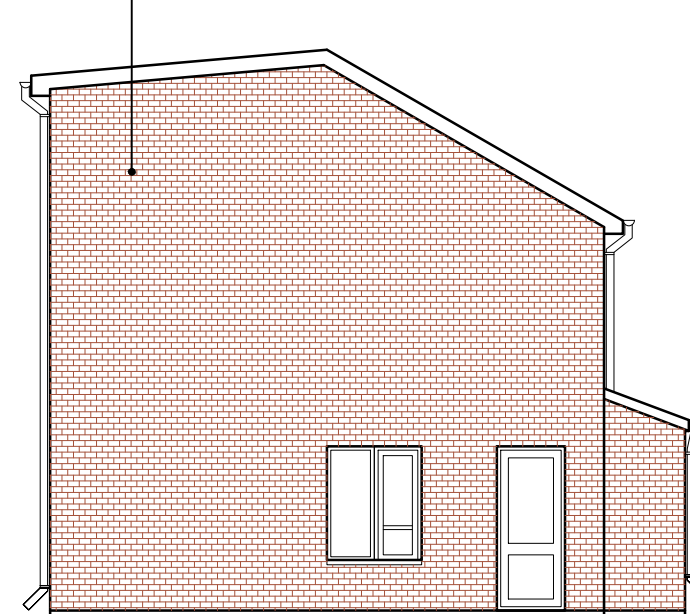

Drawn by arch. G.Pacurici

Date 06/2021

Project no. 149

Original Sheet Size A3

Scale: 1-100

Drawing No. A - 04 P

- Dark gray Flat tiles Roof (existing)
- Black painted round gutters (existing)
- Black painted round downpipe (existing)
- White PVC window (existing)
- Red brick walls (existing)

Adjoining House

Front Elevation (DOES NOT CHANGE)

1:100

- Red brick walls (similar with existing)

Side 1 Elevation - Proposed

1:100

- Dark gray Flat tiles Roof (similar with existing)
- Black painted round gutters
- Black painted round downpipe
- White PVC window (proposed)
- Dark gray brick walls (proposed)
- Dark gray wood board for decoration (proposed)
- White PVC window (existing)
- Red brick walls (existing)

Adjoining House

Rear Elevation - Proposed

1:100

Side 2 Elevation - Proposed

1:100