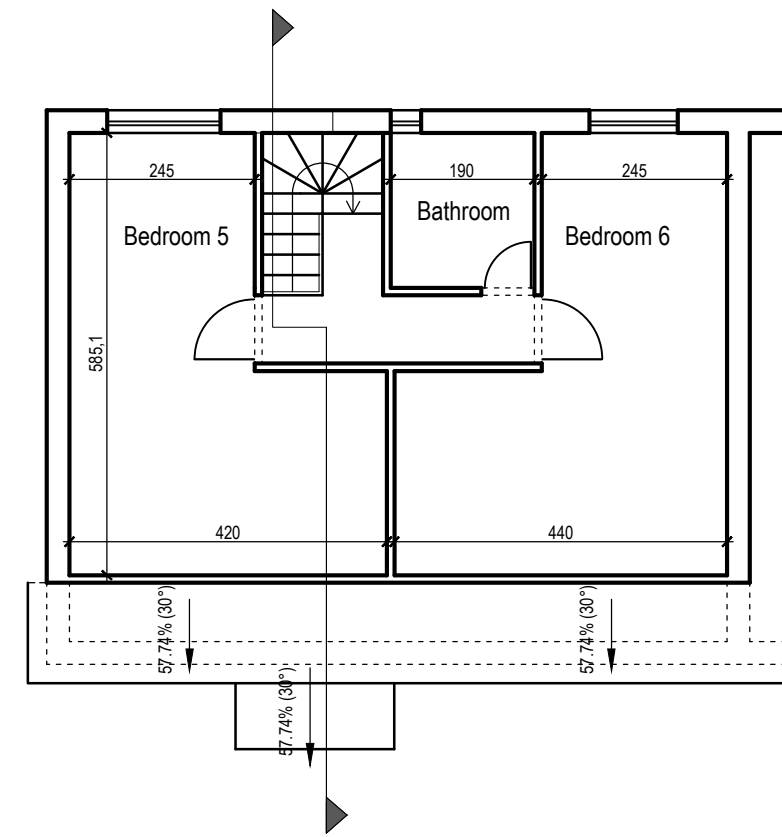

Checked by arch. G.Pacurici

Drawn by arch. G.Pacurici

Date 06/2021

Project no. 149

Original Sheet Size A3

Scale: 1-100

Drawing No. A - 03 P

**Ground Floor (DOES NOT CHANGE)**

1:100

**1st Floor Plan - Proposed**

1:100

**2nd Floor Plan - Proposed**

1:100

**Roof Plan - Proposed**

1:100

**Section - Proposed**

1:100