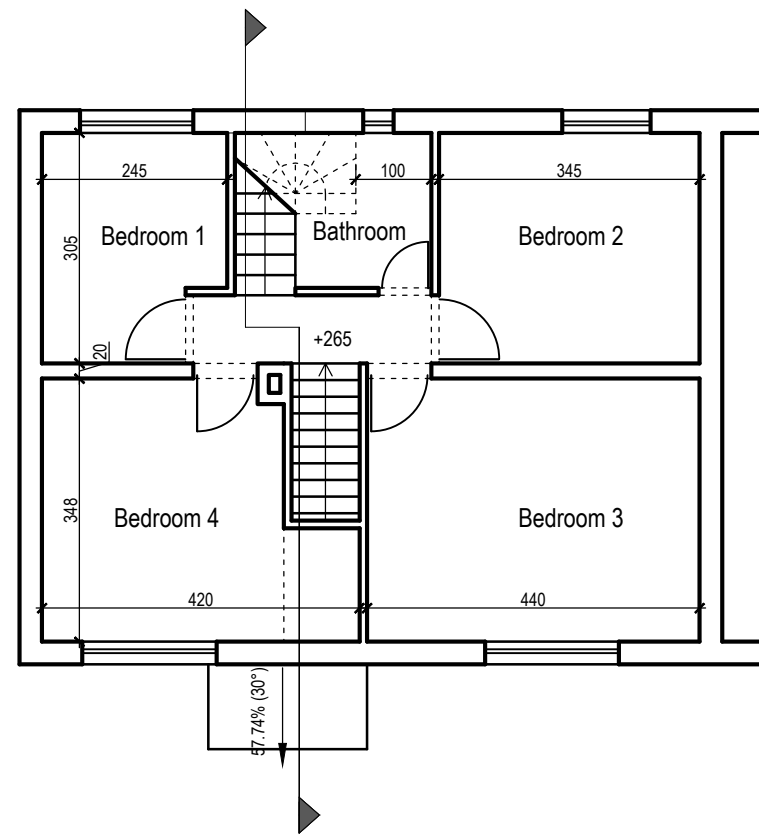

Checked by arch. G.Pacurici

Drawn by arch. G.Pacurici

Date 06/2021

Project no. 149

Original Sheet Size A3

Scale: 1-100

Drawing No. A - 03 P

**Ground Floor (DOES NOT CHANGE)**

1:100

**1st Floor Plan - Proposed**

1:100

**2nd Floor Plan - Proposed**

1:100

**Roof Plan - Proposed**

1:100

**Section - Proposed**

1:100