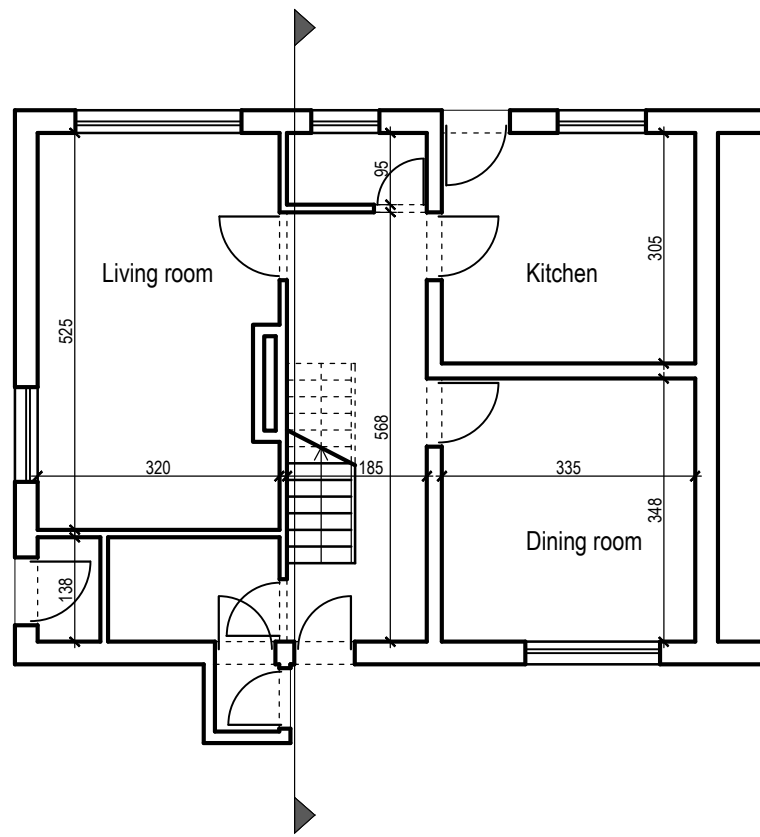

Checked by arch. G.Pacurici

Drawn by arch. G.Pacurici

Date 06/2021

Project no. 149

Original Sheet Size A3

Scale: 1-100

Drawing No. A - 03 P

**Ground Floor (DOES NOT CHANGE)**

1:100

**1st Floor Plan - Proposed**

1:100

**2nd Floor Plan - Proposed**

1:100

**Roof Plan - Proposed**

1:100

**Section - Proposed**

1:100