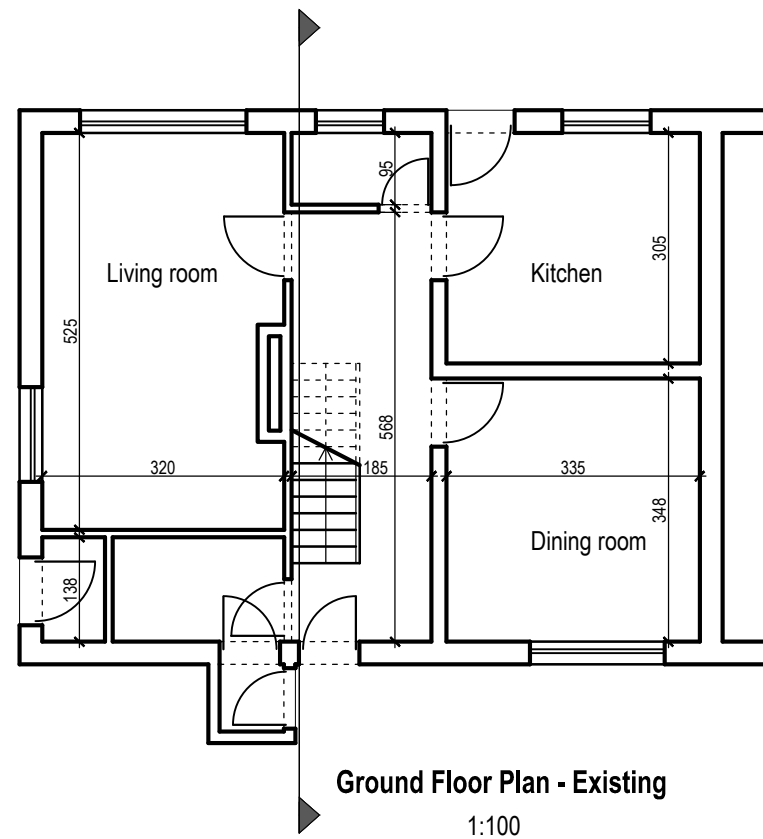

Checked by arch. G.Pacurici

Drawn by arch. G.Pacurici

Date 06/2021

Project no. 149

Original Sheet Size A3

Scale: 1-100

Drawing No. A - 03 E

**Ground Floor Plan - Existing**  
1:100

**1st Floor Plan - Existing**  
1:100

**Roof Plan - Existing**  
1:100

**Section - Existing**  
1:100