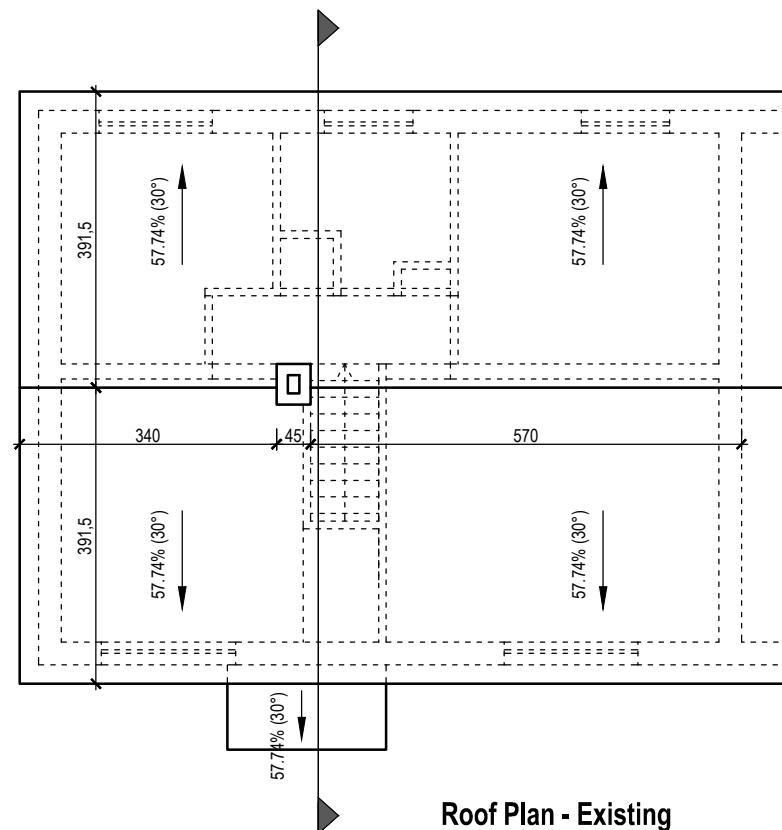

Checked by arch. G.Pacurici

Drawn by arch. G.Pacurici

Date 06/2021

Project no. 149

Original Sheet Size A3

Scale: 1-100

Drawing No. A - 03 E

**Ground Floor Plan - Existing**  
1:100

**1st Floor Plan - Existing**  
1:100

**Roof Plan - Existing**  
1:100

**Section - Existing**  
1:100