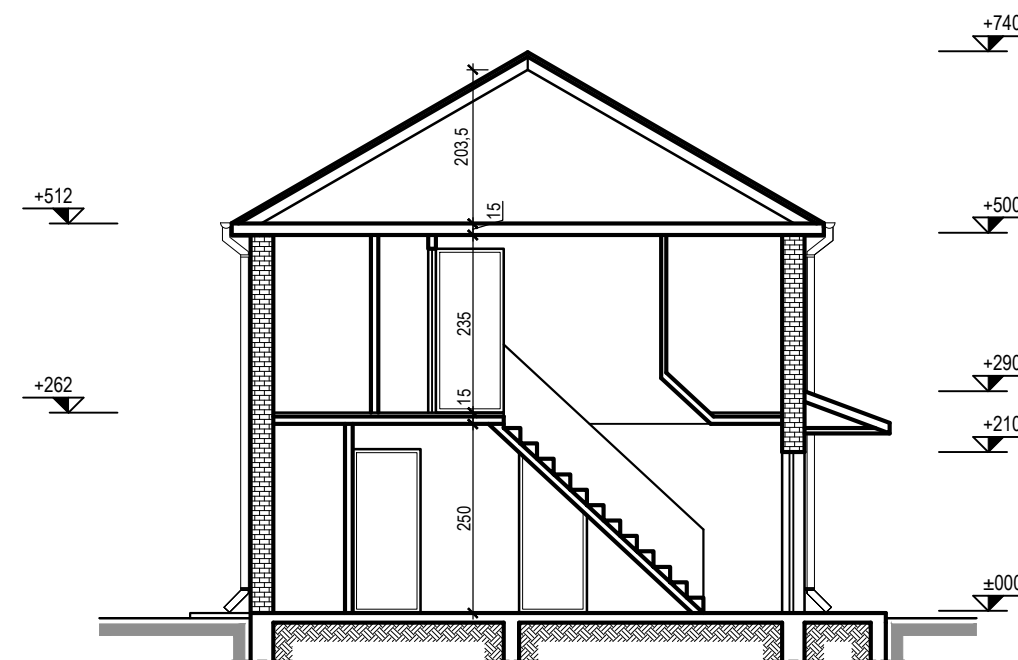

Checked by arch. G.Pacurici

Drawn by arch. G.Pacurici

Date 06/2021

Project no. 149

Original Sheet Size A3

Scale: 1-100

Drawing No. A - 03 E

**Ground Floor Plan - Existing**  
1:100

**1st Floor Plan - Existing**  
1:100

**Roof Plan - Existing**  
1:100

**Section - Existing**  
1:100