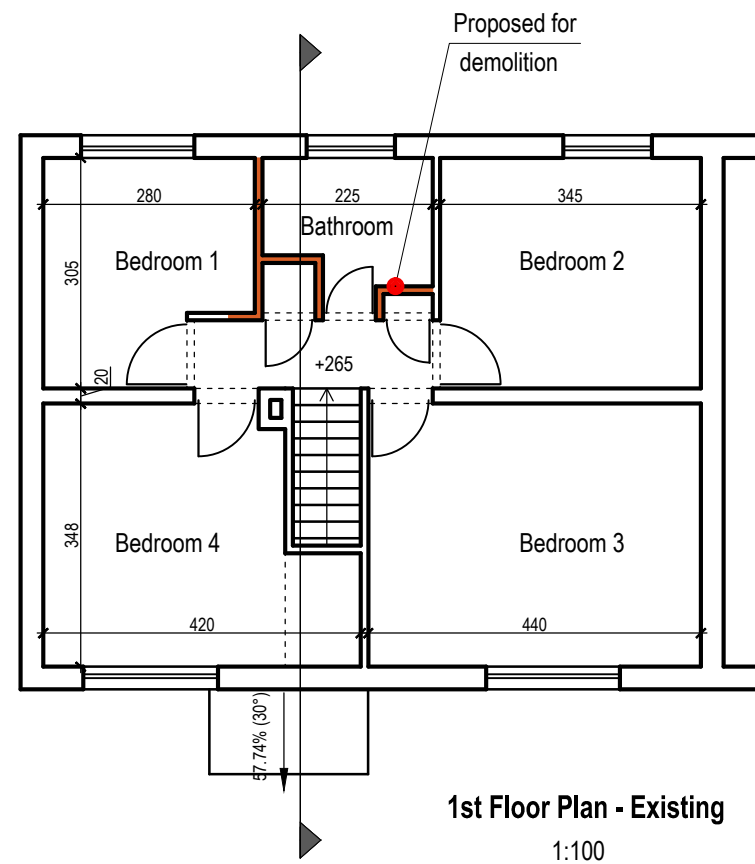

Checked by arch. G.Pacurici

Drawn by arch. G.Pacurici

Date 06/2021

Project no. 149

Original Sheet Size A3

Scale: 1-100

Drawing No. A - 03 E

**Ground Floor Plan - Existing**  
1:100

**1st Floor Plan - Existing**  
1:100

**Roof Plan - Existing**  
1:100

**Section - Existing**  
1:100