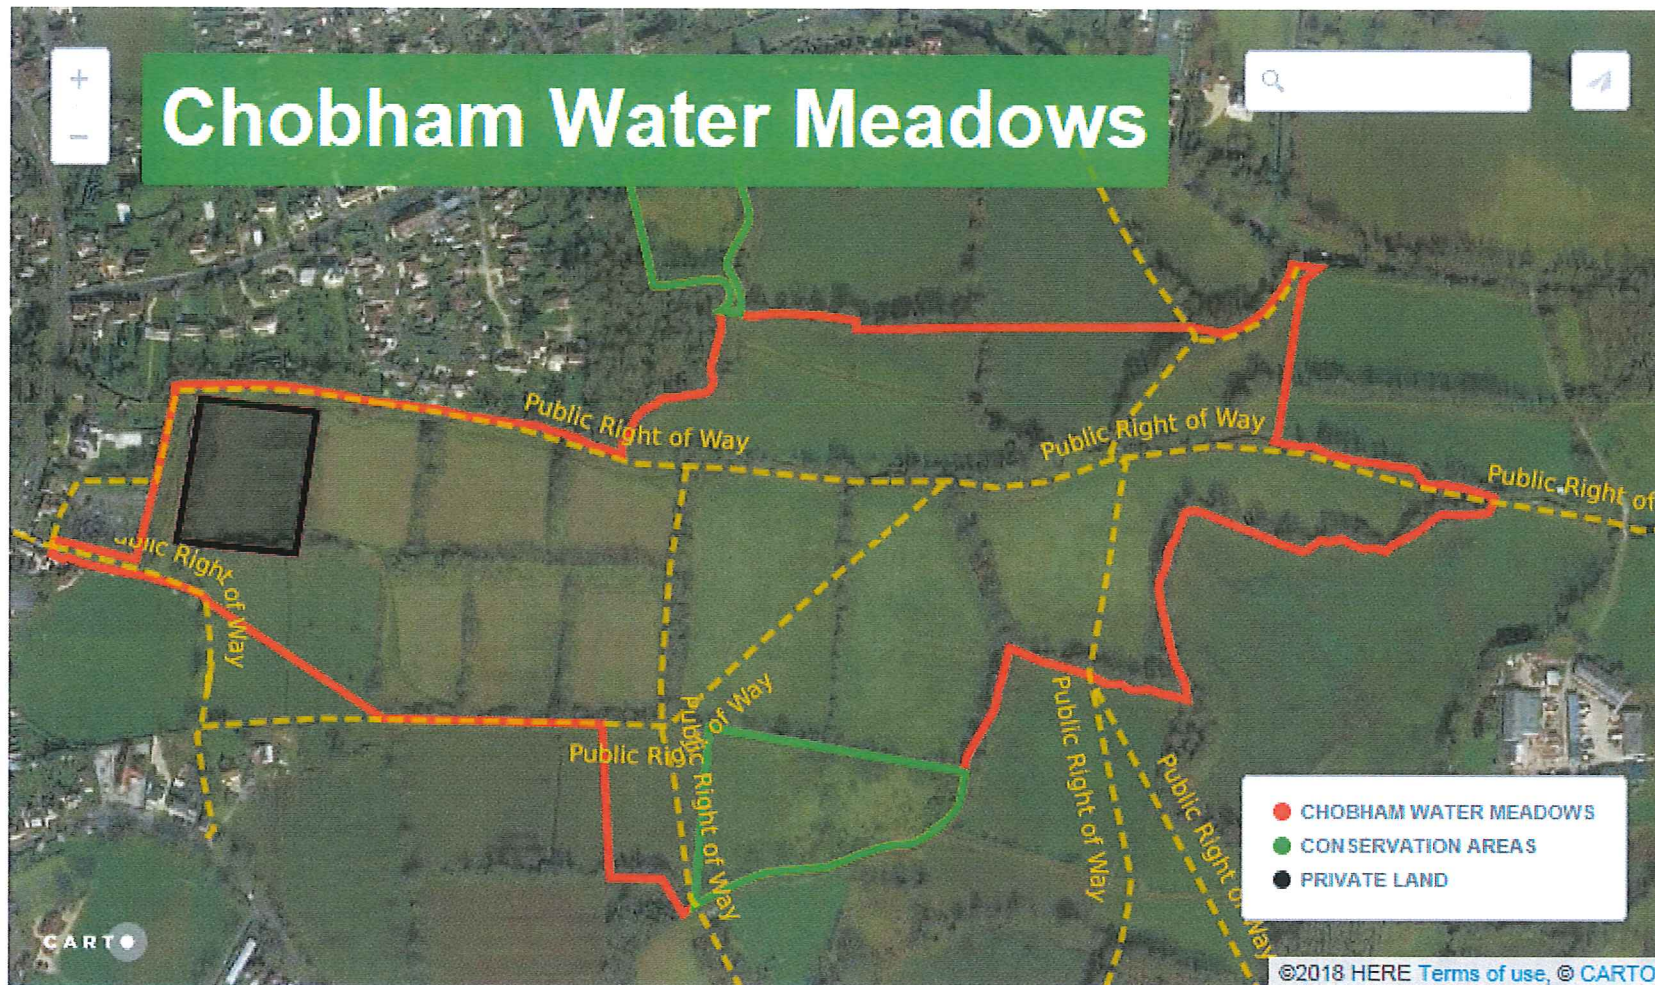

Chobham Water Meadows

Map created by  [surreyheath](https://www.surreyheath.gov.uk/)